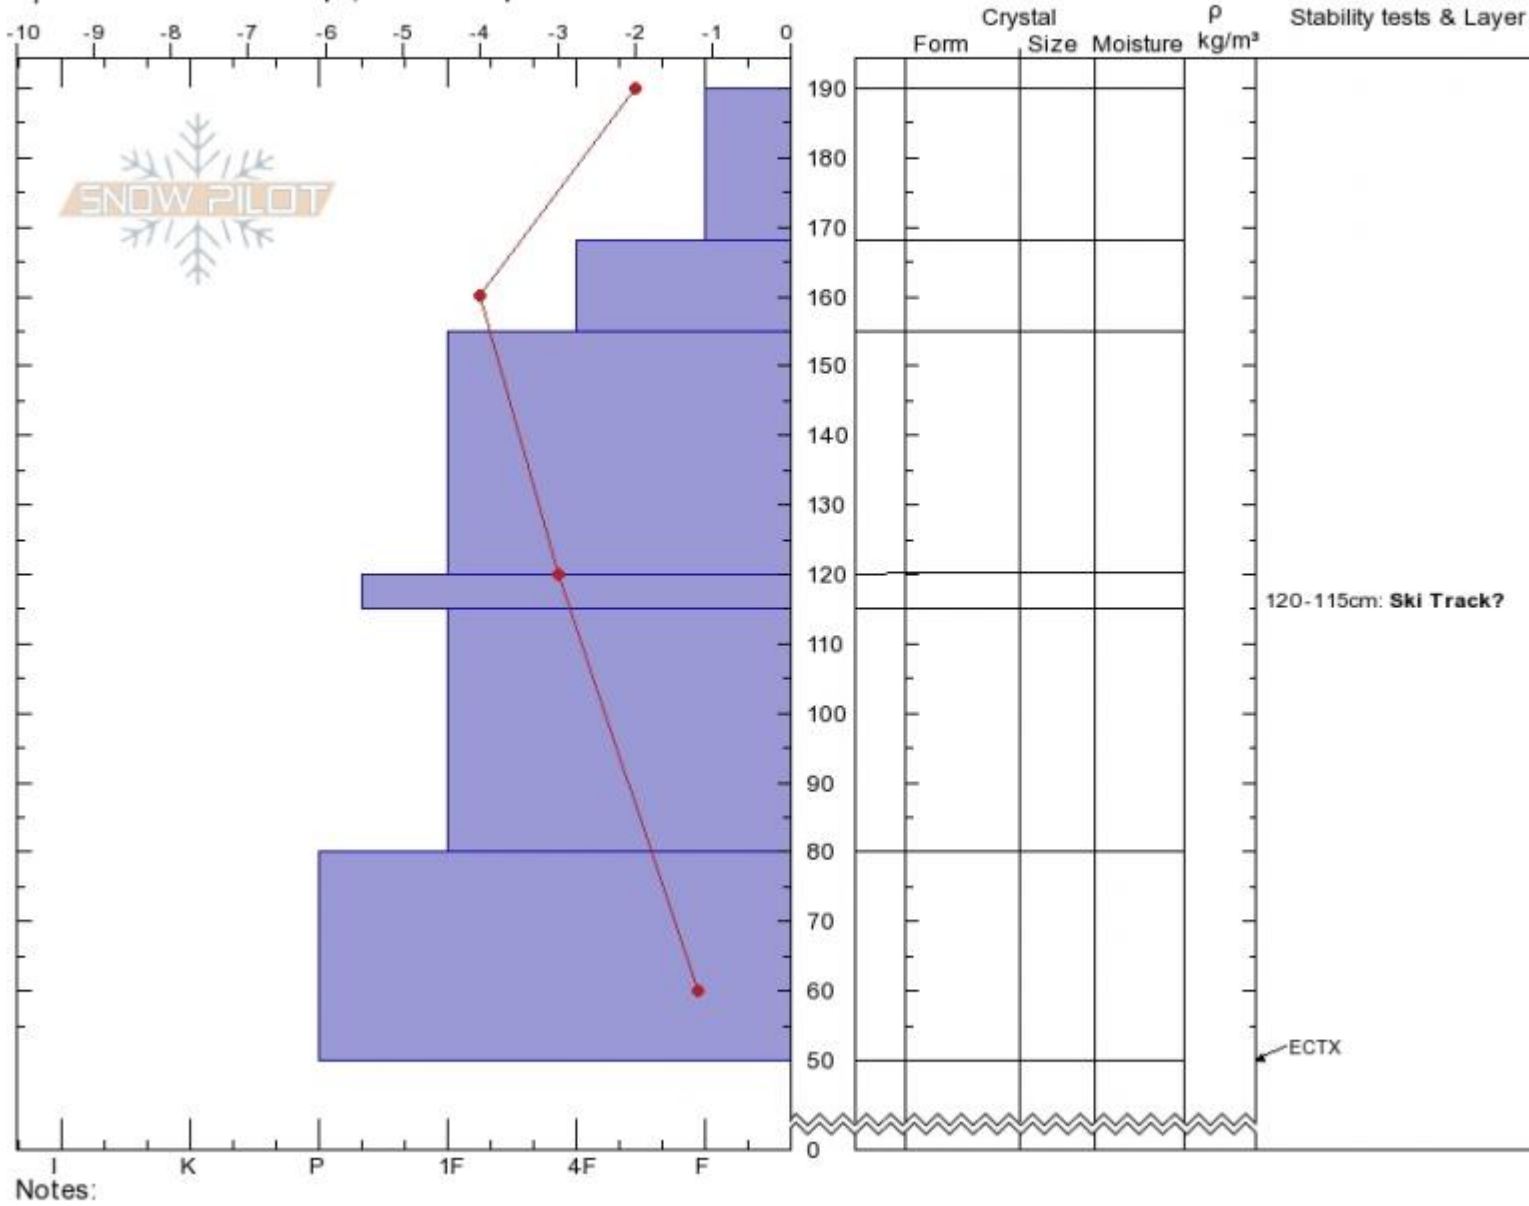

Tyler's  
 Madison Range-N  
 MT  
 Elevation: 9375 ft  
 Aspect: 260°  
 Specifics: Ski tracks on slope; We skied slope

Spencer Jonas  
 03/15/2020 - 10:40am  
 Co-ord: 45.33159N, -111.38476W  
 Slope Angle: 33°  
 Wind Loading: no

Stability:  
 Air Temperature: -3°C  
 Sky Cover: OVC  
 Precipitation:  
 Wind: Calm

HS:190 Layer Notes:  
 120-115cm: Ski Track?

Advisory Region  
 Northern Madison  
 Longitude  
 -111.39W  
 Latitude  
 45.34N  
 Northern Madison, 2020-03-15