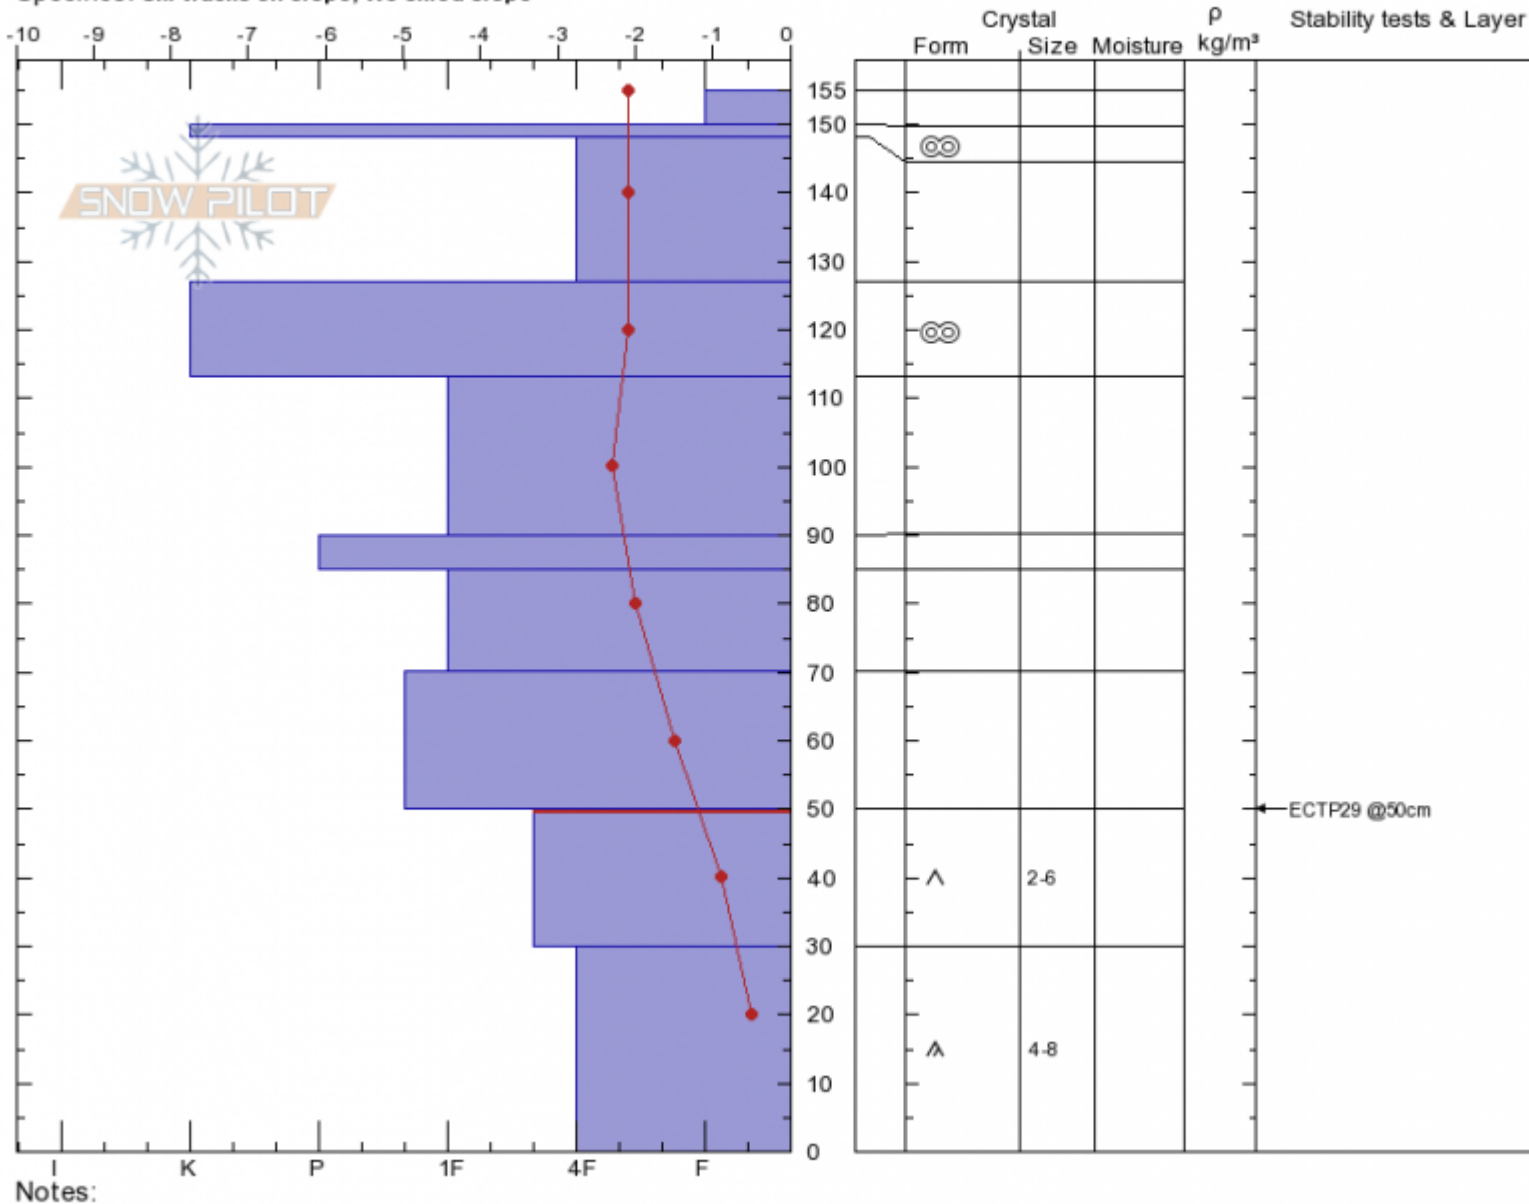

**Bacon Rind Meadow**  
**Madison Range-S**  
**MT**  
 Elevation: **8691 ft**  
 Aspect: **95°**  
 Specifics: **Ski tracks on slope; We skied slope**

**Doug Chabot-Admin**  
**03/18/2020 - 11:45am**  
 Co-ord: **44.96777N, -111.09633W**  
 Slope Angle: **17°**  
 Wind Loading:

Stability: **Good**  
 Air Temperature: **-4°C**  
 Sky Cover: **OVC**  
 Precipitation: **S1**  
 Wind:

HS: **155** Layer Notes:  
 50-30cm: **Problematic layer**

Advisory Region  
 Southern Madison  
 Longitude  
 -111.10W  
 Latitude  
 44.96N  
 Southern Madison, 2020-03-18