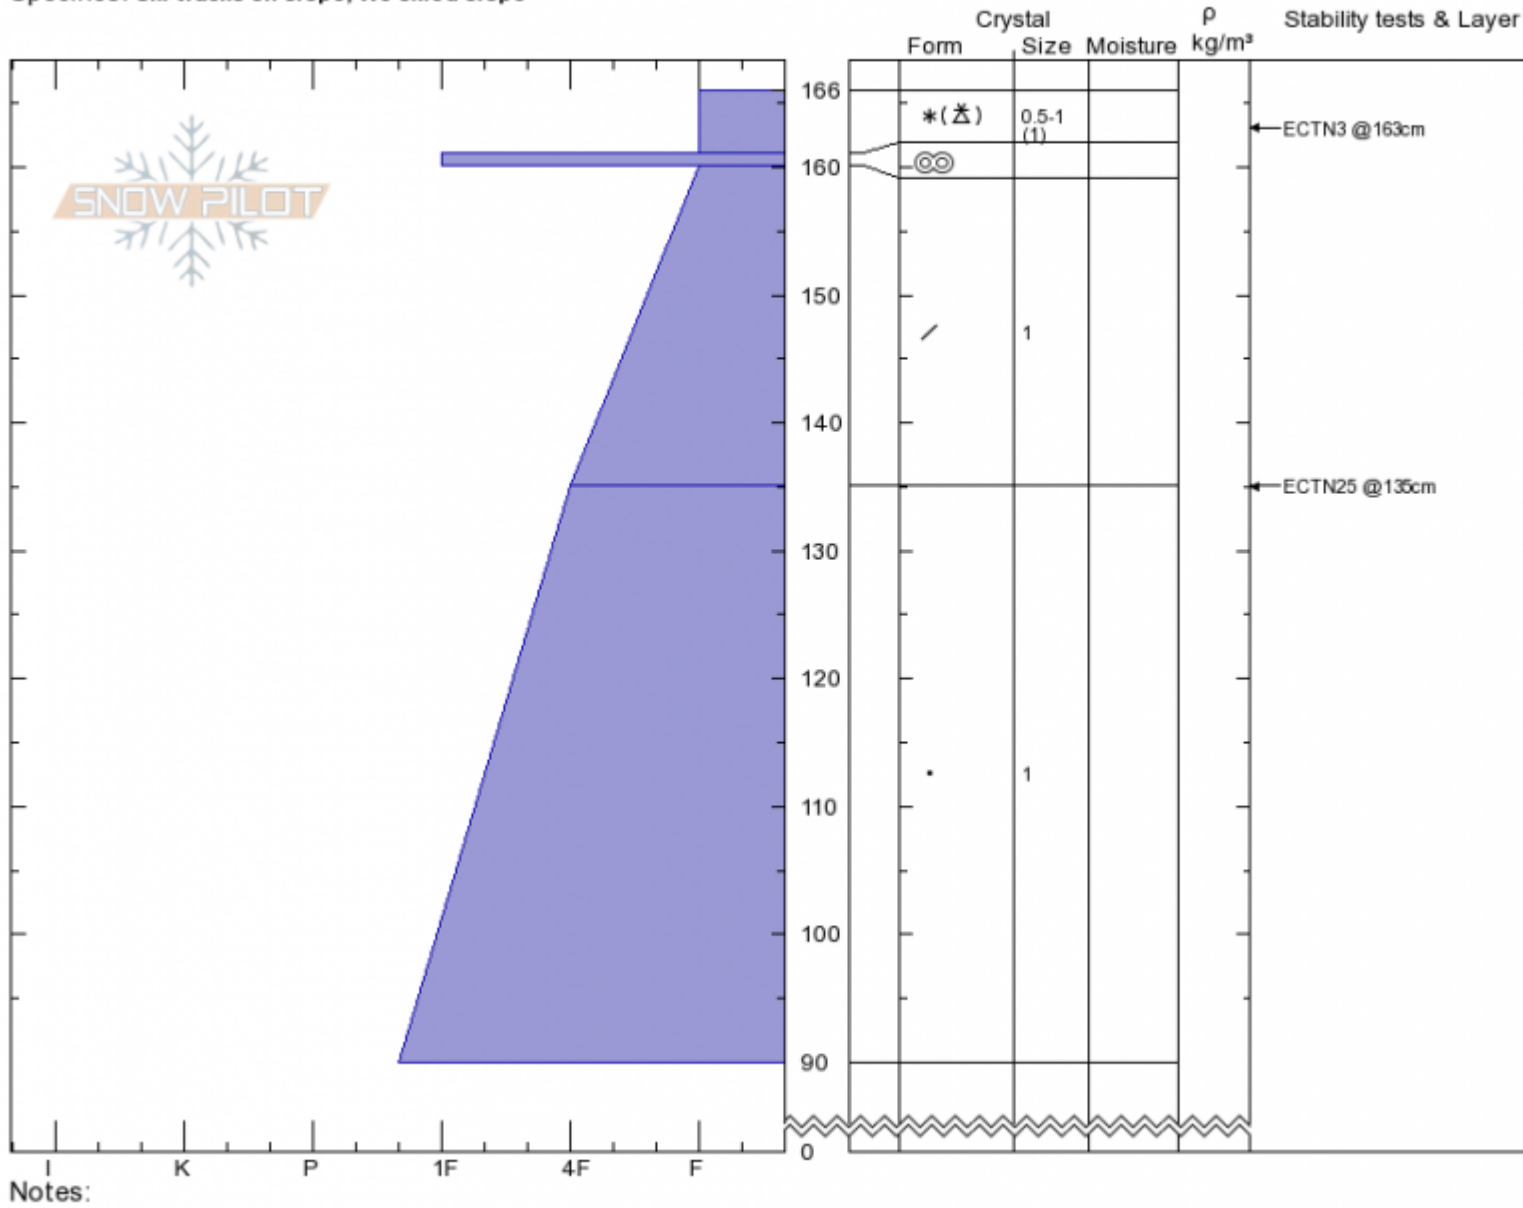

**Hebgen Lake**  
**Lionhead Range**  
**MT**  
 Elevation: **9100 ft**  
 Aspect: **20°**  
 Specifics: **Ski tracks on slope; We skied slope**

**Cole Oshiro-Leavitt**  
**03/18/2020 - 2:28pm**  
 Co-ord: **44.83658N, -111.34500W**  
 Slope Angle: **32°**  
 Wind Loading:

Stability:  
 Air Temperature: **-1°C**  
 Sky Cover: **BKN**  
 Precipitation: **S-1**  
 Wind: **Calm**

HS:**166** Layer Notes:  
 PF:**45** 160-135cm:**Problematic layer**

Advisory Region  
 Lionhead Range  
 Longitude  
 -111.34W  
 Latitude  
 44.84N  
 Lionhead Range, 2020-03-19