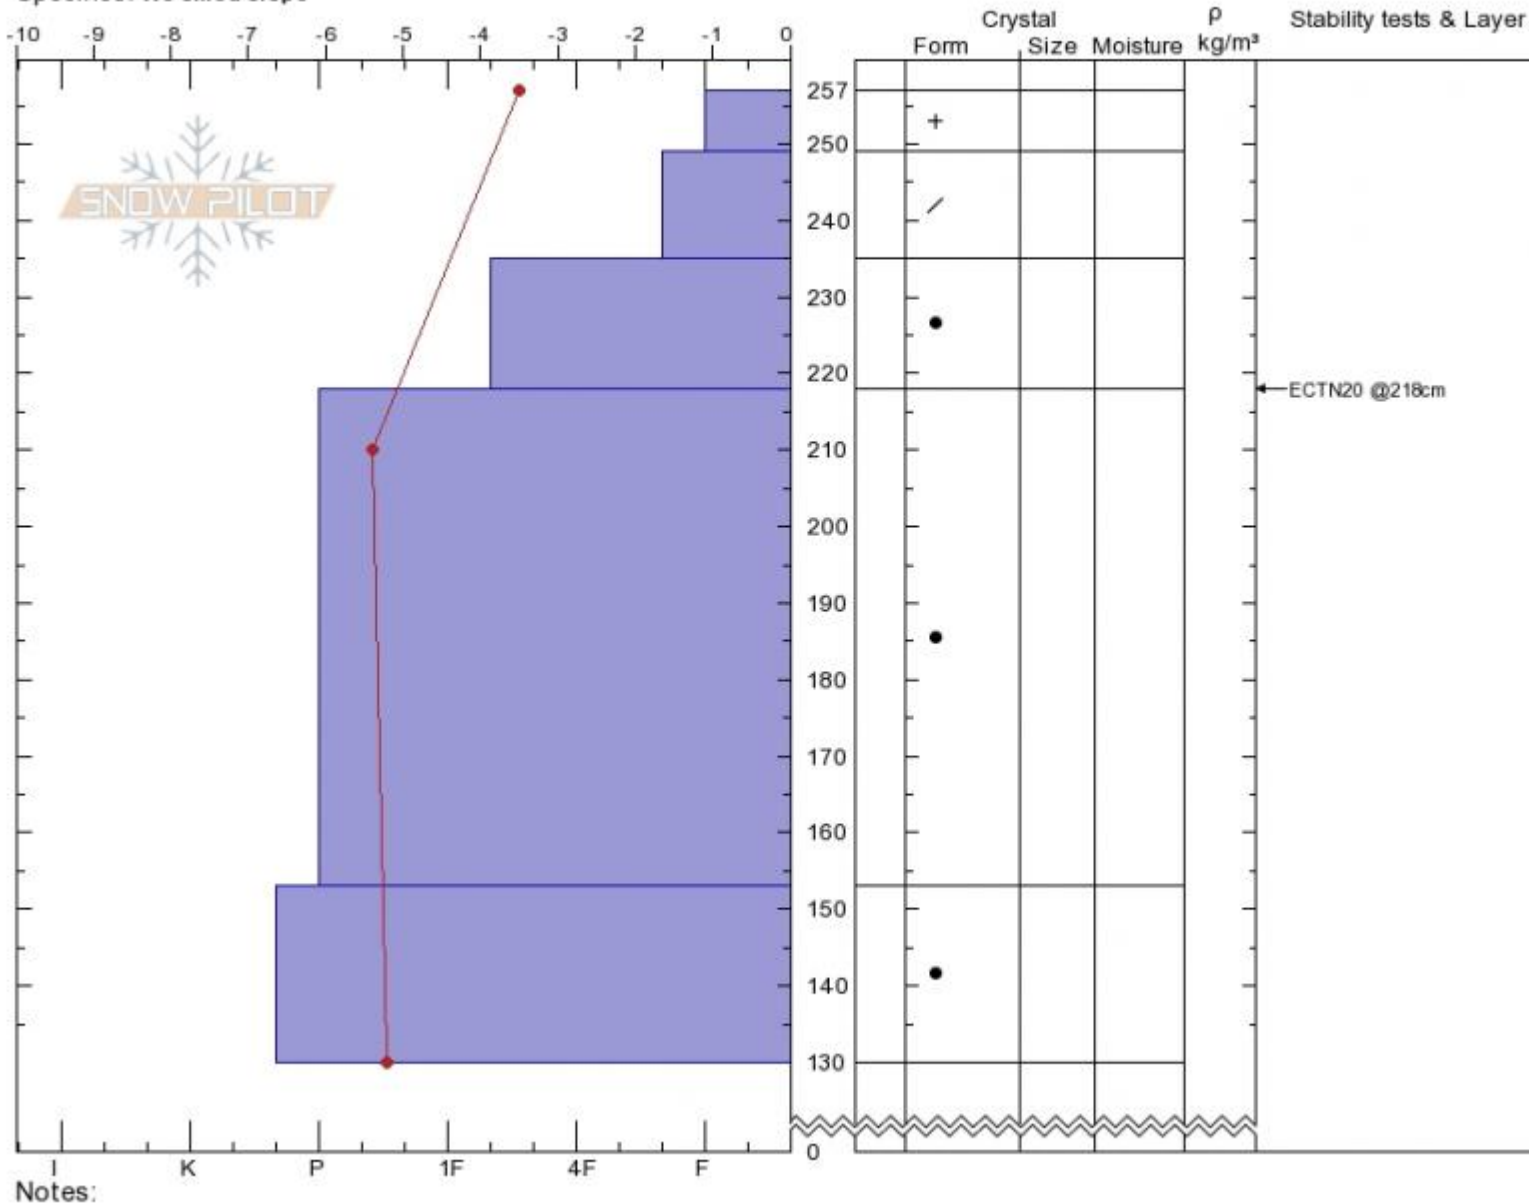

East of Koch Low
 Madison Range-S
 MT
 Elevation: 8800 ft
 Aspect: 15°
 Specifics: We skied slope

Dave Zinn
 03/21/2020 - 12:00pm
 Co-ord: 45.04380N, -111.42141W
 Slope Angle: 27°
 Wind Loading: previous

Stability: **Good**
 Air Temperature: -3°C
 Sky Cover: CLR
 Precipitation: NO
 Wind: **Light Breeze**

HS:257 Layer Notes:
 PF:20

Advisory Region
 Southern Madison
 Longitude
 -111.42W
 Latitude
 45.04N
 Southern Madison, 2020-03-21