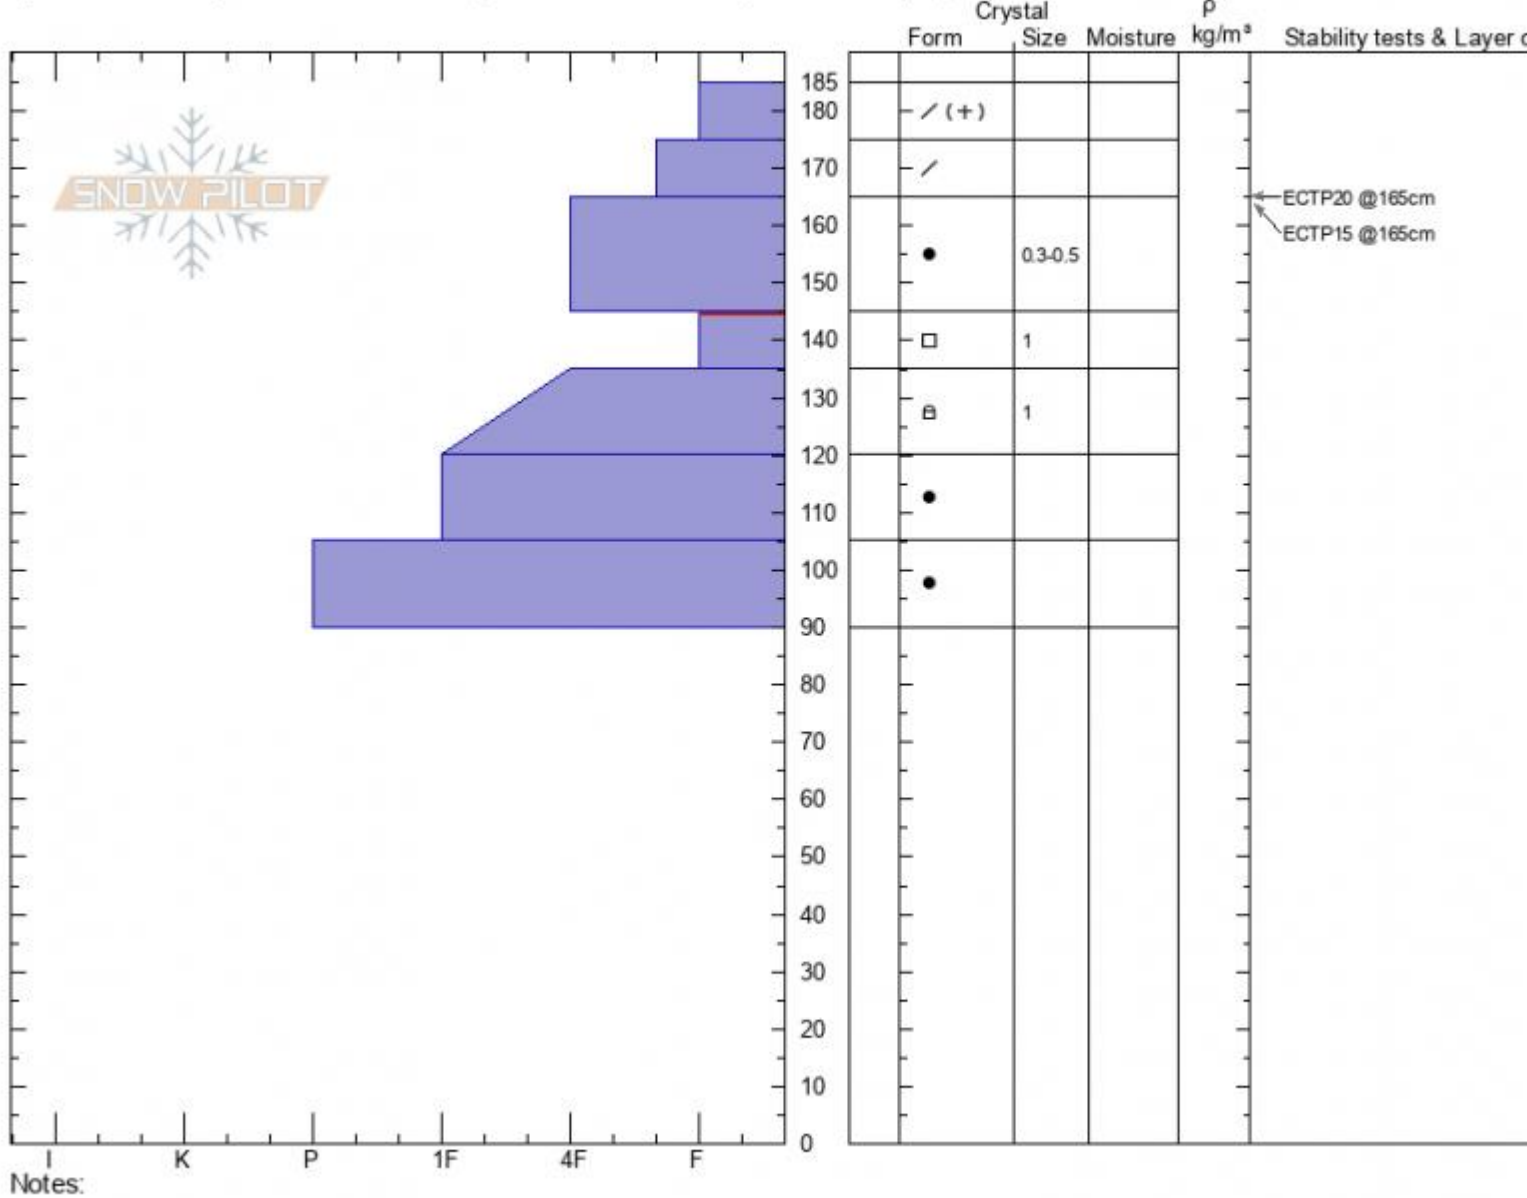

SW Sheep Avalanche
Cooke City
MT

Elevation: **9759 ft**
 Aspect: **220°**

Alex Marienthal
02/07/2022 - 12:40pm
 Co-ord: **45.06766N, -109.93215W**
 Slope Angle: **25°**
 Wind Loading: **no**

Stability: **Poor**
 Air Temperature:
 Sky Cover: **FEW**
 Precipitation: **NO**
 Wind: **Calm**

HS:**185** Layer Notes:
 145-135cm: **Problematic layer**

Specifics: Pit is adjacent to avalanche: flank; Recent avalanche activity on similar slopes; Snowmobile tracks on slope

Dug next to snowmobile triggered avalanche that occurred the morning of 2/6/2022.

Advisory Region
 Cooke City
 Longitude
 -109.93W
 Latitude
 45.07N

Avalanche Details: [Rider-Triggered Avalanche SW face of Sheep Mountain](#)
Cooke City, 2022-02-10