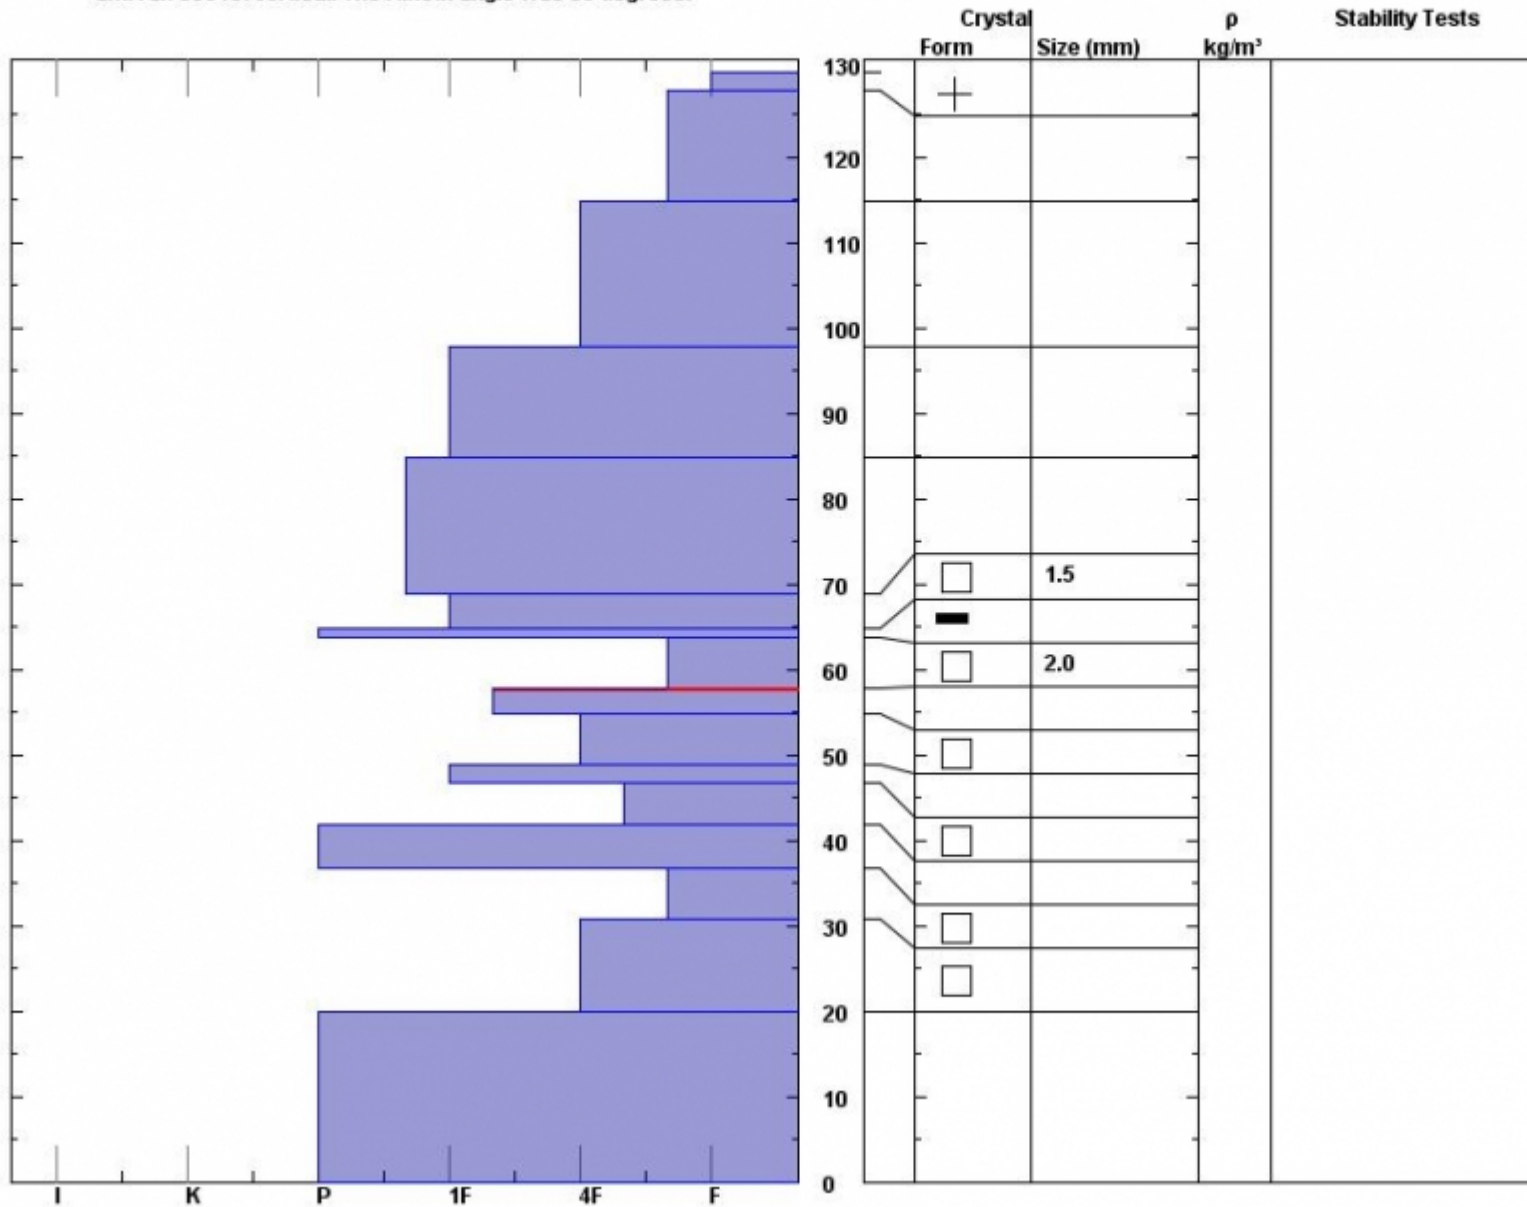

Snow Pit Profile
Scotch Bonnet Fatality
Beartooths, MT
 Elevation (ft) **10054**
 Aspect: **190**

Observer: **Doug Chabot**
Mon Jan 04 09:15:00 MST 2010
 Co-ord: **109.94463 W 45.07115 N**
 Slope: **35**
 Wind loading: **no**

Stability on similar slopes: **Poor**
 Air Temperature: **C**
 Sky Cover: **sky 4/8 to 8/8 covered**
 Precipitation: **None**
 Wind: **W Light Breeze**

Stability Test Notes:

Layer no
64-65: c
58-64: F
55-58: c
47-49: c
0-20: ic

Specifics: **Avalanche Pit: crown;**

Notes: **Mark Staples and I dug this in the crown of an avalanche that killed a snowmobiler on 3 Jan 2010. The slide was 100 feet wide and ran 500 fet vertical. The runout angle was 30 degrees.**