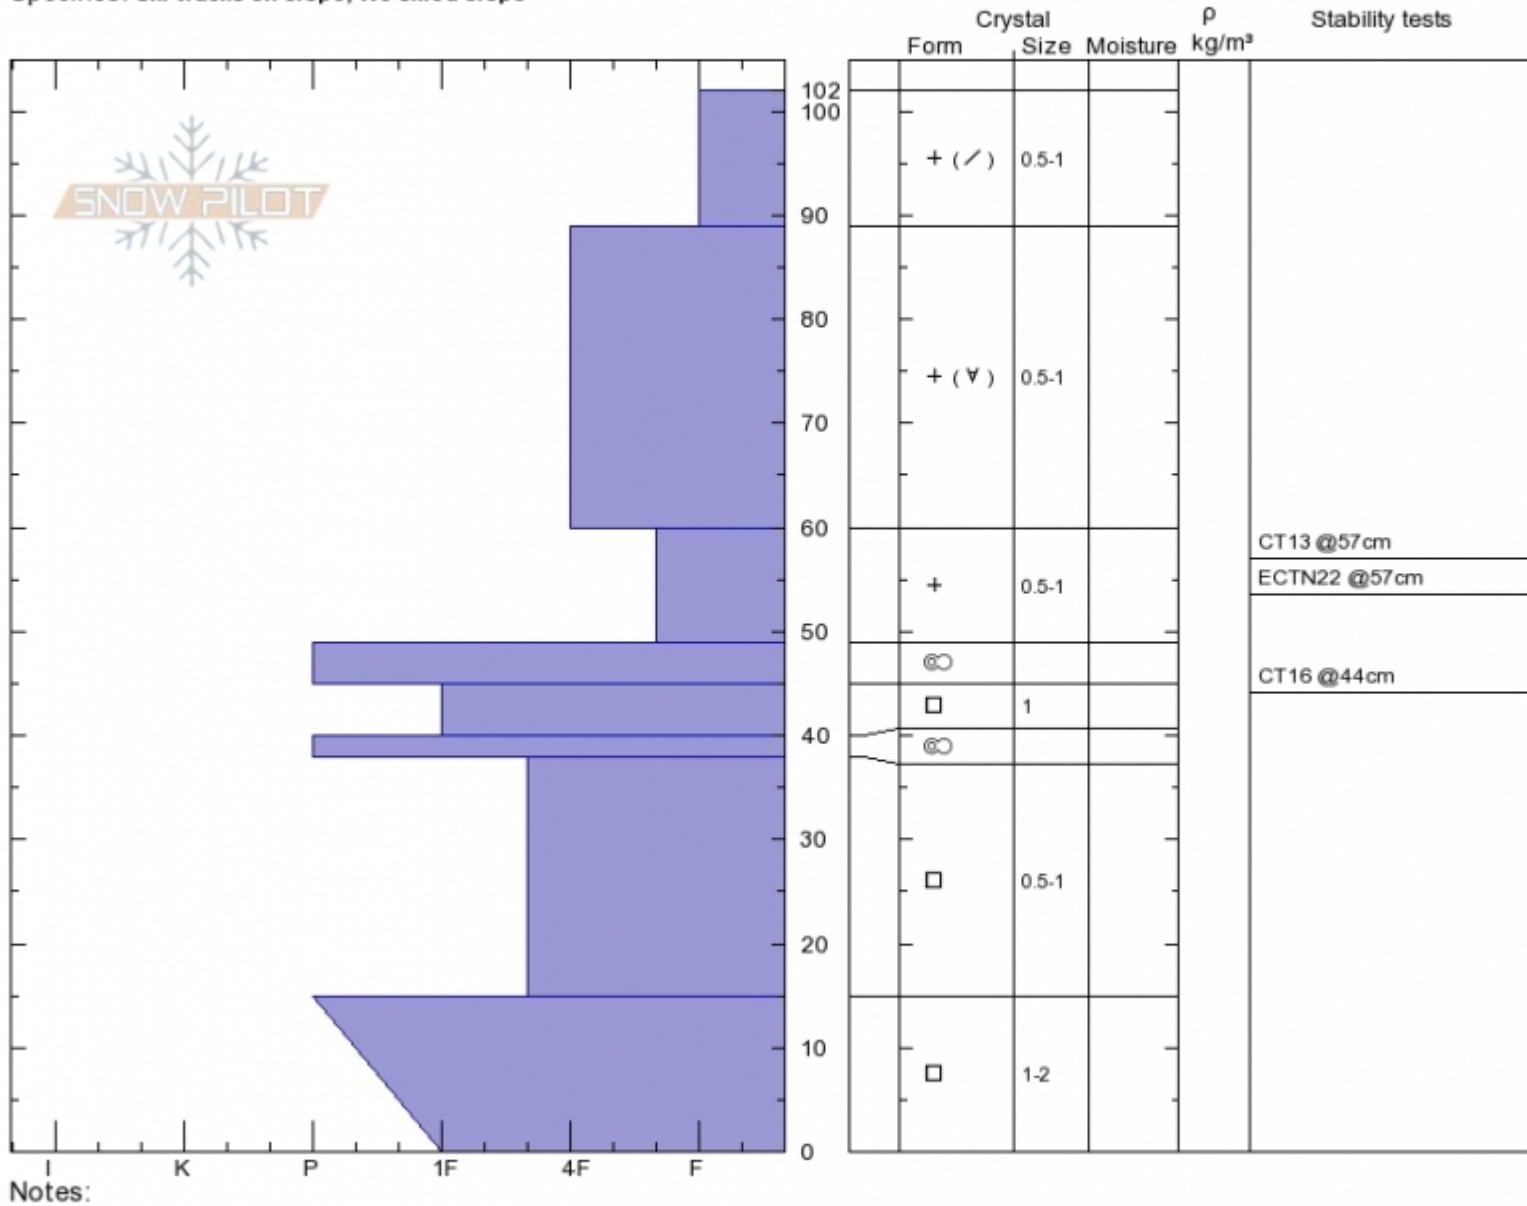

BB Apron  
 Bridger Range  
 MT  
 Elevation: 7800 ft  
 Aspect: 38°  
 Specifics: Ski tracks on slope; We skied slope

Chris Bilbrey  
 Thu Nov 2 11:20 2017  
 Co-ord: 45.82457N, -110.92605W  
 Slope Angle: 34°  
 Wind Loading: no

Stability: **Very Good**  
 Air Temperature: -5°C  
 Sky Cover: **OVC**  
 Precipitation: **NO**  
 Wind: **SW Calm**

HS102  
 Stability Test Notes  
 57: Fx Char = SC  
 44: Fx Char = B

Layer No

Advisory Region  
 Bridger Range