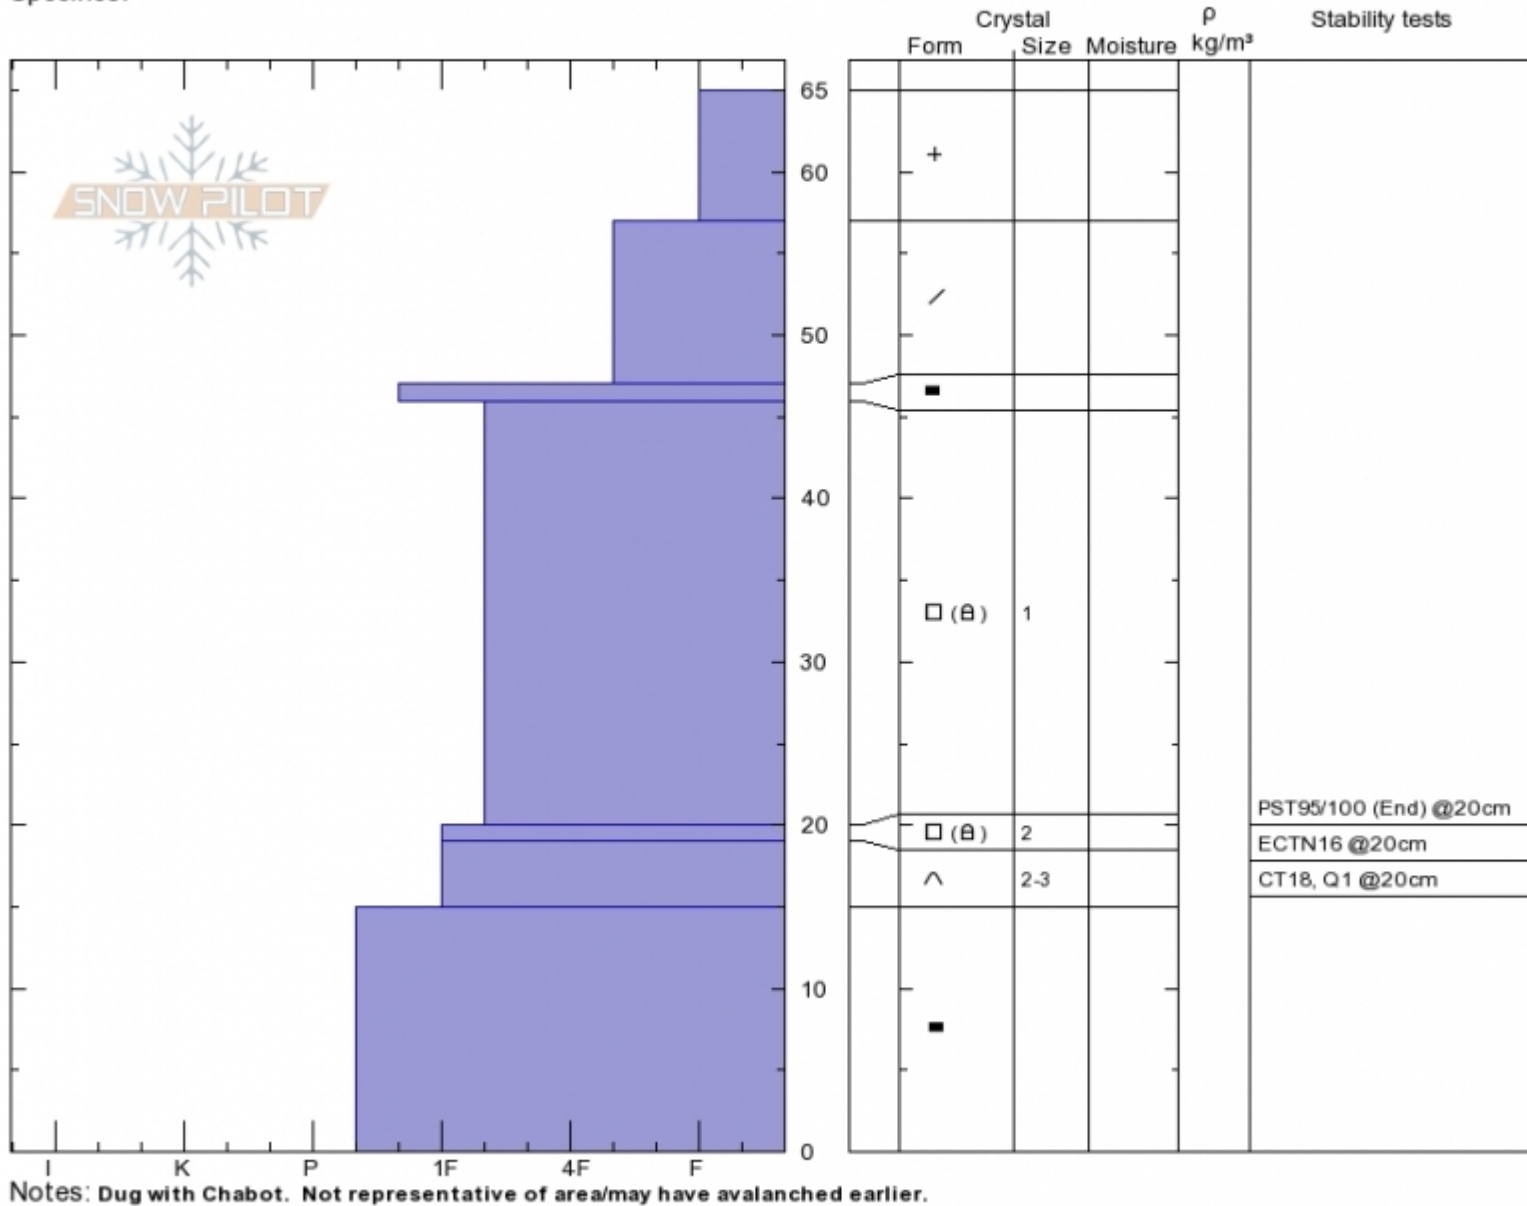

Bacon Rind Low
Madison Range-S
MT
 Elevation: **8000 ft**
 Aspect: **140°**
 Specifics:

Gabrielle Antonioli
Thu Jan 11 10:45 2018
 Co-ord: **44.96794N, -111.09015W**
 Slope Angle: **30°**
 Wind Loading: **no**

Stability: **Fair**
 Air Temperature: **-9°C**
 Sky Cover: **OVC**
 Precipitation: **S-1**
 Wind: **W Calm**

HS65
Stability Test Notes

Layer No

Advisory Region
 Southern Madison
 Longitude
 -111.09W
 Latitude
 44.97N
 Southern Madison, 2018-01-11