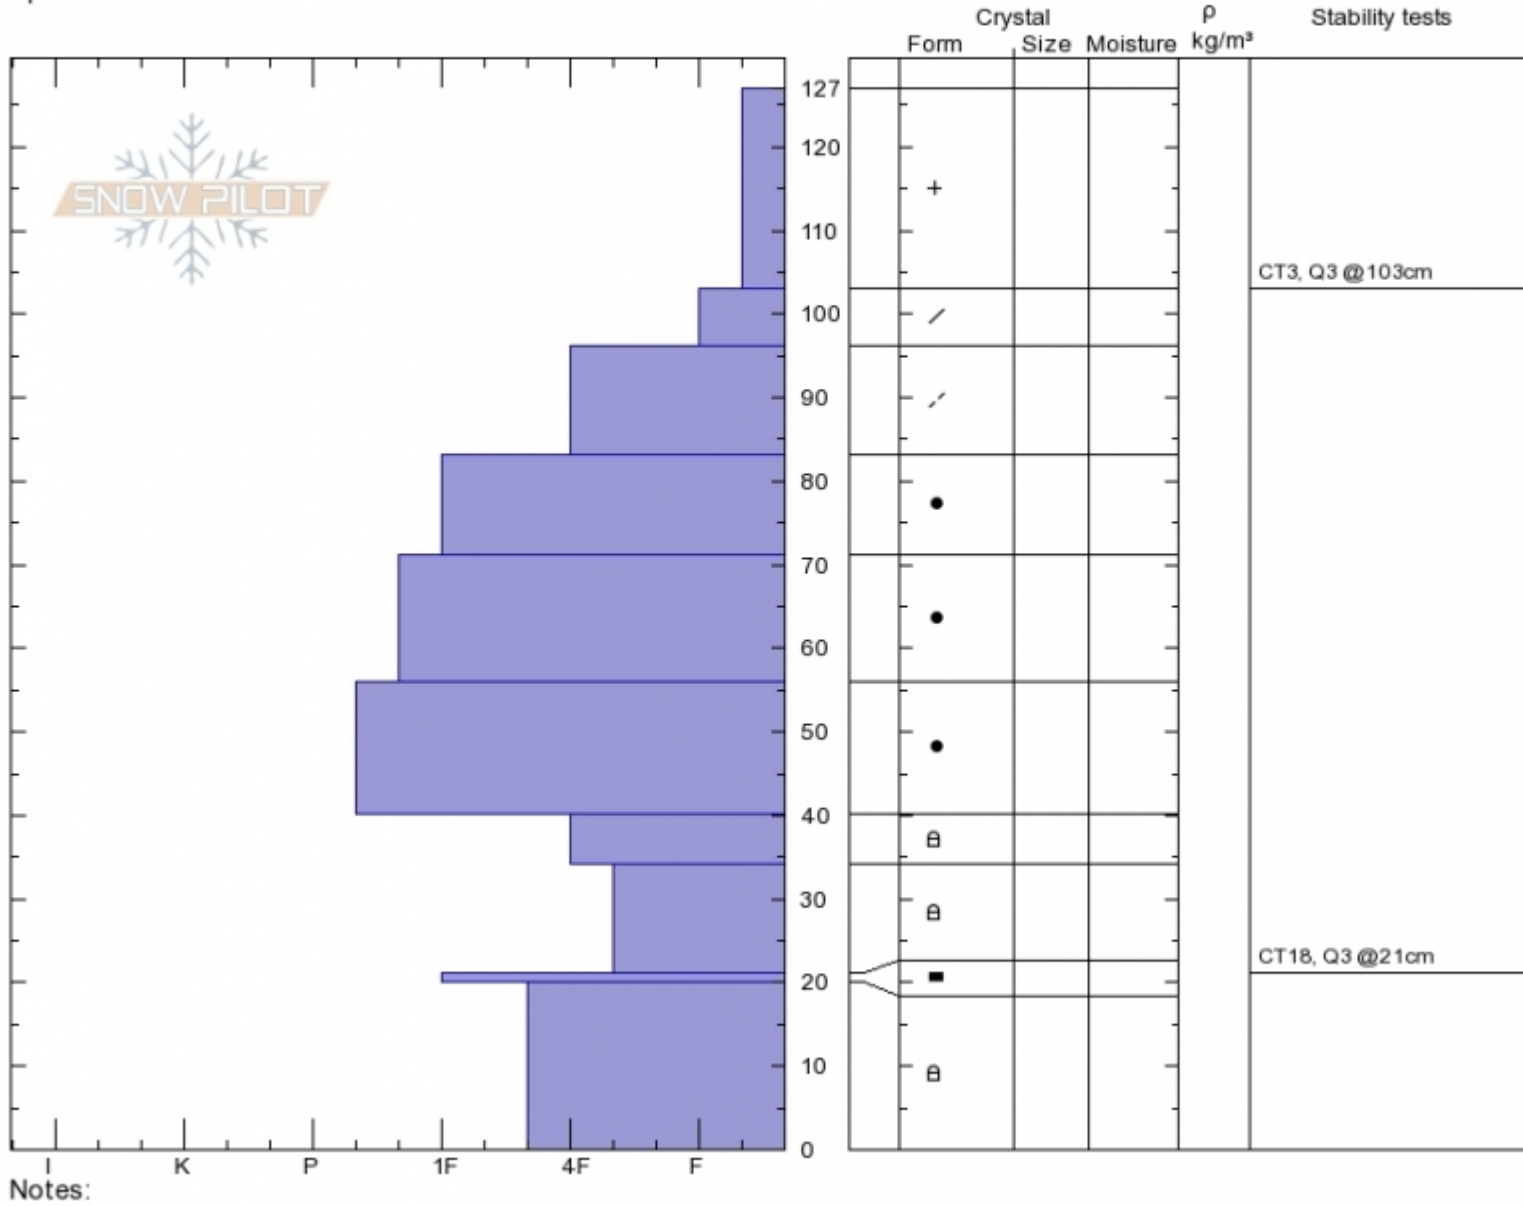

Motor Hill  
 Lionhead Range  
 MT  
 Elevation: 8700 ft  
 Aspect: 110°  
 Specifics:

Doug Chabot-Admin  
 Tue Jan 23 11:20 2018  
 Co-ord: 44.73758N, -111.31294W  
 Slope Angle: 32°  
 Wind Loading: no

Stability: **Good**  
 Air Temperature: -7°C  
 Sky Cover: **BKN**  
 Precipitation: **NO**  
 Wind: **Calm**

HS127  
 Stability Test Notes

Layer No

Advisory Region  
 Lionhead Range  
 Lionhead Range, 2018-01-24