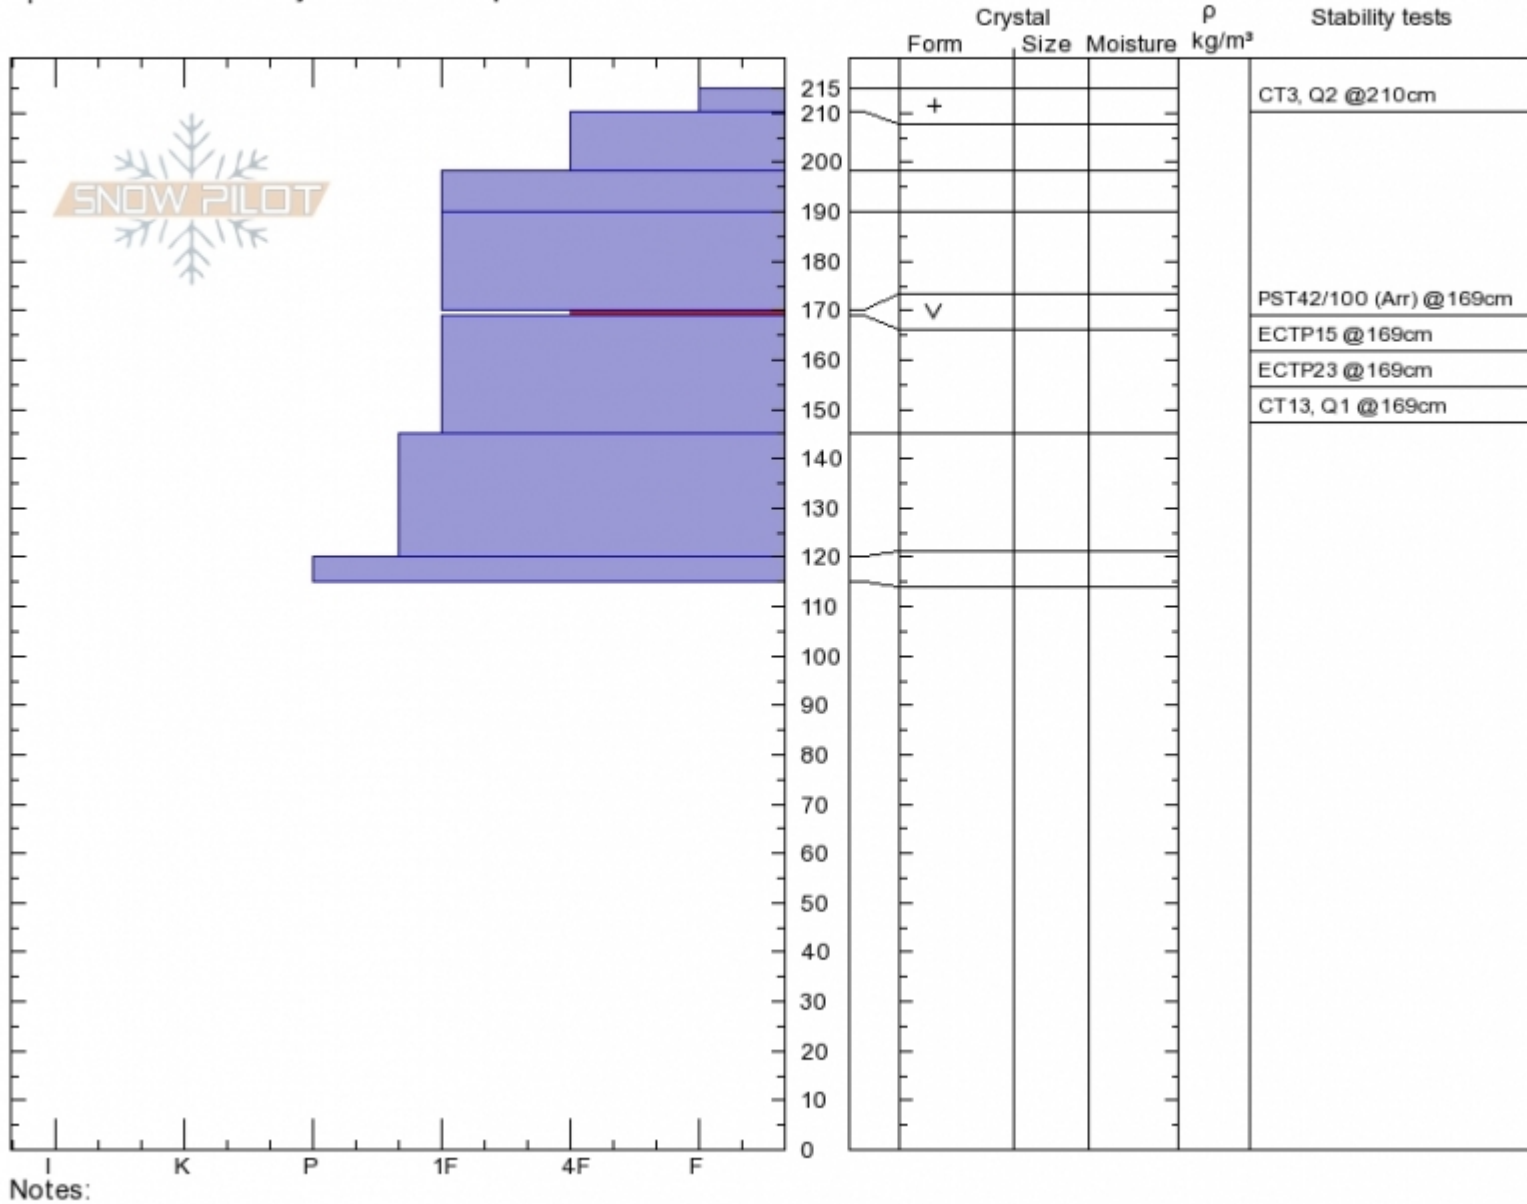

**Mt. Abundance**  
**Cooke City**  
**MT**  
 Elevation: **9000 ft**  
 Aspect: **123°**  
 Specifics: **Recent activity on different slopes**

**Alex Marienthal**  
**Thu Feb 1 12:32 2018**  
 Co-ord: **45.06263N, -110.01007W**  
 Slope Angle: **24°**  
 Wind Loading:

Stability:  
 Air Temperature:  
 Sky Cover: **SCT**  
 Precipitation: **NO**  
 Wind: **SW Calm**

**HS215 SP20**  
**Stability Test Notes**

Layer No  
**169-170:**

Advisory Region  
 Cooke City  
 Cooke City, 2018-02-03