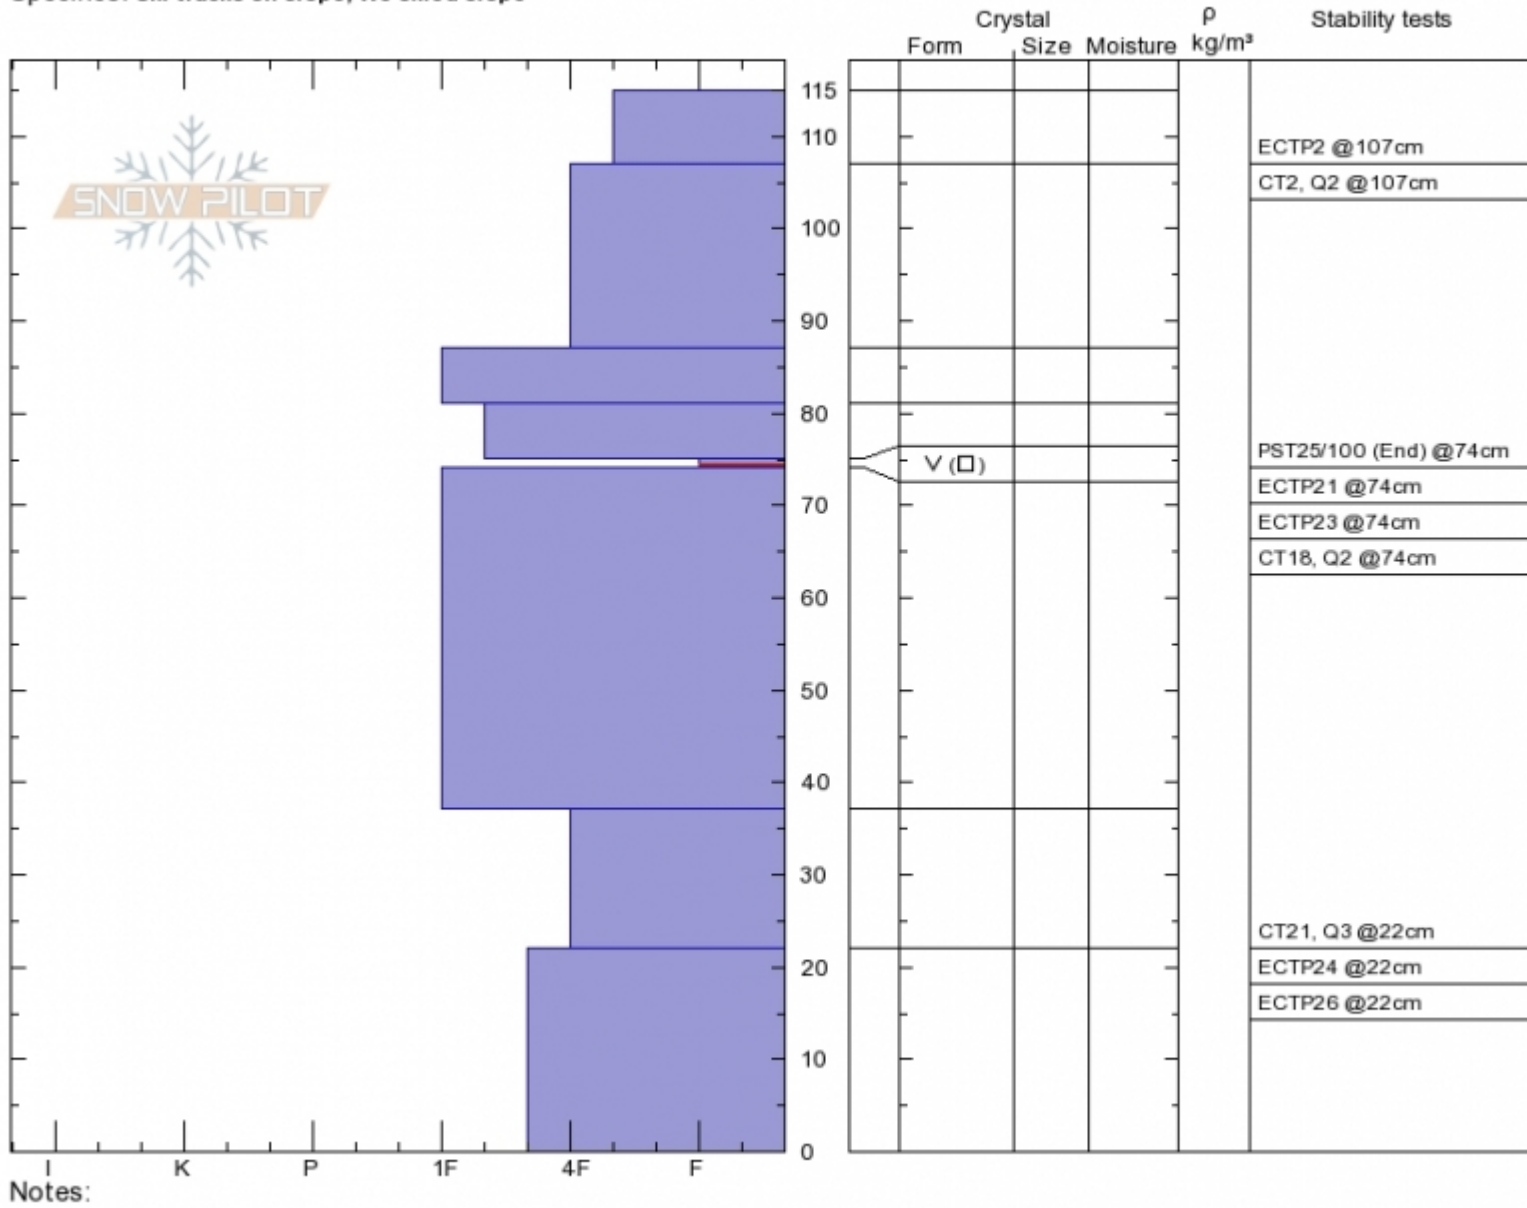

Hebgen/Trapper Crk.
Lionhead Range
MT
 Elevation: **8900 ft**
 Aspect: **118°**
 Specifics: **Ski tracks on slope; We skied slope**

Alex Marienthal
Sun Feb 4 11:45 2018
 Co-ord: **44.83890N, -111.34277W**
 Slope Angle: **21°**
 Wind Loading:

Stability: **Fair**
 Air Temperature:
 Sky Cover: **OVC**
 Precipitation: **S-1**
 Wind: **Calm**

HS115
Stability Test Notes

Layer No
74-75: Pr

Advisory Region
 Lionhead Range
 Lionhead Range, 2018-02-05