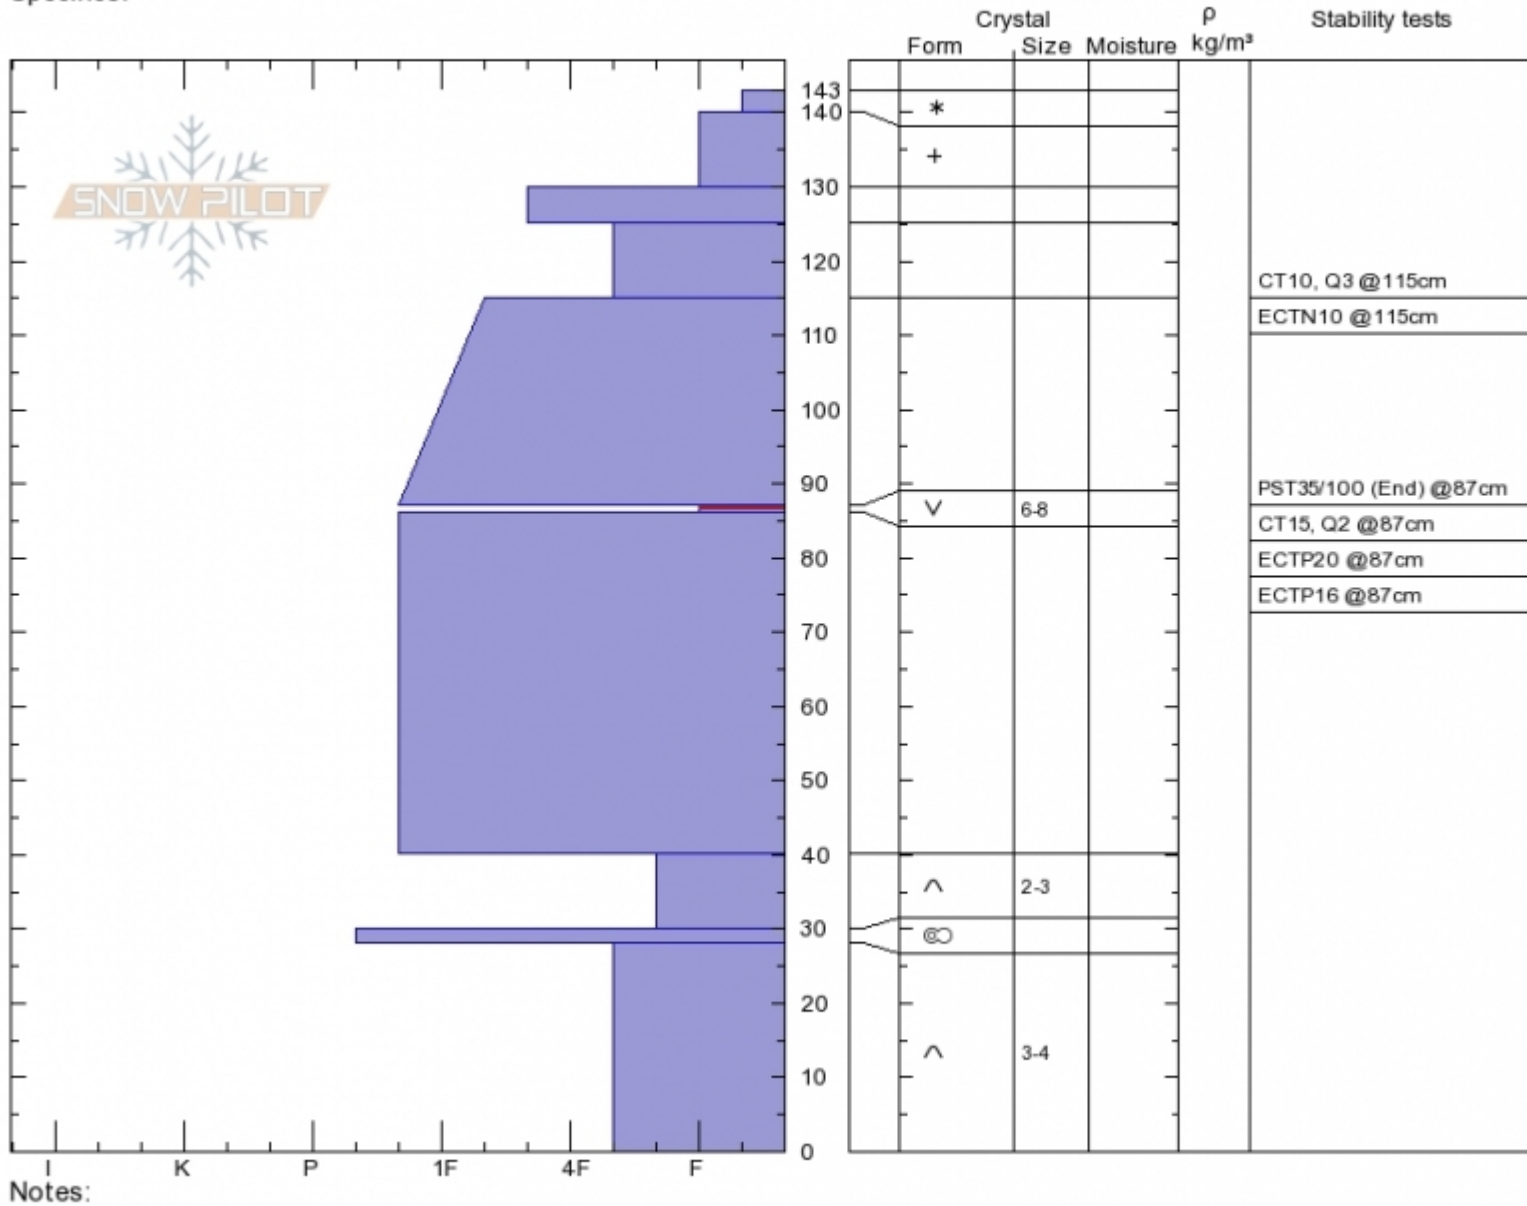

Ski Hill
Lionhead Range
MT
 Elevation: **8000 ft**
 Aspect: **50°**
 Specifics:

Alex Marienthal
Mon Feb 12 12:08 2018
 Co-ord: **44.70216N, -111.29522W**
 Slope Angle: **27°**
 Wind Loading:

Stability: **Fair**
 Air Temperature:
 Sky Cover: **FEW**
 Precipitation: **NO**
 Wind: **NE Calm**

HS143
Stability Test Notes

Layer No
86-87: Pr

Advisory Region
 Lionhead Range
 Lionhead Range, 2018-02-13