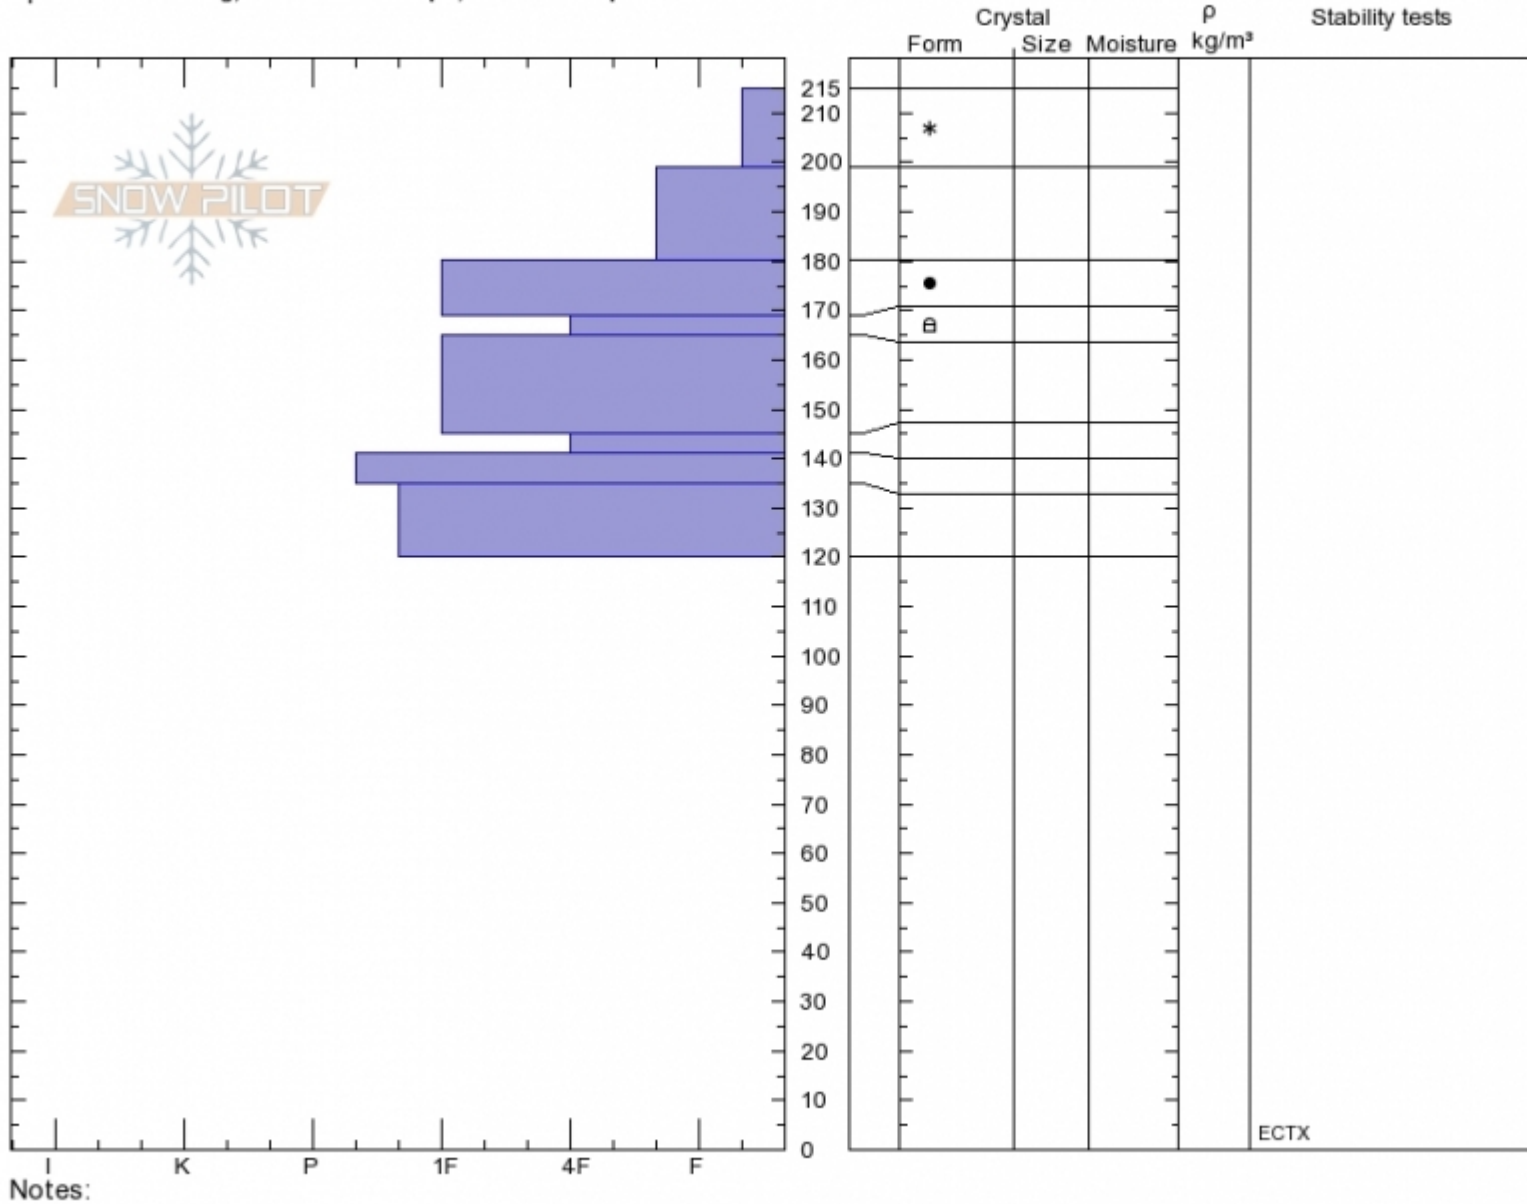

Texas Meadow
Bridger Range
MT

Alex Marienthal
Sun Feb 25 11:42 2018
Co-ord: 45.84054N, -110.93448W
Slope Angle: 34°
Wind Loading: no

Stability: **Good**
Air Temperature:
Sky Cover: **BKN**
Precipitation:
Wind: **Calm**

HS215
Stability Test Notes

Layer No

Elevation: 7840 ft
Aspect: 75°

Specifics: Cracking; Ski tracks on slope; We skied slope

Advisory Region
Bridger Range
Bridger Range, 2018-02-26