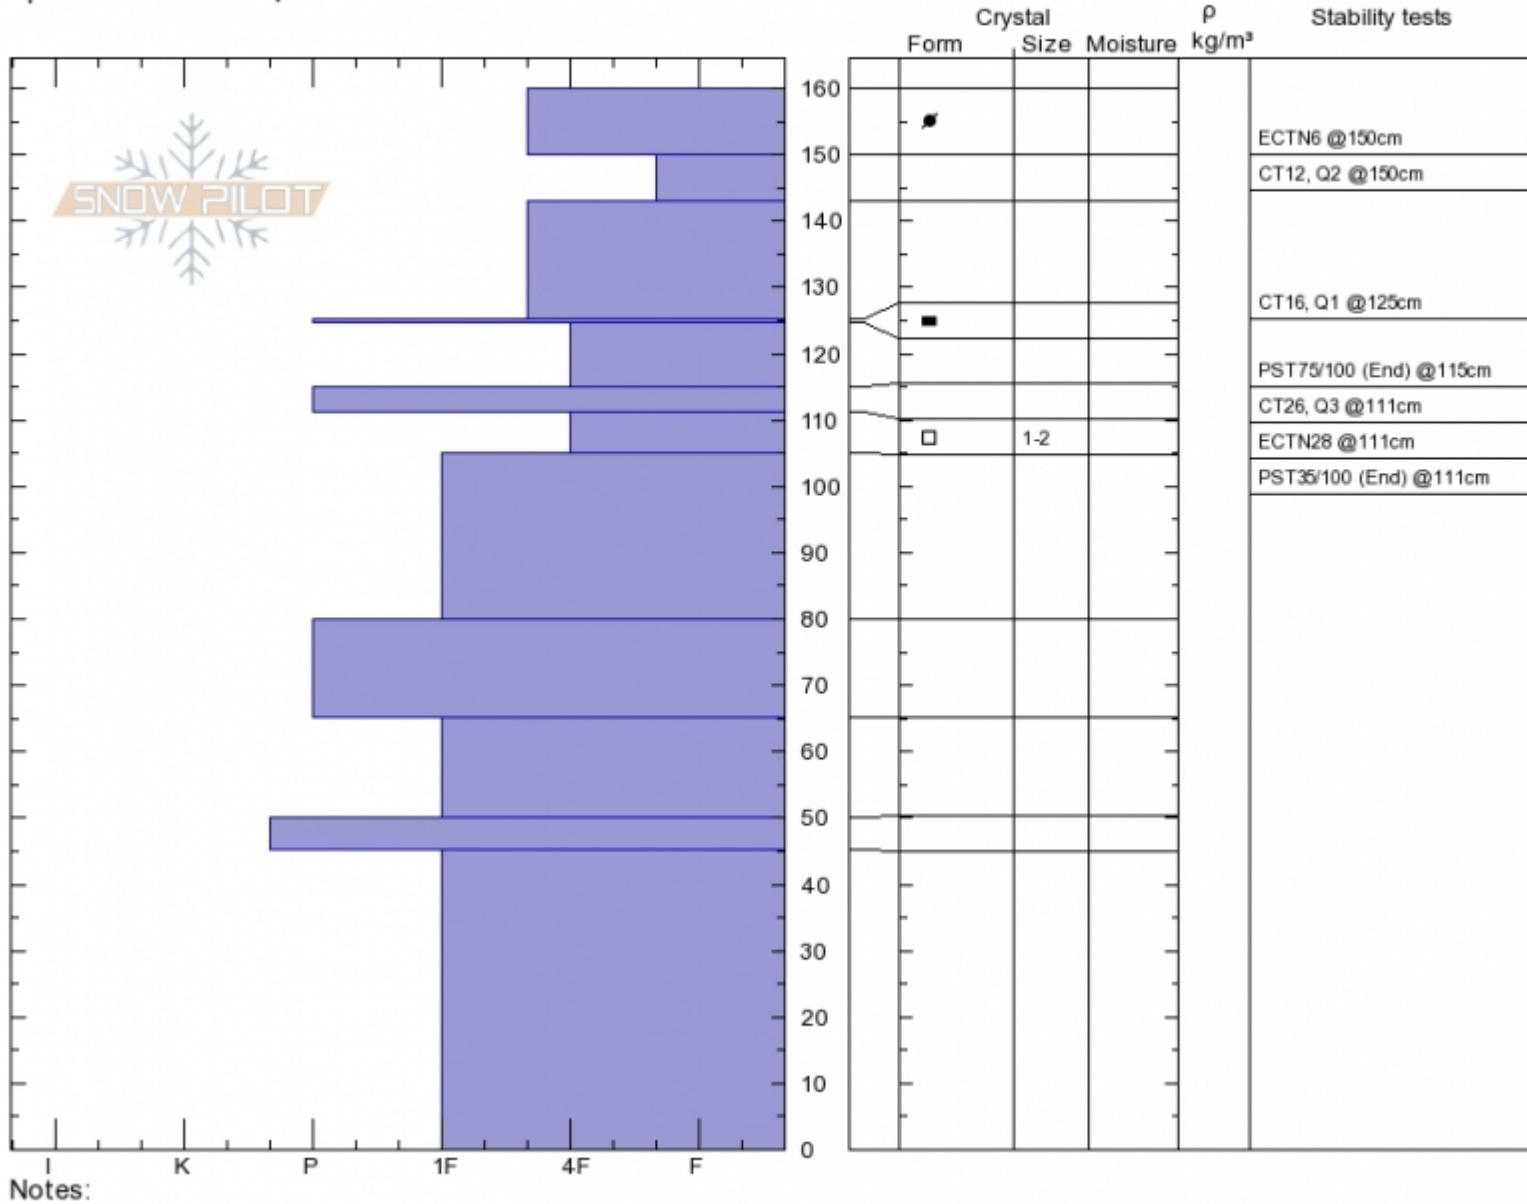

Beehive Basin
Madison Range-N
MT
Elevation: **9930 ft**
Aspect: **260°**
Specifics: **We skied slope**

Alex Marienthal
Fri Mar 9 11:30 2018
Co-ord: **45.34639N, -111.39054W**
Slope Angle: **36°**
Wind Loading: **yes**

Stability: **Good**
Air Temperature:
Sky Cover: **BKN**
Precipitation: **NO**
Wind: **SW Strong**

HS160
Stability Test Notes

Layer No

Advisory Region
Northern Madison
Northern Madison, 2018-03-10