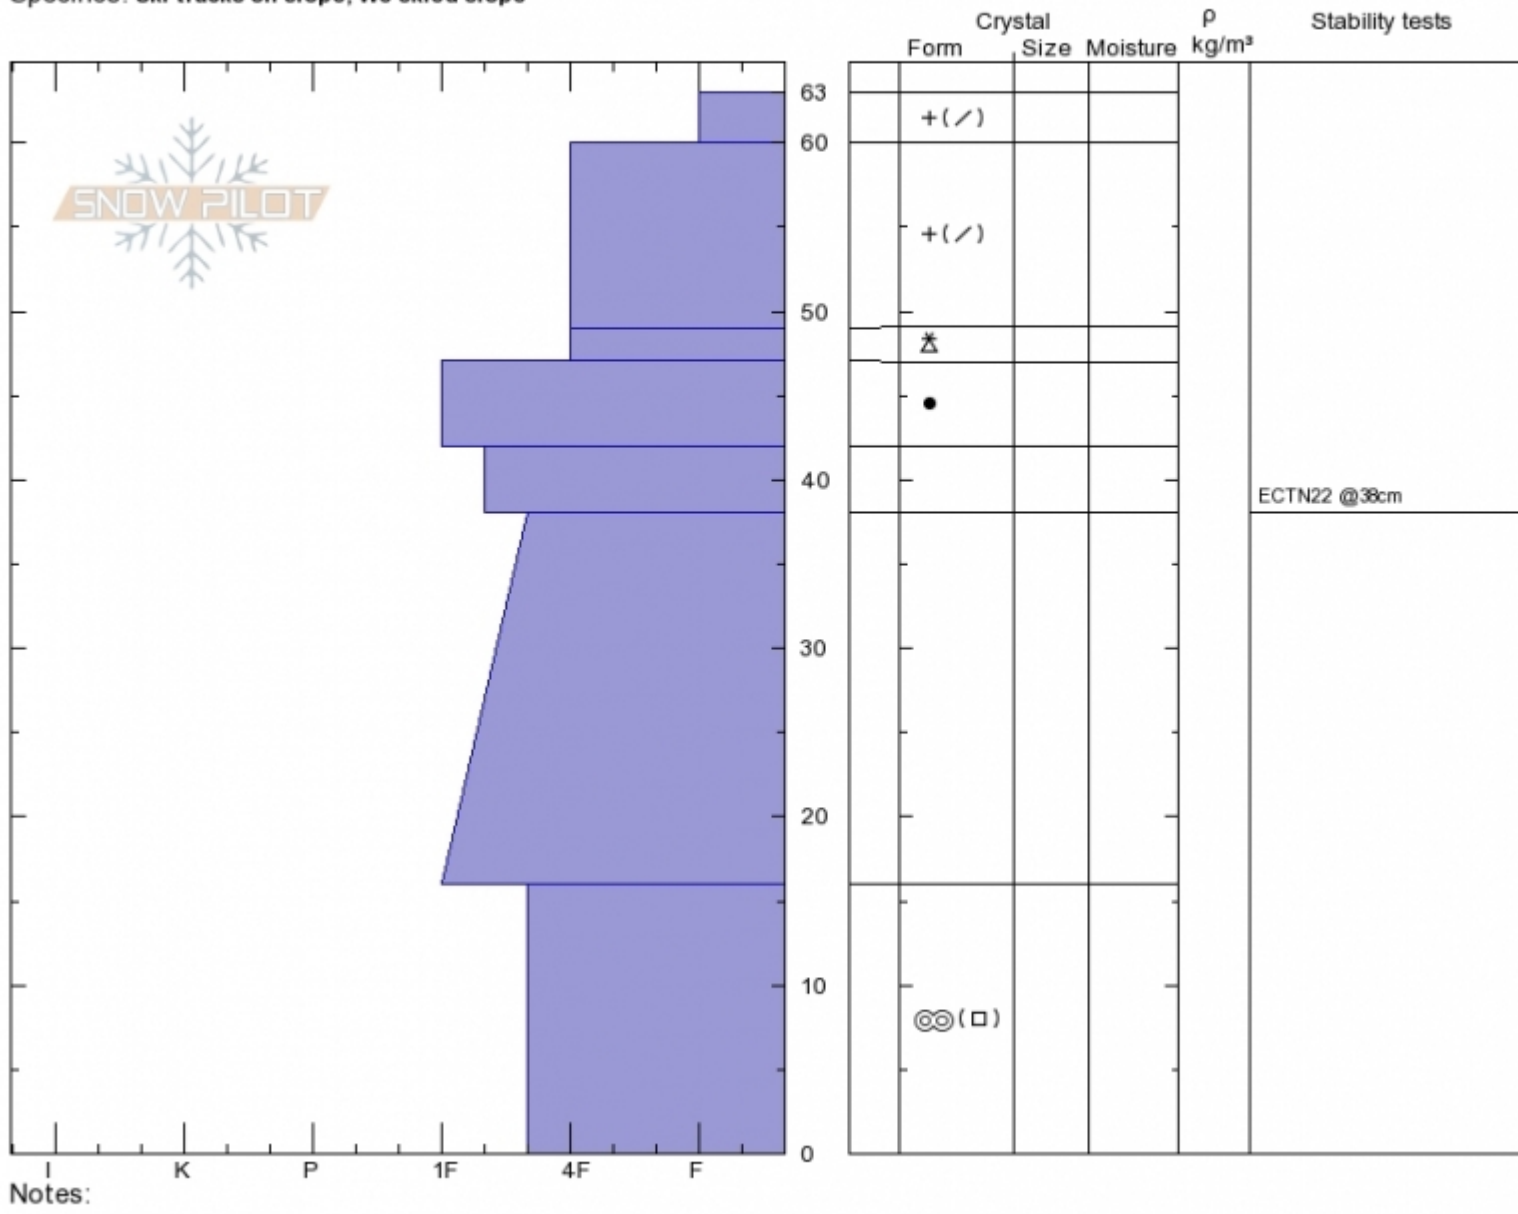

Lower Reefer Chute
Bridger Range
MT
 Elevation: **8082 ft**
 Aspect: **20°**
 Specifics: **Ski tracks on slope; We skied slope**

Alex Marienthal
10/27/2019 - 11:15am
 Co-ord: **45.82920N, -110.93093W**
 Slope Angle: **32°**
 Wind Loading: **no**

Stability: **Good**
 Air Temperature: **-17°C**
 Sky Cover: **BKN**
 Precipitation: **S-1**
 Wind: **W Light Breeze**

HS:**63**
 Stability Test Notes

Layer No

Advisory Region
 Bridger Range
 Longitude
 -110.93W
 Latitude
 45.83N