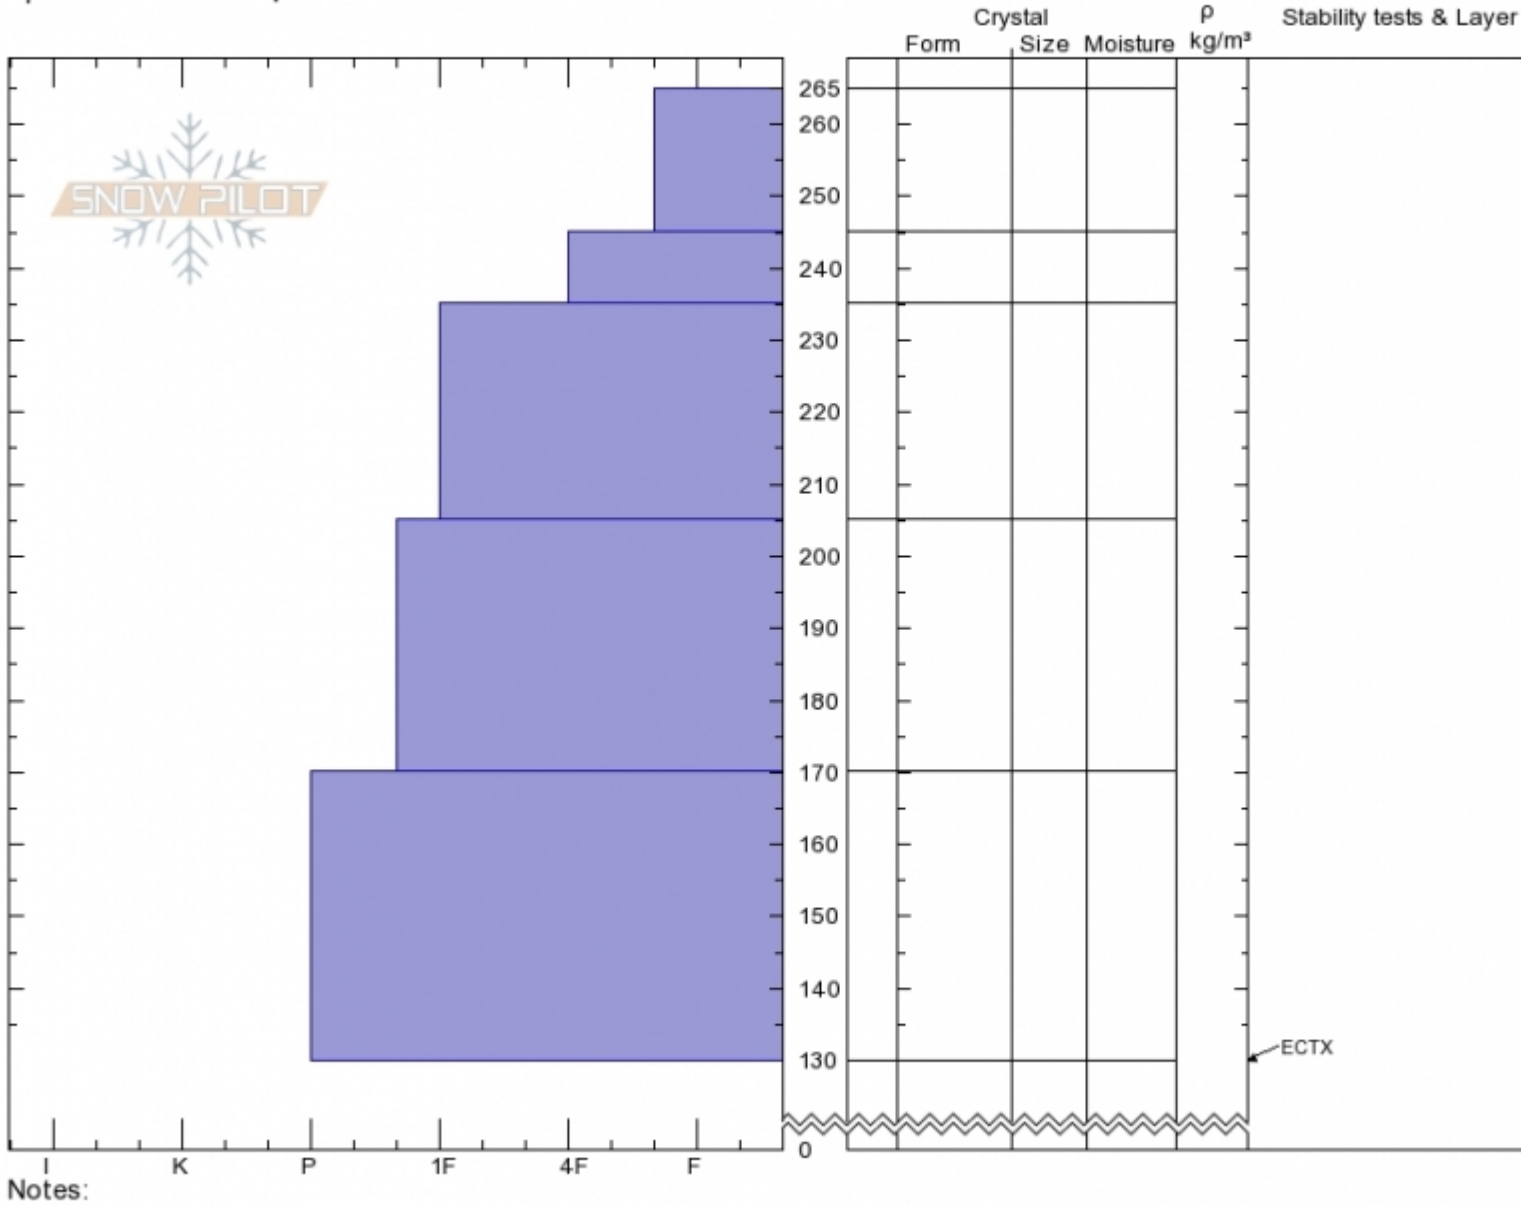

**Republic Creek**  
**Beartooths**  
**MT**  
Elevation: **9800 ft**  
Aspect: **240°**  
Specifics: **We skied slope**

**Spencer Jonas**  
**02/24/2020 - 1:30pm**  
Co-ord: **44.98517N, -109.92538W**  
Slope Angle: **28°**  
Wind Loading:

Stability:  
Air Temperature:  
Sky Cover: **BKN**  
Precipitation: **NO**  
Wind: **S Light Breeze**

**HS:265** Layer Notes:  
**PS:20**

Advisory Region  
Cooke City  
Longitude  
-109.94W  
Latitude  
44.99N