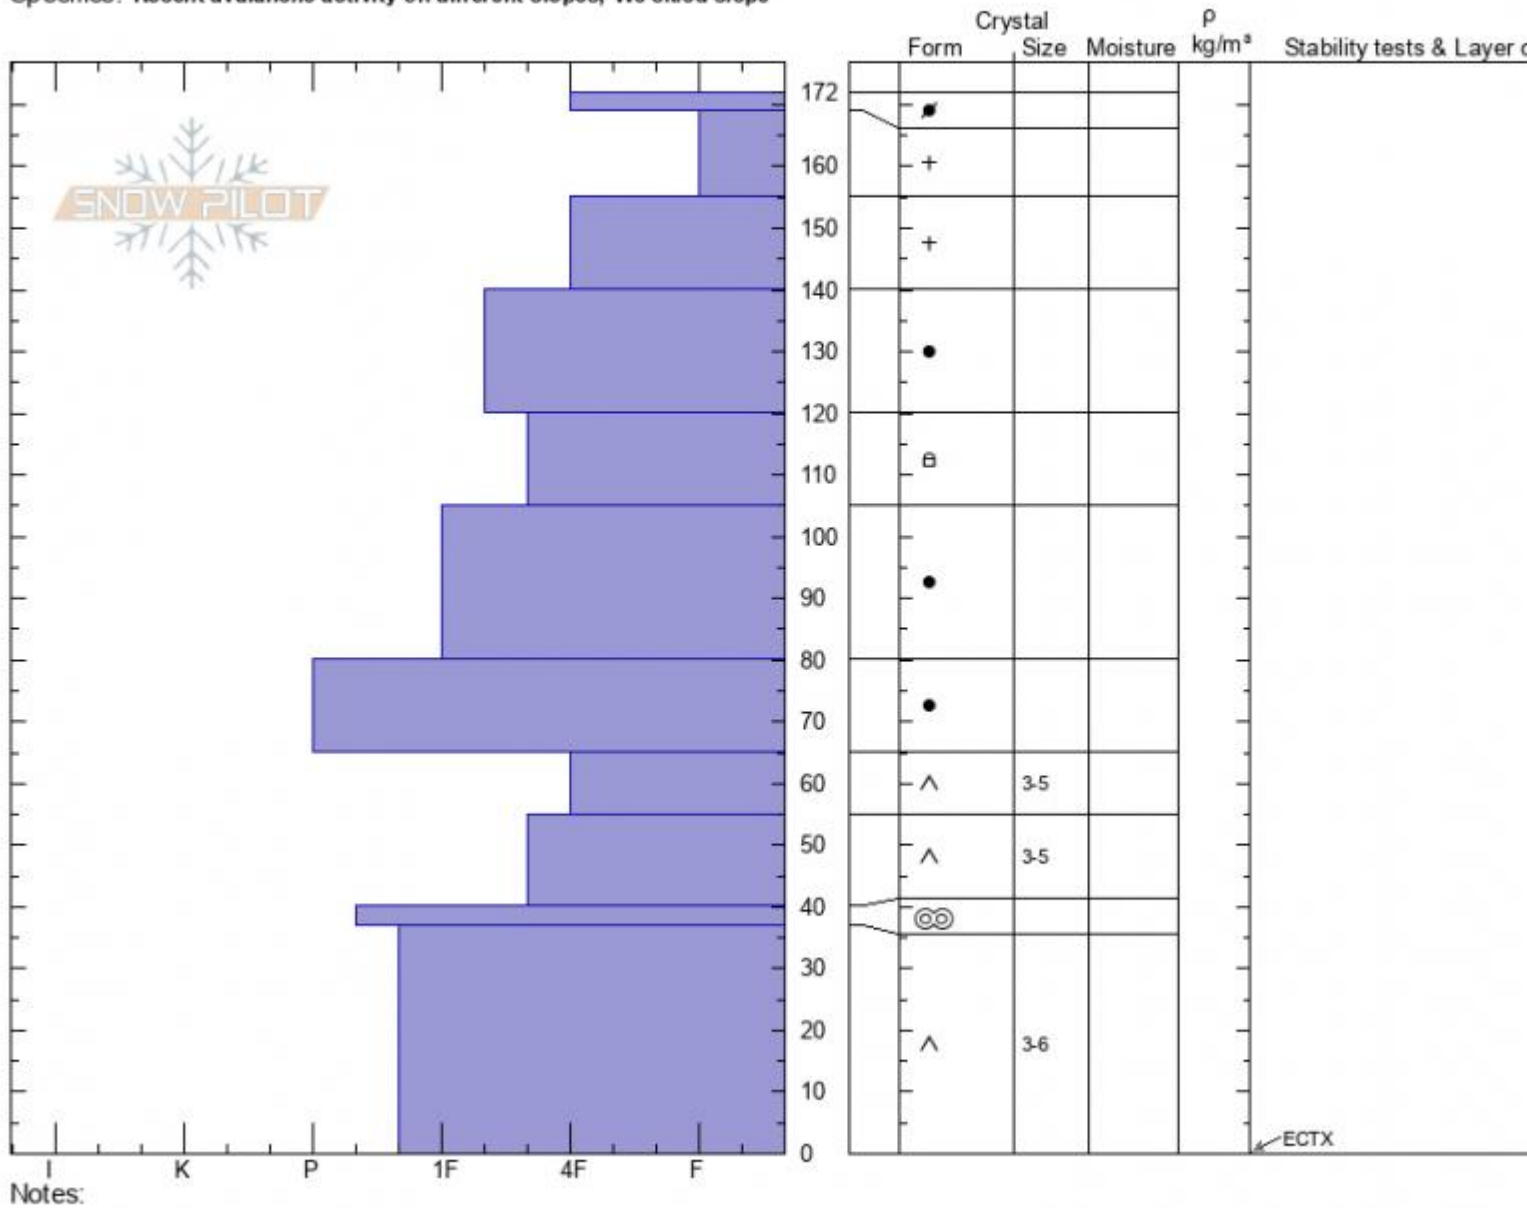

**Frazier Basin**  
**Bridger Range**  
**MT**  
 Elevation: **8350 ft**  
 Aspect: **355°**  
 Specifics: Recent avalanche activity on different slopes; We skied slope

**Alex Marienthal**  
**03/26/2021 - 12:30pm**  
 Co-ord: **45.92248N, -110.97278W**  
 Slope Angle: **28°**  
 Wind Loading: **previous**

Stability: **fair**  
 Air Temperature: **-5°C**  
 Sky Cover: **OVC**  
 Precipitation: **S-1**  
 Wind: **N Moderate**

HS: **172** Layer Notes:  
 65-55cm: **Problematic layer**

Advisory Region  
 Bridger Range  
 Longitude  
 -110.98W  
 Latitude  
 45.92N  
 Bridger Range, 2021-03-26