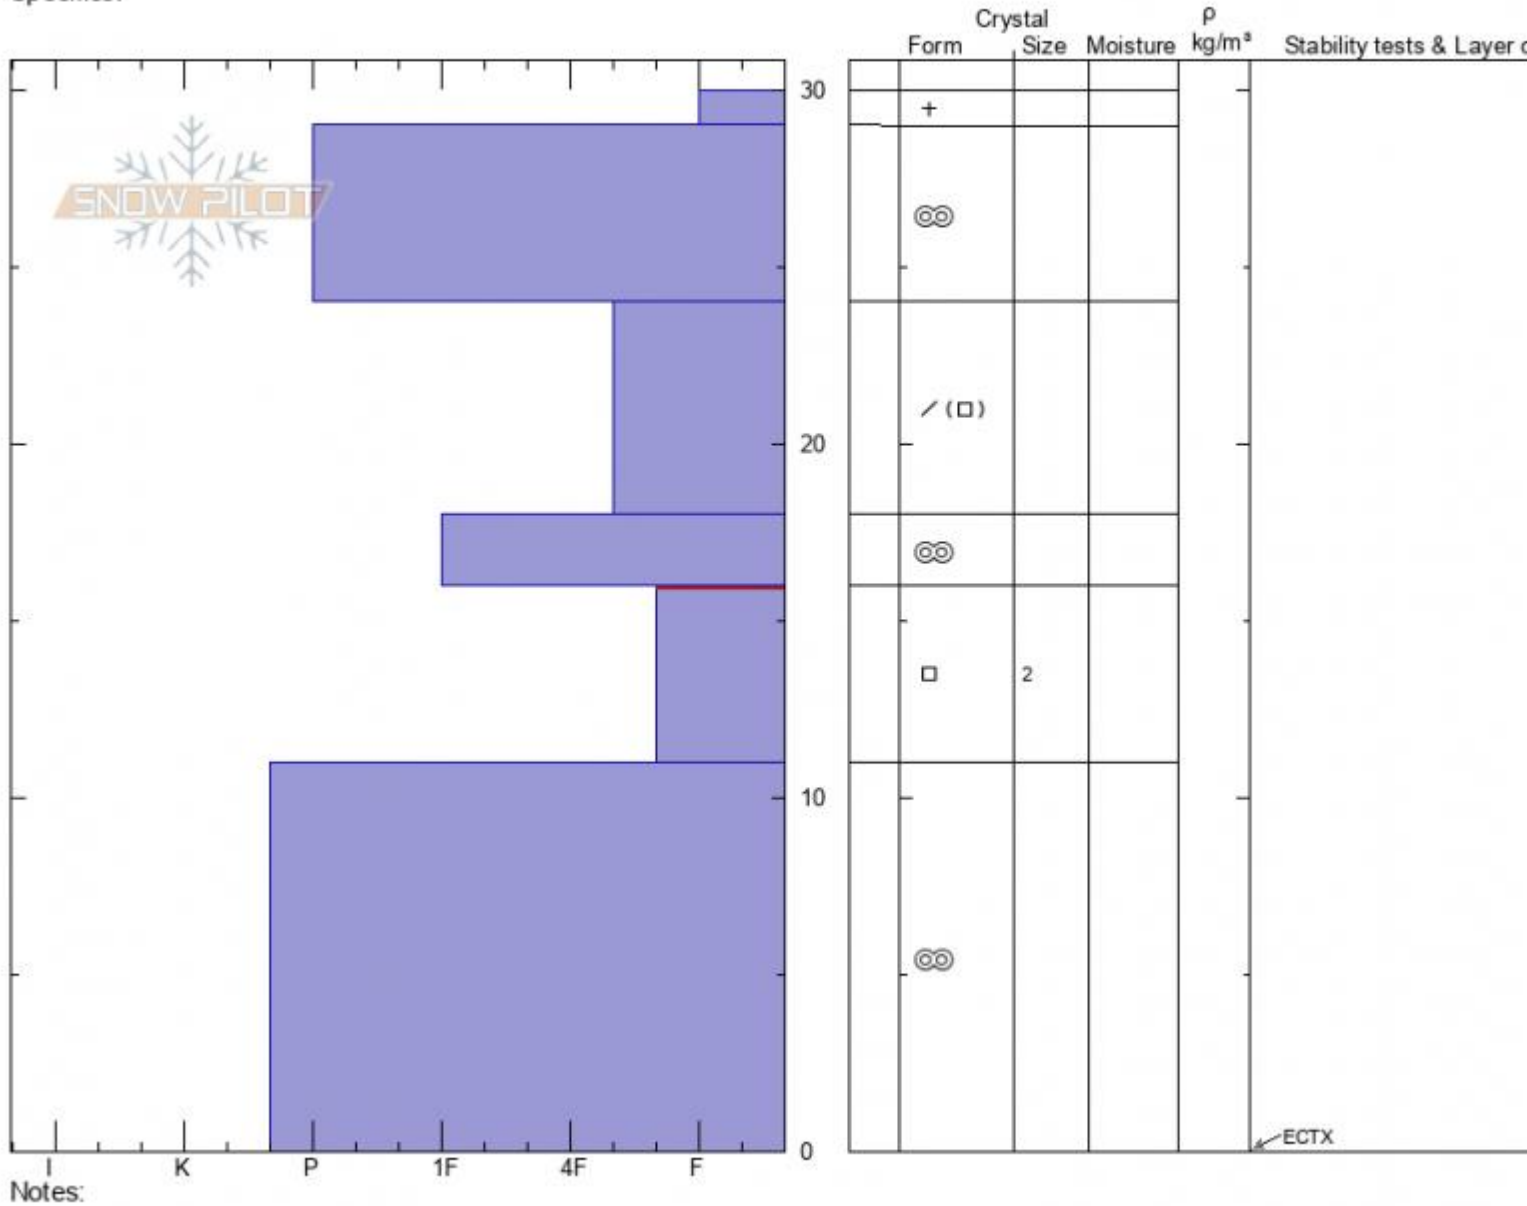

Beehive Basin
Madison Range-N
MT
 Elevation: **8543 ft**
 Aspect: **110°**
 Specifics:

Dave Zinn
12/06/2021 - 11:00am
 Co-ord: **45.32236N, -111.38691W**
 Slope Angle: **18°**
 Wind Loading:

Stability: **Very Good**
 Air Temperature:
 Sky Cover: **OVC**
 Precipitation: **NO**
 Wind: **Calm**

HS: **30** Layer Notes:
 PF: **15** 16-11cm: Problematic layer

Advisory Region
 Northern Madison
 Longitude
 -111.39W
 Latitude
 45.34N
 Northern Madison, 2021-12-06