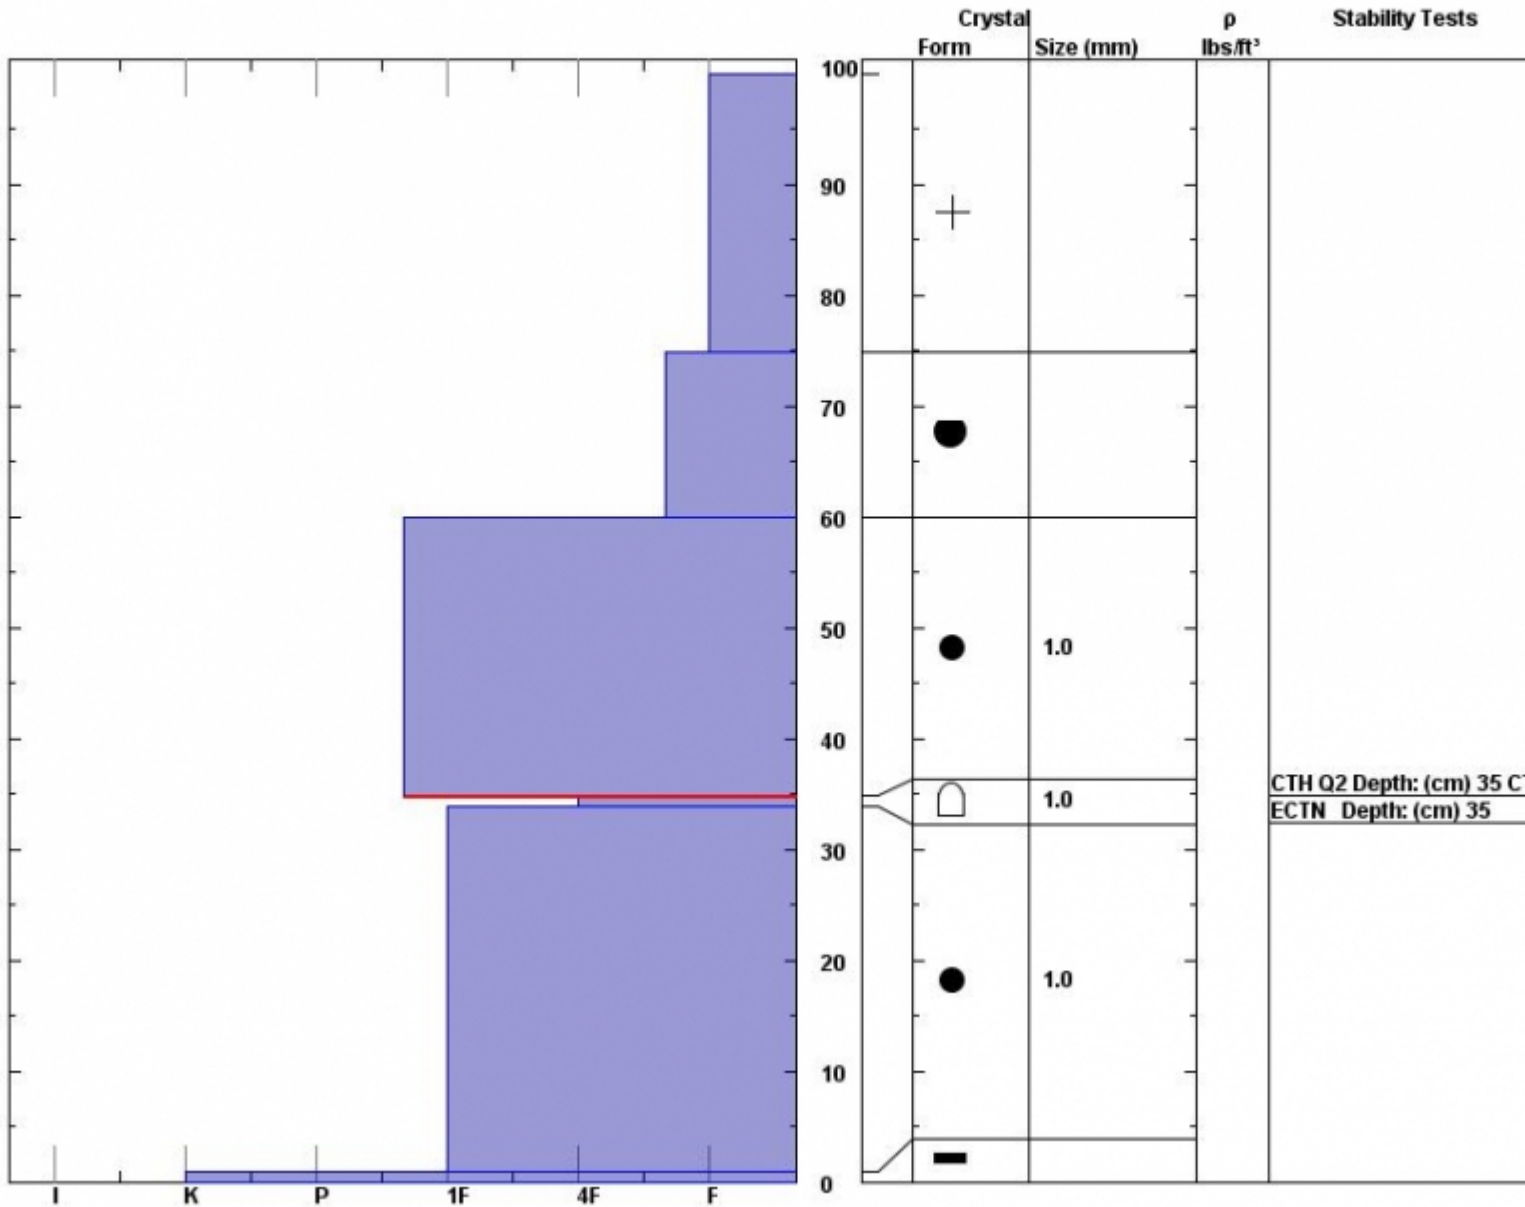

Snow Pit Profile
South Flathead Pass-Bridger, MT
 Elevation (ft) **8360**
 Aspect:
 Specifics: **Ski tracks on slope.**
 Notes:

Observer: **Marcie Hahn-Knoff**
Sun Nov 21 12:30:00 MST 2010
 Co-ord: **W N**
 Slope: **31**
 Wind loading: **previous**

Stability on similar slopes: **Good**
 Air Temperature: **14 F**
 Sky Cover: **Clear**
 Precipitation: **None**
 Wind: **W Calm**

Stability Test Notes:
35: On facets

Layer n
34-35: F

Advisory Region
 Bridger Range