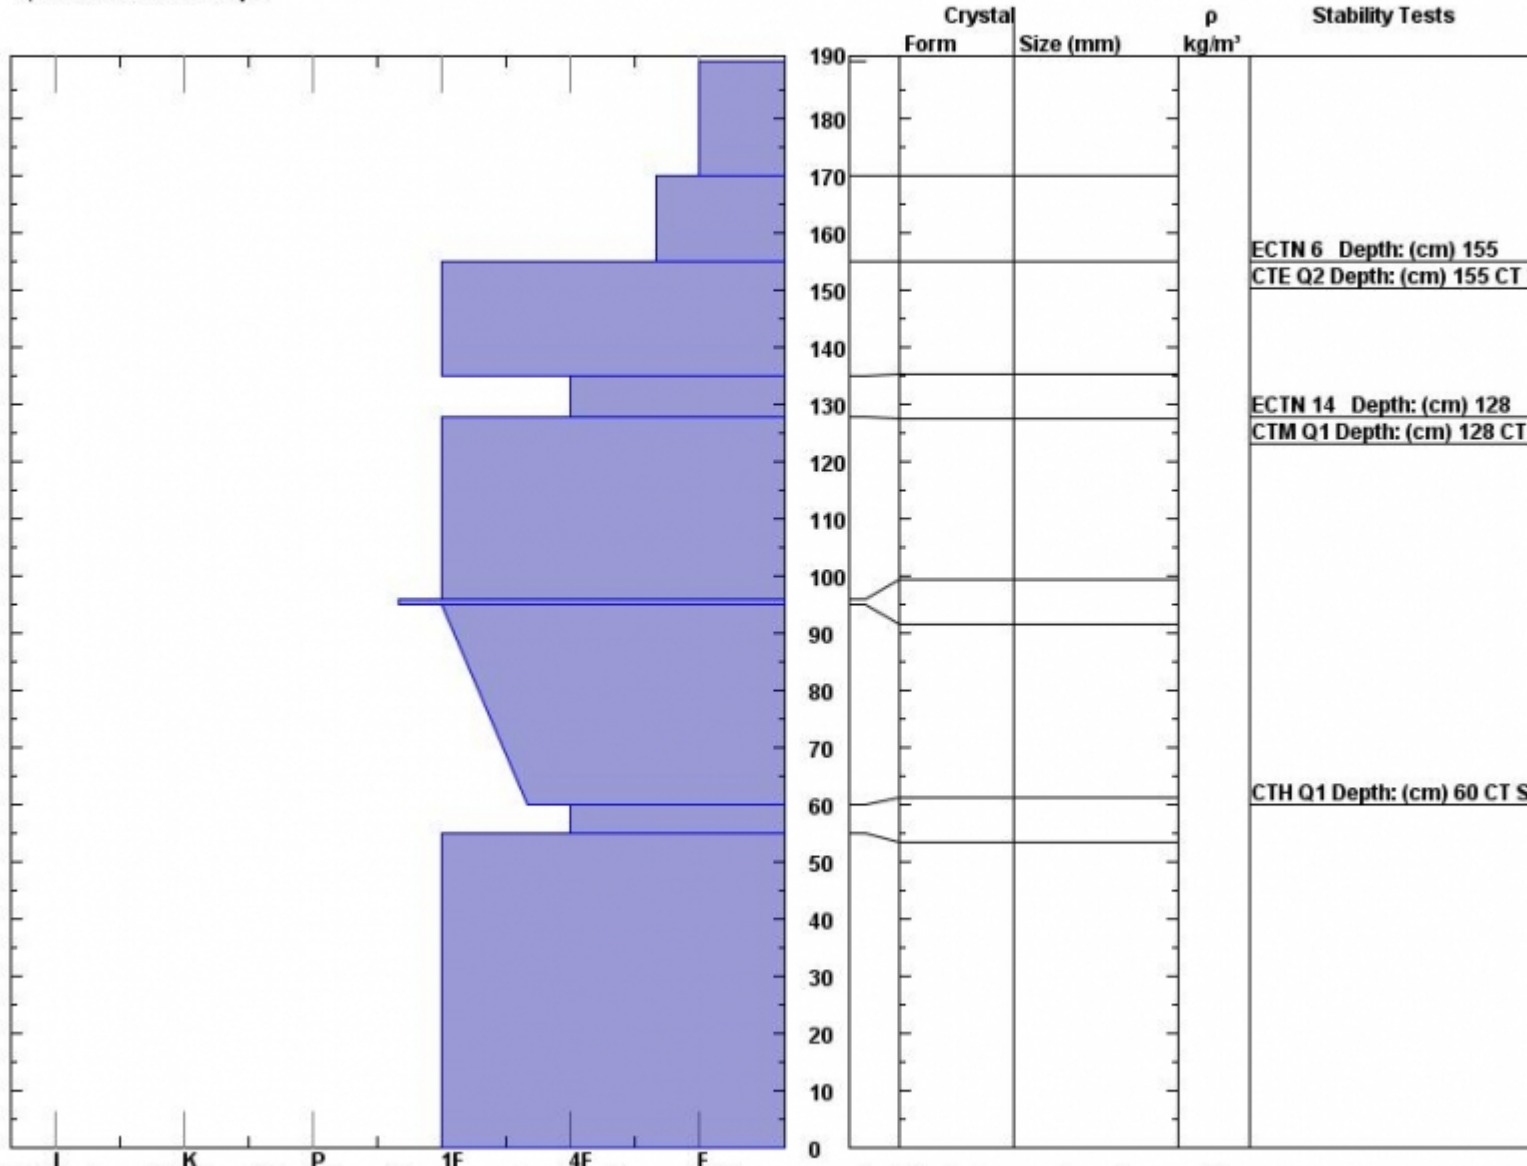

Snow Pit Profile  
**Beehive-Spankys**  
**N. Madison, MT**  
 Elevation (ft) **9030**  
 Aspect: **100**  
 Specifics: **We skied slope.**

Observer: **Doug Chabot**  
**Sun Feb 20 11:40:00 MST 2011**  
 Co-ord: **45.32053 N 111.38033 W**  
 Slope: **30**  
 Wind loading: **previous**

Stability on similar slopes: **Good**  
 Air Temperature: **C**  
 Sky Cover: **sky 4/8 to 8/8 covered**  
 Precipitation: **Snow < 0.5 cm/hr**  
 Wind: **SW Light Breeze**

Stability Test Notes: Layer note

Notes: Dug with Eric and Genevieve. This pit was deep and strong. Nothing propagated. Dug below small cornices on ridge.

Advisory Region  
 Northern Madison  
 Northern Madison, 2011-02-20