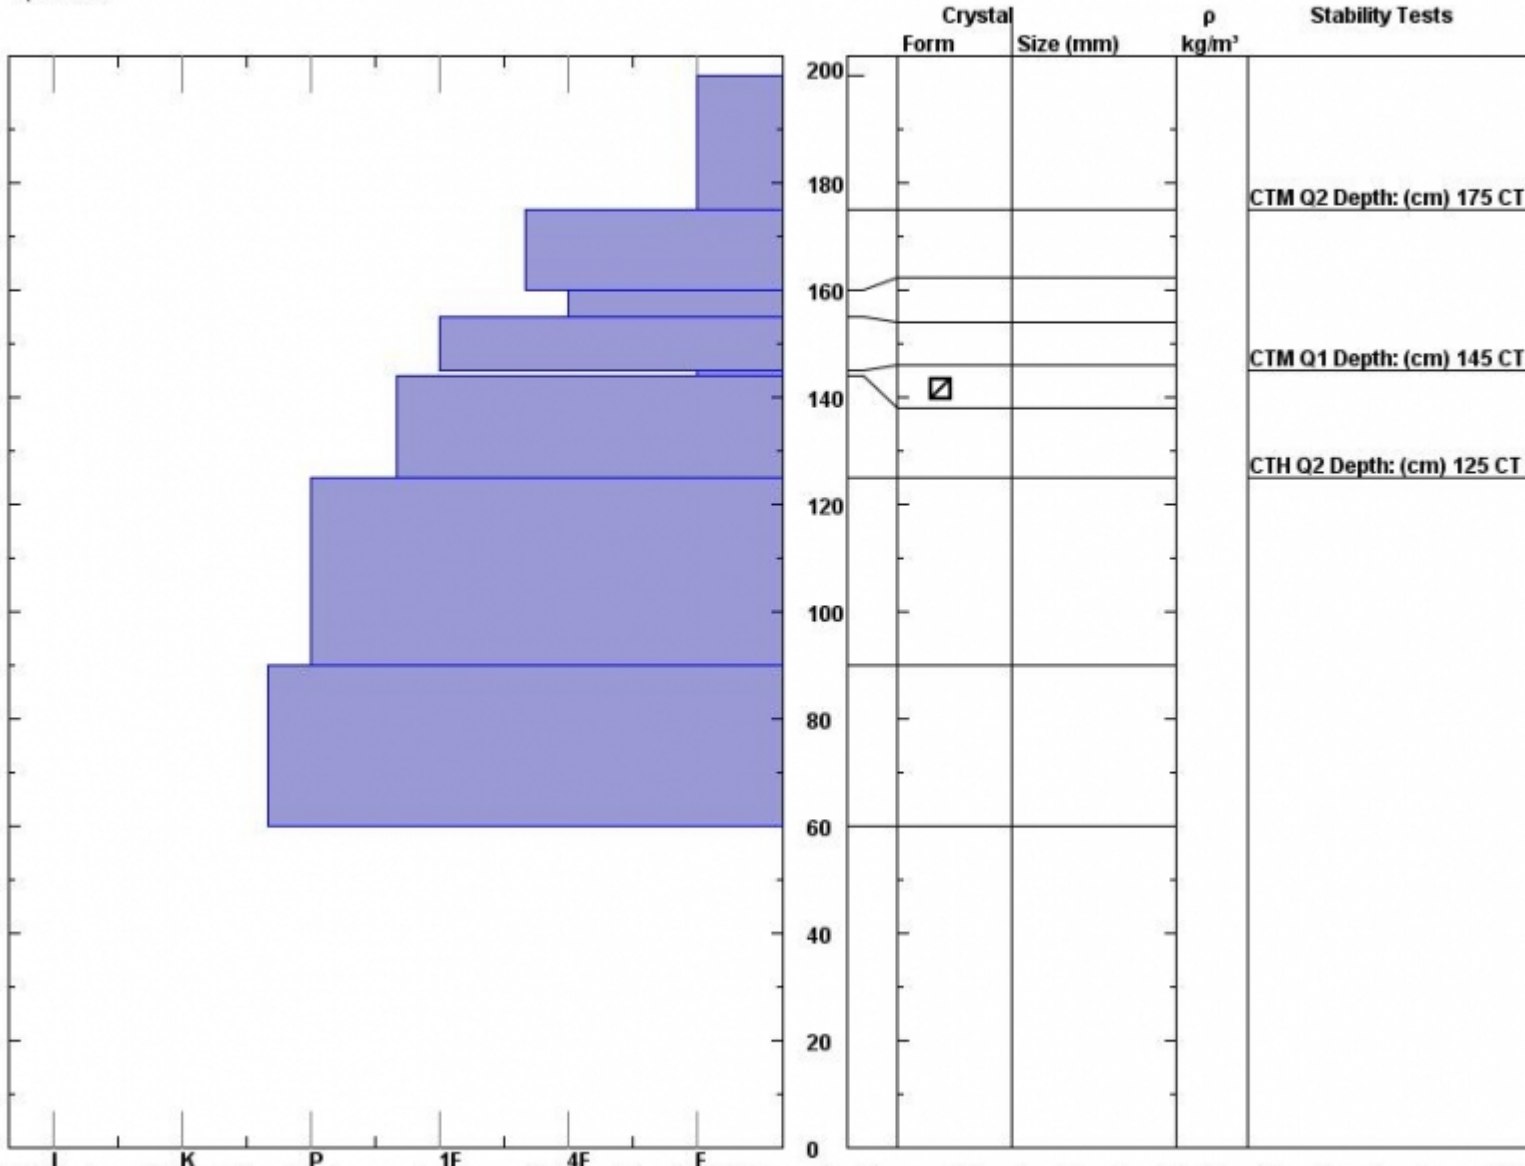

Snow Pit Profile
Lionhead_Wx Station
S. Madison, MT
 Elevation (ft) **8800**
 Aspect: **300**
 Specifics:

Observer: **Doug Chabot**
Mon Feb 21 11:50:00 MST 2011
 Co-ord: **44.71008 N 111.32407 W**
 Slope: **20**
 Wind loading: **no**

Stability on similar slopes: **Good**
 Air Temperature: **C**
 Sky Cover: **sky 4/8 to 8/8 covered**
 Precipitation: **Snow < 0.5 cm/hr**
 Wind: **SW Light Breeze**

HS200 Layer note
 Stability Test Notes: **144-145: F**