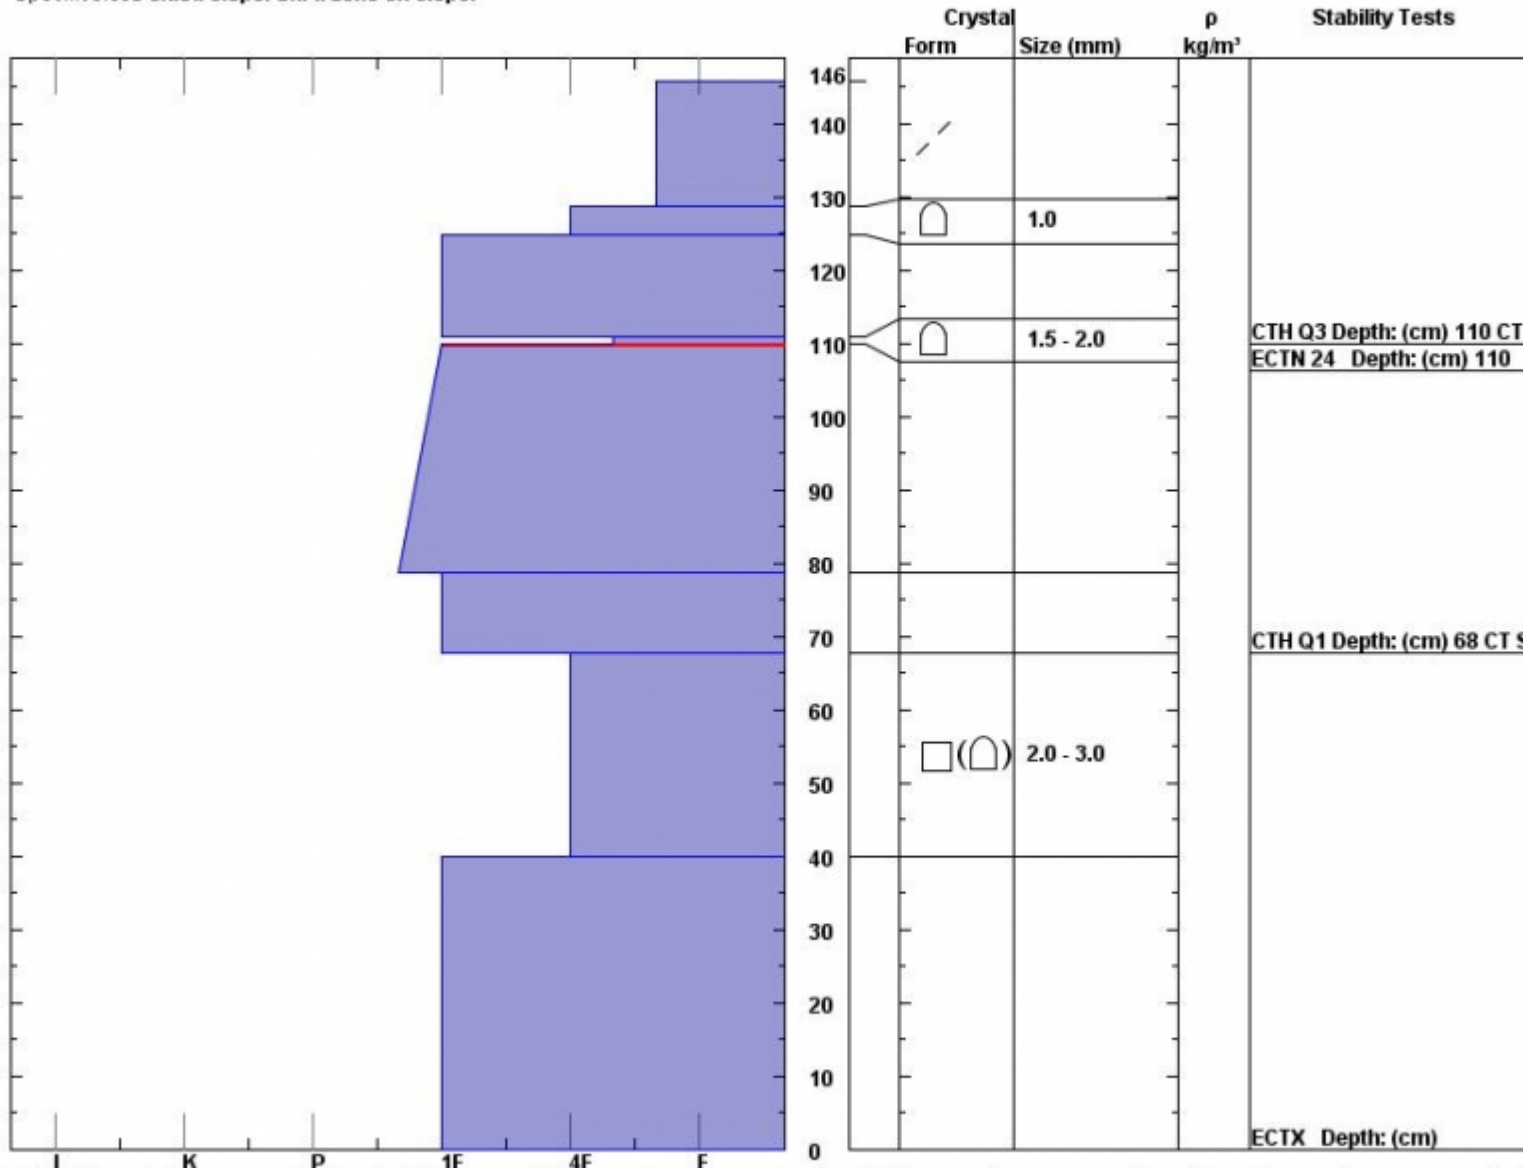

Snow Pit Profile
Mt Ellis Burn
N Gallatin, MT
 Elevation (ft) **7928**
 Aspect: **68**
 Specifics: **We skied slope. Ski tracks on slope.**

Observer: **Mark Staples**
Wed Mar 02 12:00:00 MST 2011
 Co-ord: **45.57800 N 110.95390 W**
 Slope: **30**
 Wind loading: **no**

Stability on similar slopes: **Very Good**
 Air Temperature: **C**
 Sky Cover: **sky 3/8 to 4/8 covered**
 Precipitation:
 Wind: **W Light Breeze**

Stability Test Notes:
 Layer notes:
110-111: F

Notes: Very stable snowpack. Facets at 125cm and 110cm not a concern. Facets at 68-40 cm not a concern either. Overall a very dense and mostly r snowpack. Looks good.