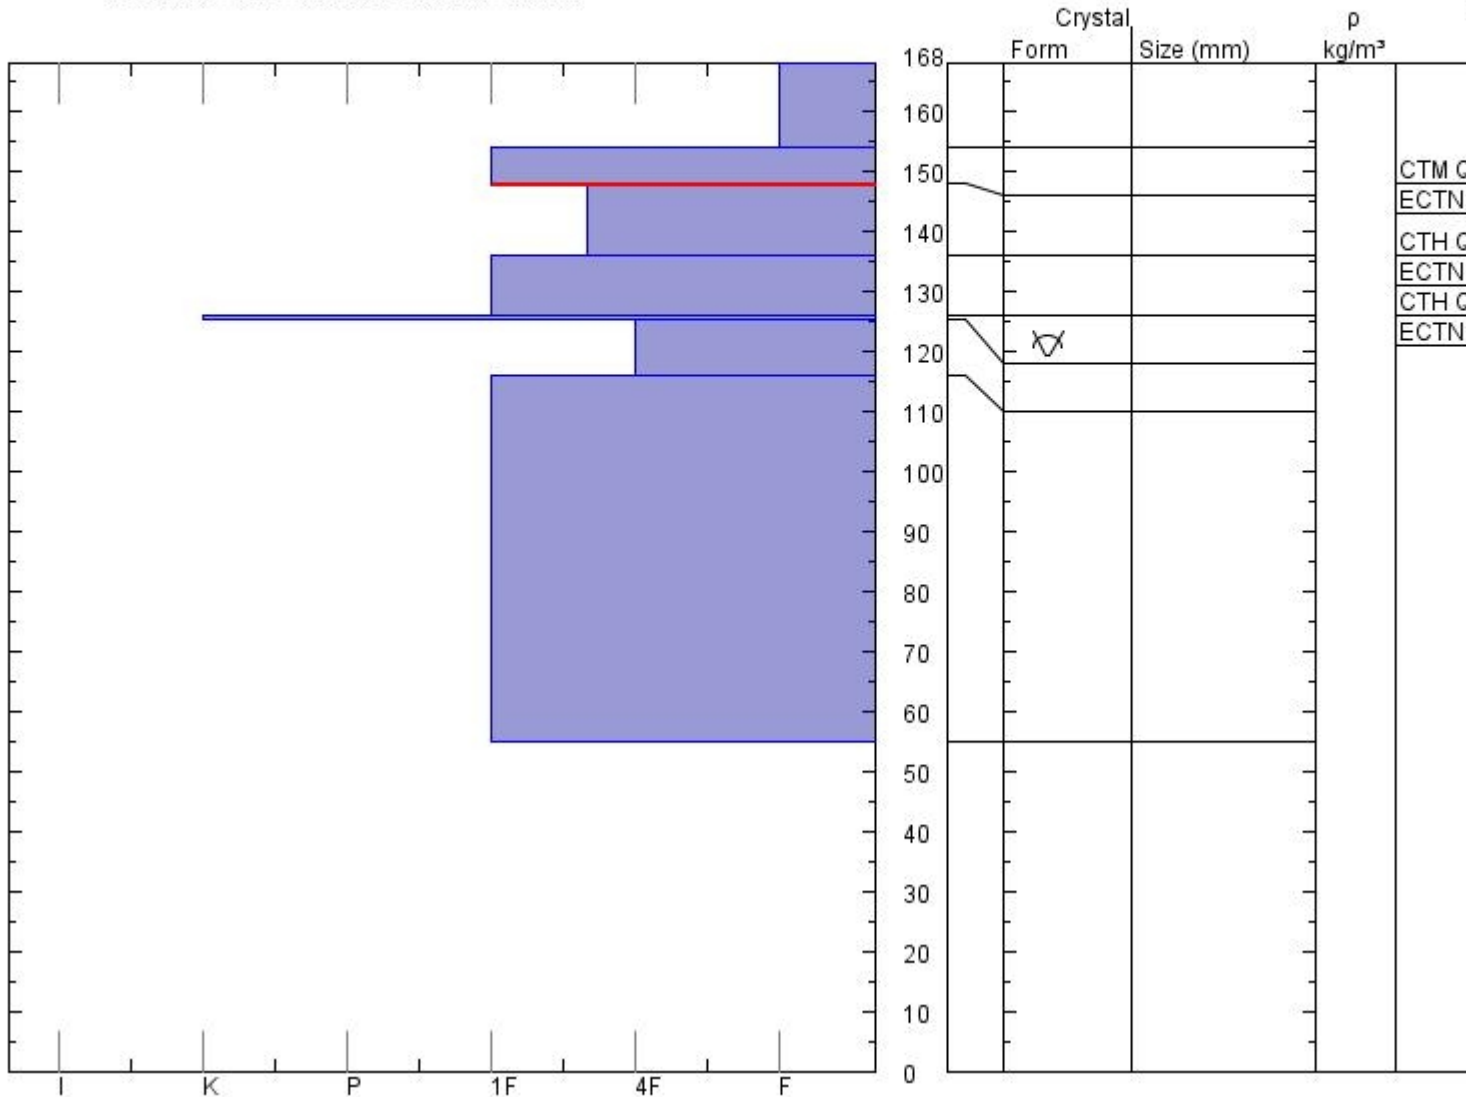

Snow Pit Profile  
**Taylor Fk Wild Bndry**  
**S Madison, MT**  
 Elevation (ft) **8873**  
 Aspect: **238**

Observer: **Mark Staples**  
**Fri Mar 04 11:00:00 MST 2011**  
 Co-ord: **111.35878 W 44.98014 N**  
 Slope: **26**  
 Wind loading: **no**

Stability on similar slopes: **Very Good**    Stability Test Notes:  
 Air Temperature: **C**  
 Sky Cover: **sky < 2/8 covered**  
 Precipitation:  
 Wind: **Calm**

Activities: **Snowmobile tracks on slope.**

Notes: **Solid snowpack. A bit shallower than I would have expected, but totally stable. No facets, mainly density changes allowed CT to break Q2 in between hard wind slabs**

No Region, 2011-03-04