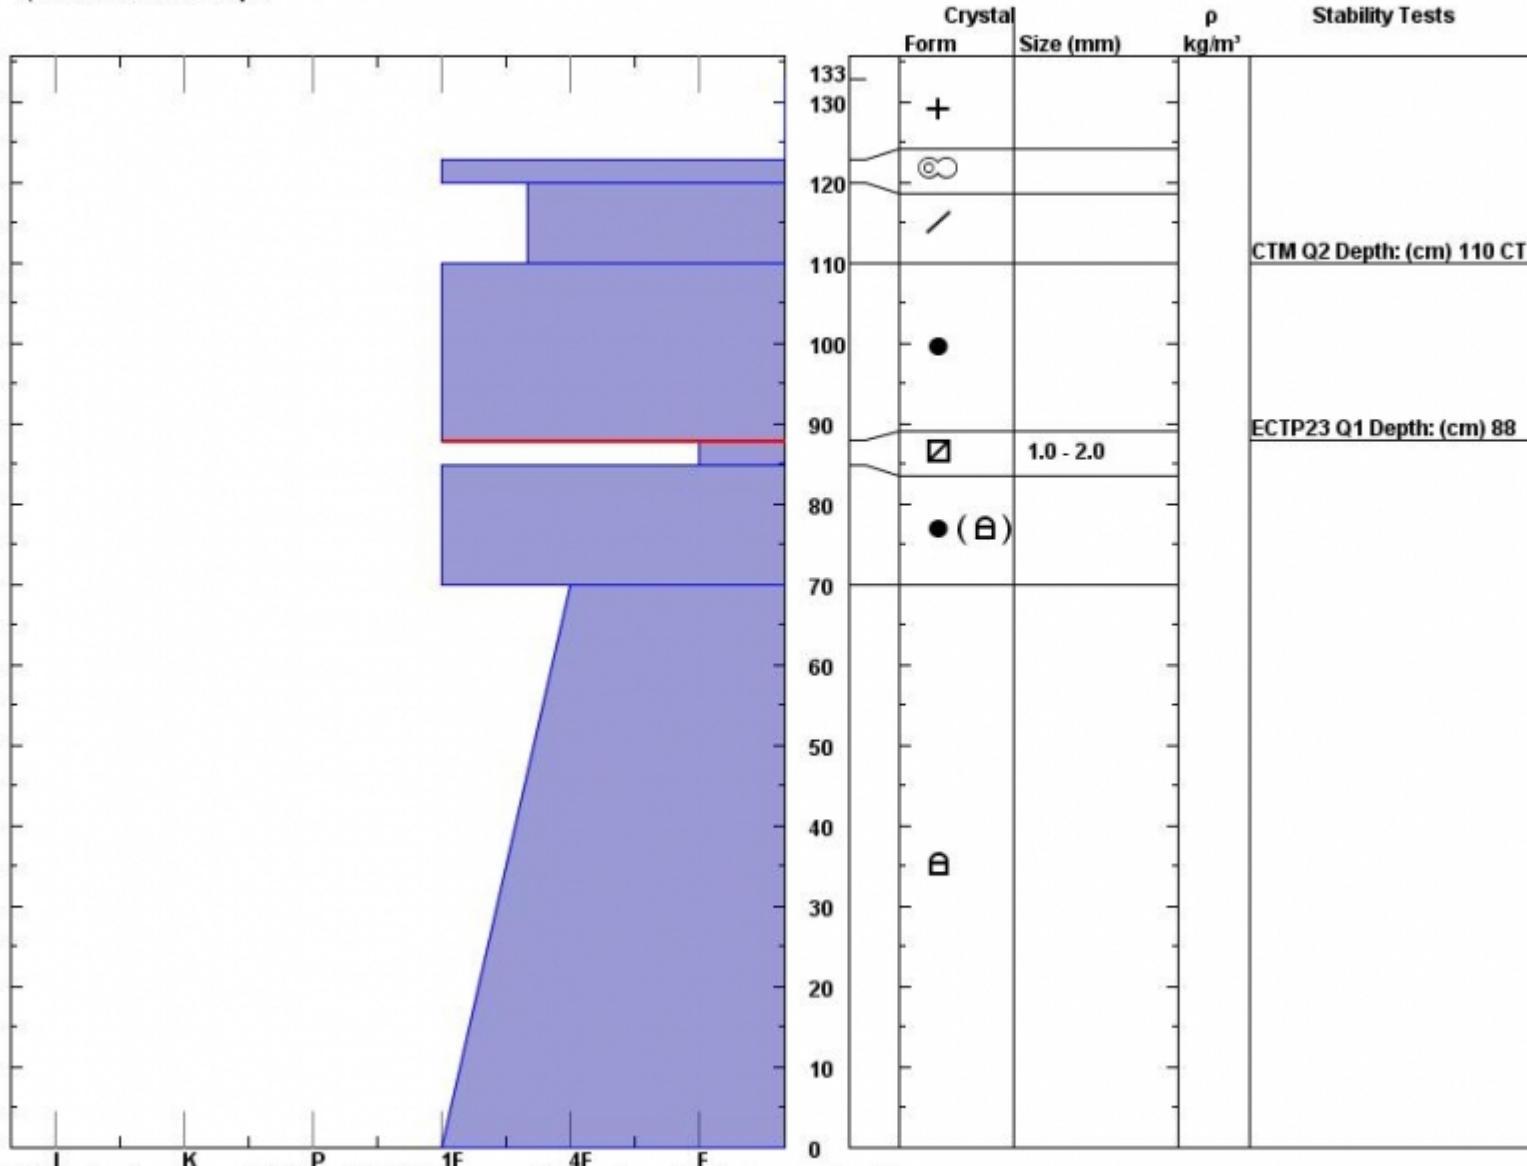

Snow Pit Profile

Observer: **Eric Knoff**

Stability on similar slopes: **Good**

Stability Test Notes:

Layer notes

Bacon Rind

Sat Mar 12 00:42:00 MST 2011

Air Temperature: **23 F**

85-88: Pro

Southern Madison Range

Co-ord: **44.96119 N 111.10794 W**

Sky Cover: **Clear**

Elevation (ft) **8800**

Slope: **25**

Precipitation:

Aspect: **230**

Wind loading: **no**

Wind: **SW Light Breeze**

Specifics: **We skied slope.**

Notes: Facets propagated at 85. I think this layer will take a large load to be a real problem.

Advisory Region
Southern Madison
Southern Madison, 2011-03-14