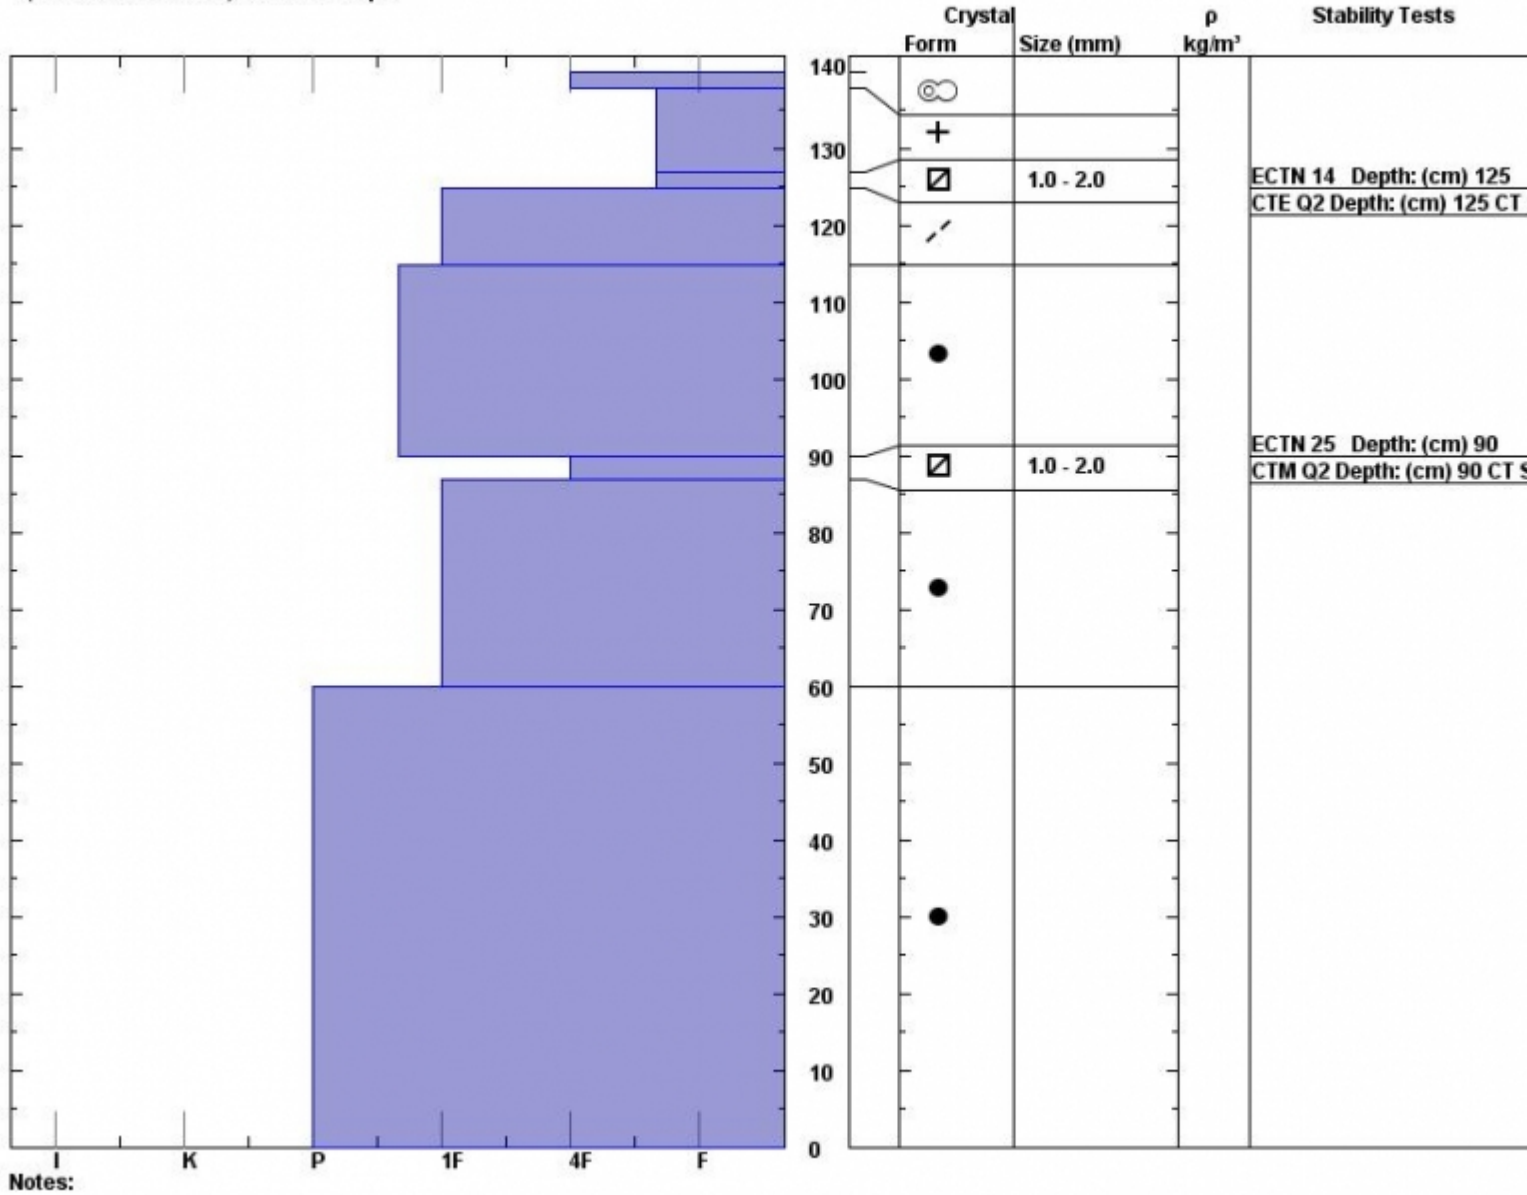

Snow Pit Profile
Teepee Basin
Southern Madison Range
 Elevation (ft) **9000**
 Aspect: **120**
 Specifics: **Ski Area Pit; We skied slope.**

Observer: **Eric Knoff**
Sun Mar 13 00:51:00 MST 2011
 Co-ord: **N W**
 Slope: **35**
 Wind loading: **no**

Stability on similar slopes: **Fair**
 Air Temperature: **20 F**
 Sky Cover: **sky 8/8 covered**
 Precipitation:
 Wind: **SW Light Breeze**

Stability Test Notes:
 Layer notes:
87-90: Pro

Advisory Region
 Southern Madison
 Southern Madison, 2011-03-14