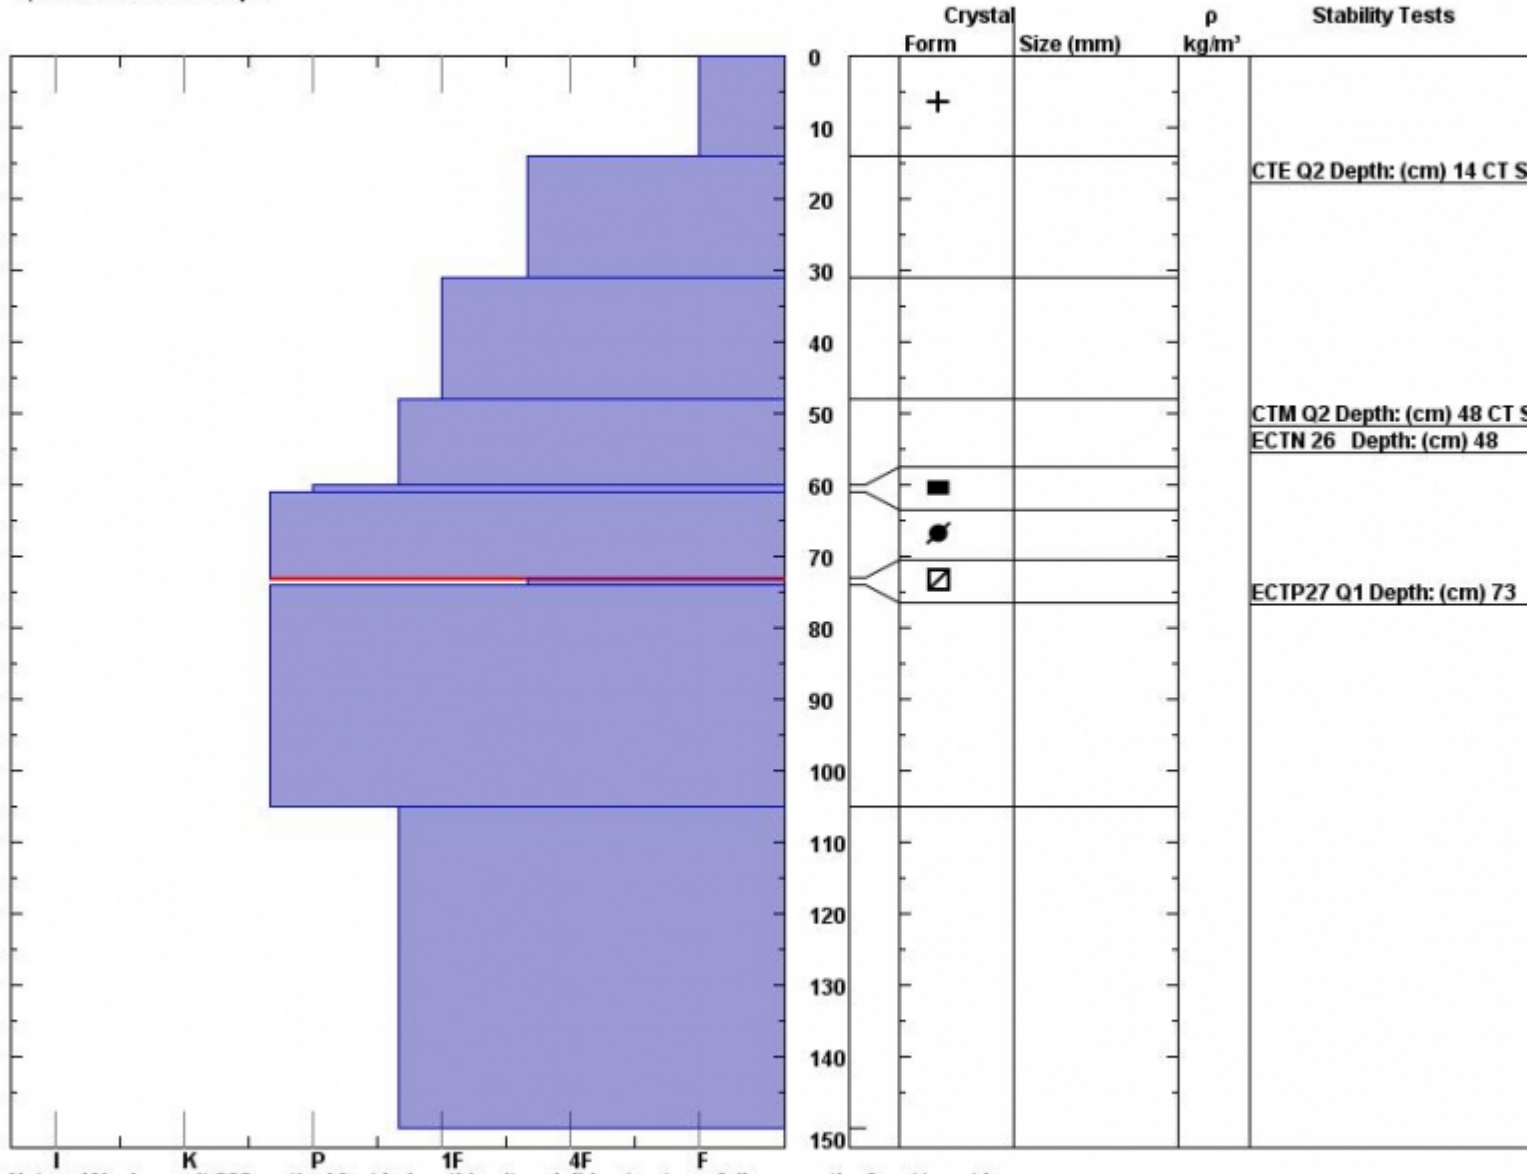

Snow Pit Profile  
**Beehive**  
**Northern Gallatin, MT**  
 Elevation (ft) **9400**  
 Aspect: **90**  
 Specifics: **We skied slope.**

Observer: **Eric Knoff**  
**Mon Mar 28 23:03:00 MDT 2011**  
 Co-ord: **45.32335 N 111.38107 W**  
 Slope: **30**  
 Wind loading: **no**

Stability on similar slopes: **Good**  
 Air Temperature: **F**  
 Sky Cover: **sky 4/8 to 8/8 covered**  
 Precipitation:  
 Wind: **W Light Breeze**

Stability Test Notes:  
 Layer notes:  
**73-74: Pro**

Notes: We dug a pit 200 vertical feet below this pit and did not get any failures on the facet/crust layer.

Advisory Region  
 Northern Madison  
 Northern Madison, 2011-03-28