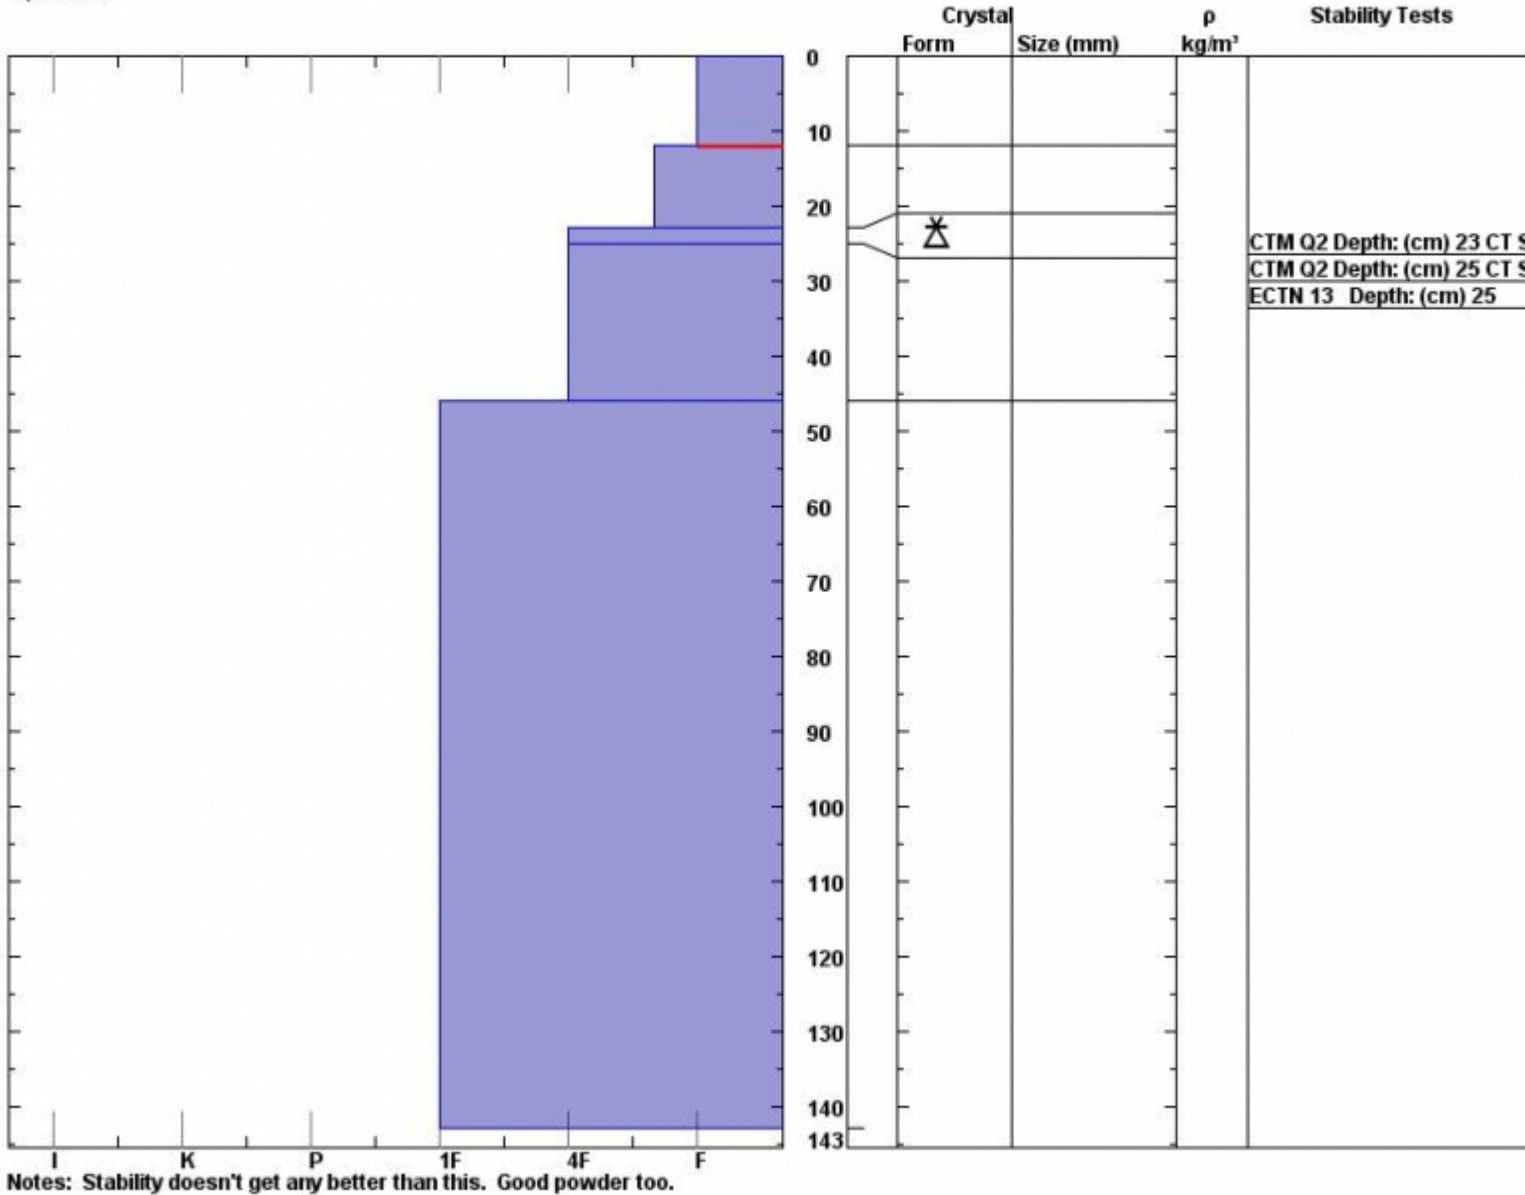

Snow Pit Profile  
**Yellow Mtn**  
**N Madison, MT**  
 Elevation (ft) **9320**  
 Aspect: **70**  
 Specifics:

Observer: **Mark Staples**  
**Thu Apr 07 15:26:30 MDT 2011**  
 Co-ord: **45.29898 N 111.31975 W**  
 Slope: **33**  
 Wind loading:

Stability on similar slopes:  
 Air Temperature: **C**  
 Sky Cover: **Clear**  
 Precipitation:  
 Wind: **Calm**

Stability Test Notes:

Layer notes:  
**0-12: Prob**

No Region, 2011-04-07