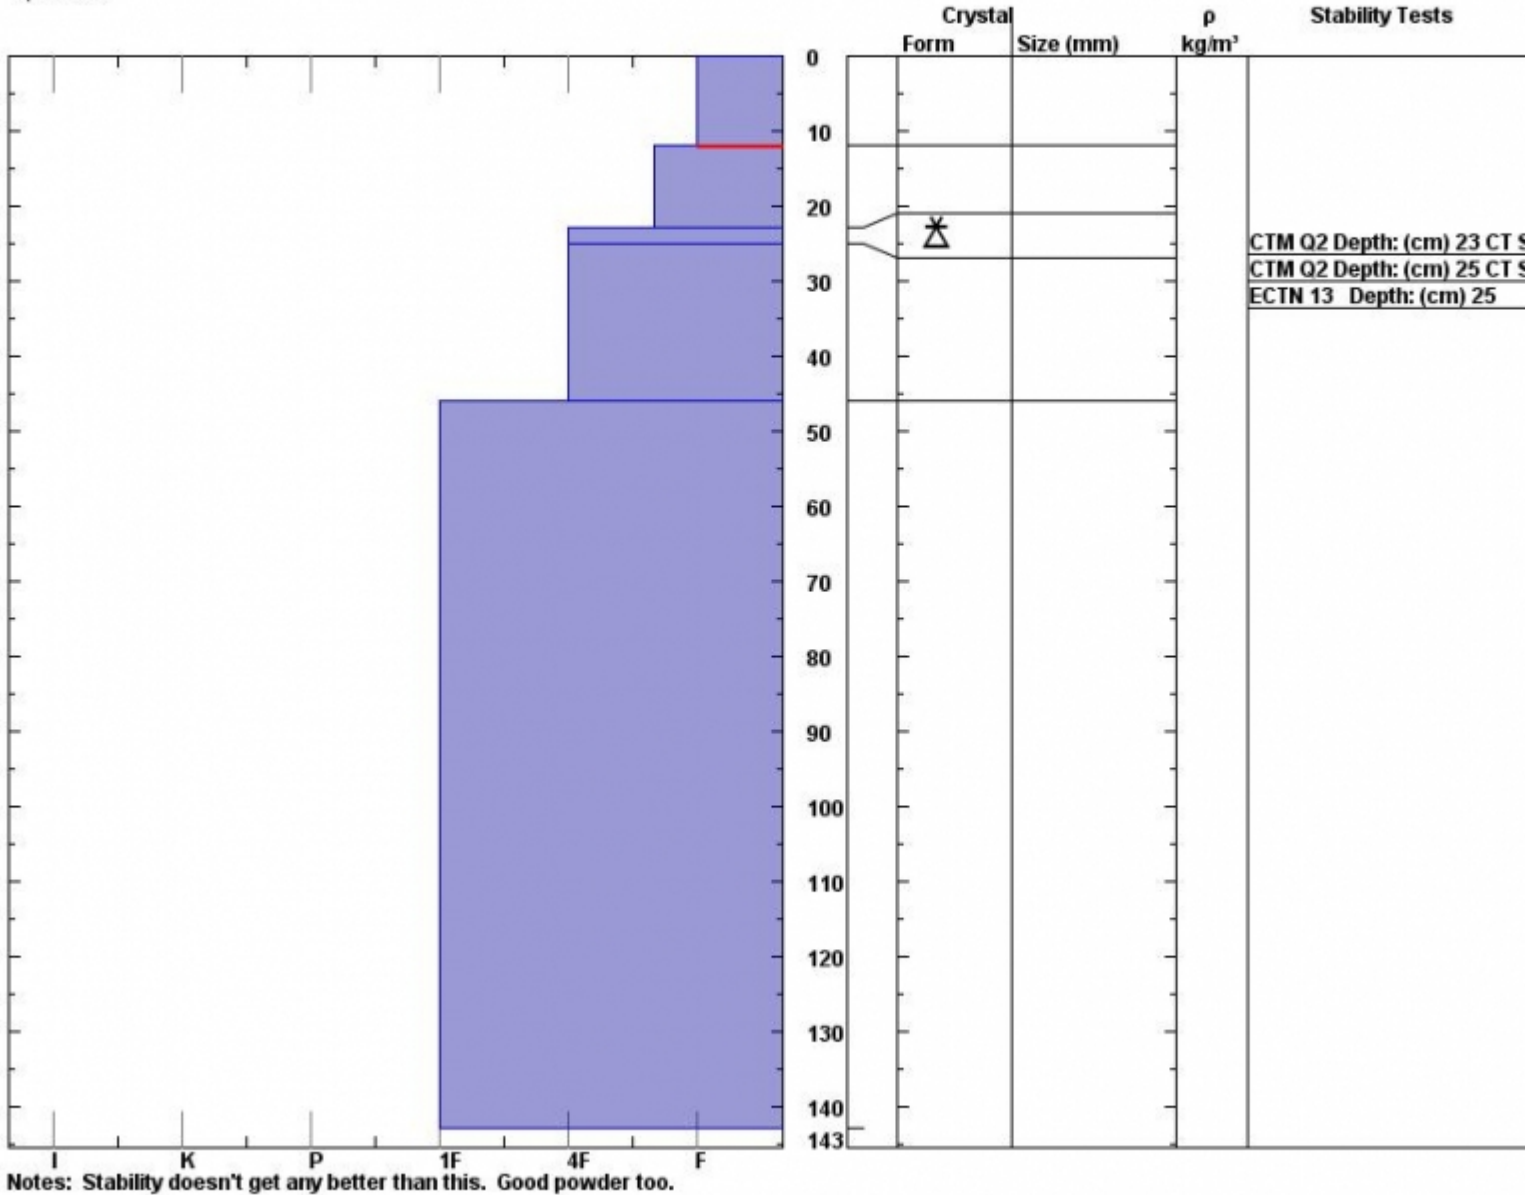

Snow Pit Profile  
**Yellow Mtn**  
**N Madison, MT**  
 Elevation (ft) **9320**  
 Aspect: **70**  
 Specifics:

Observer: **Mark Staples**  
**Thu Apr 07 15:26:30 MDT 2011**  
 Co-ord: **45.29898 N 111.31975 W**  
 Slope: **33**  
 Wind loading:

Stability on similar slopes:  
 Air Temperature: **C**  
 Sky Cover: **Clear**  
 Precipitation:  
 Wind: **Calm**

Stability Test Notes:

Layer note  
**0-12: Prob**

No Region, 2011-04-07