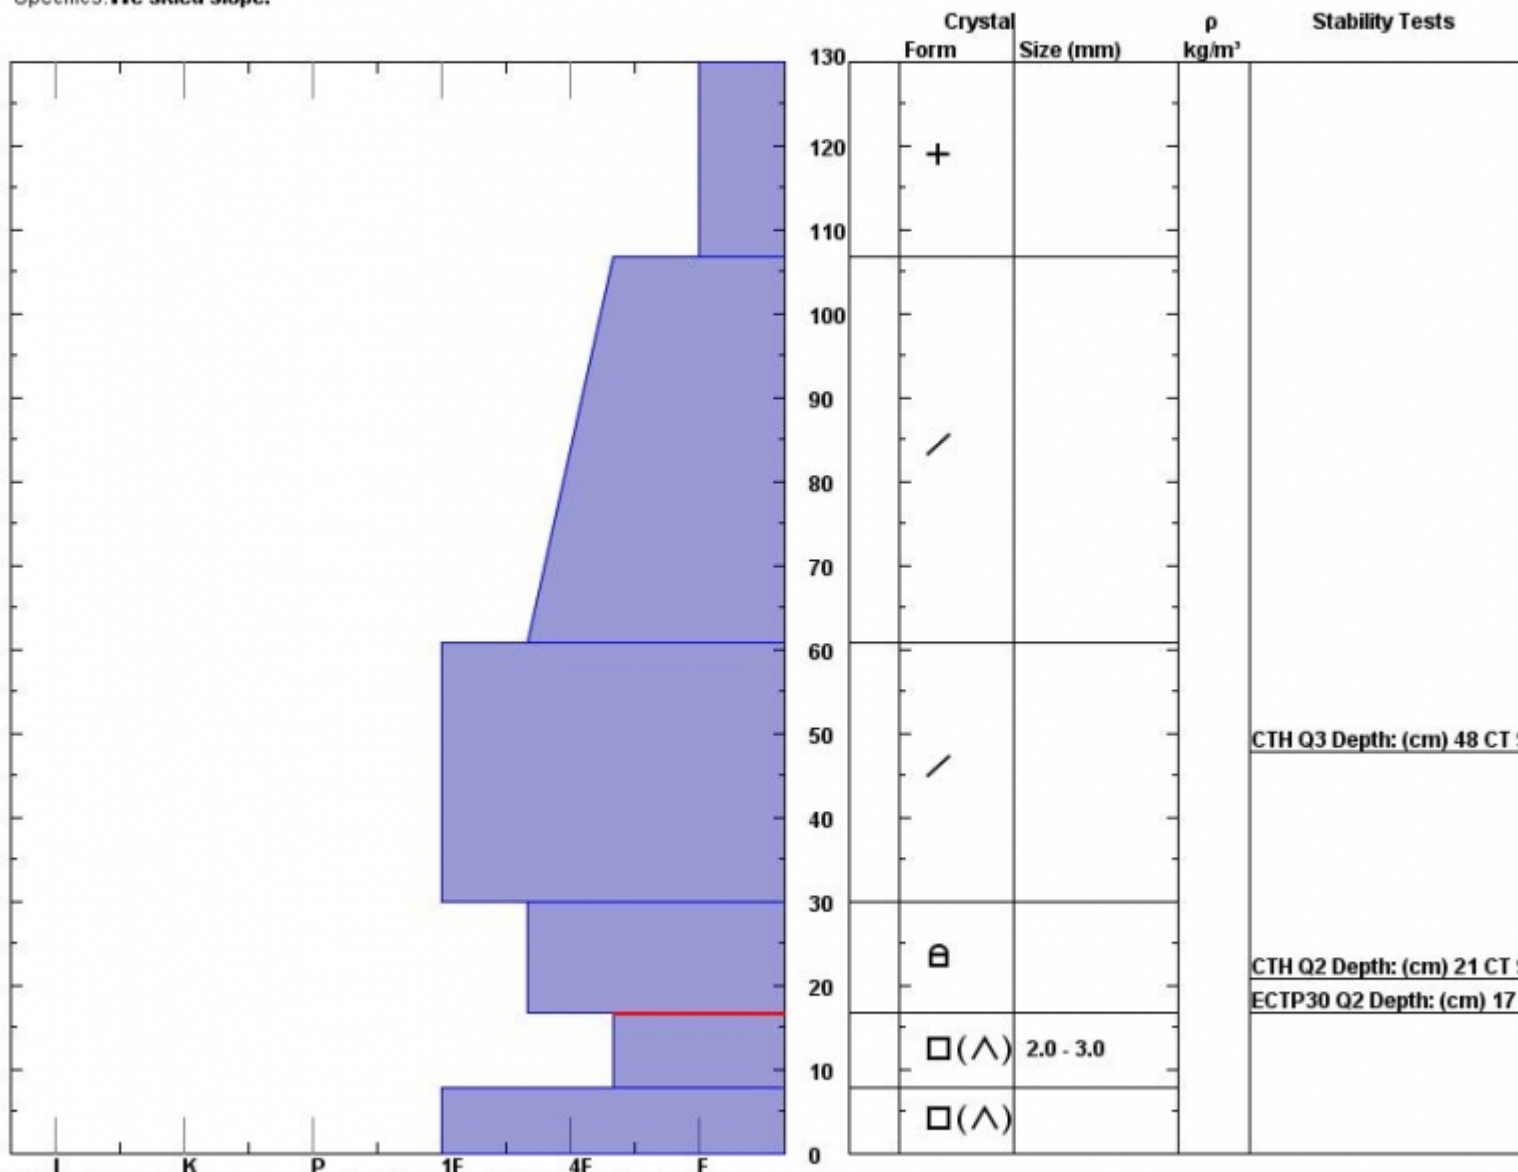

Snow Pit Profile  
**Mt Wolverine**  
**cooke City, MT**  
 Elevation (ft) **8900**  
 Aspect: **50**  
 Specifics: **We skied slope.**

Observer: **Eric Knoff**  
**Sat Dec 17 15:11:00 MST 2011**  
 Co-ord: **N W**  
 Slope: **30**  
 Wind loading: **no**

Stability on similar slopes: **Good**  
 Air Temperature: **20 F**  
 Sky Cover: **Clear**  
 Precipitation:  
 Wind: **SW Light Breeze**

Stability Test Notes:  
 Layer notes:  
**8-17: Prob**

Notes: Deeper/stronger snowpack. Felt comfortable skiing the slope.