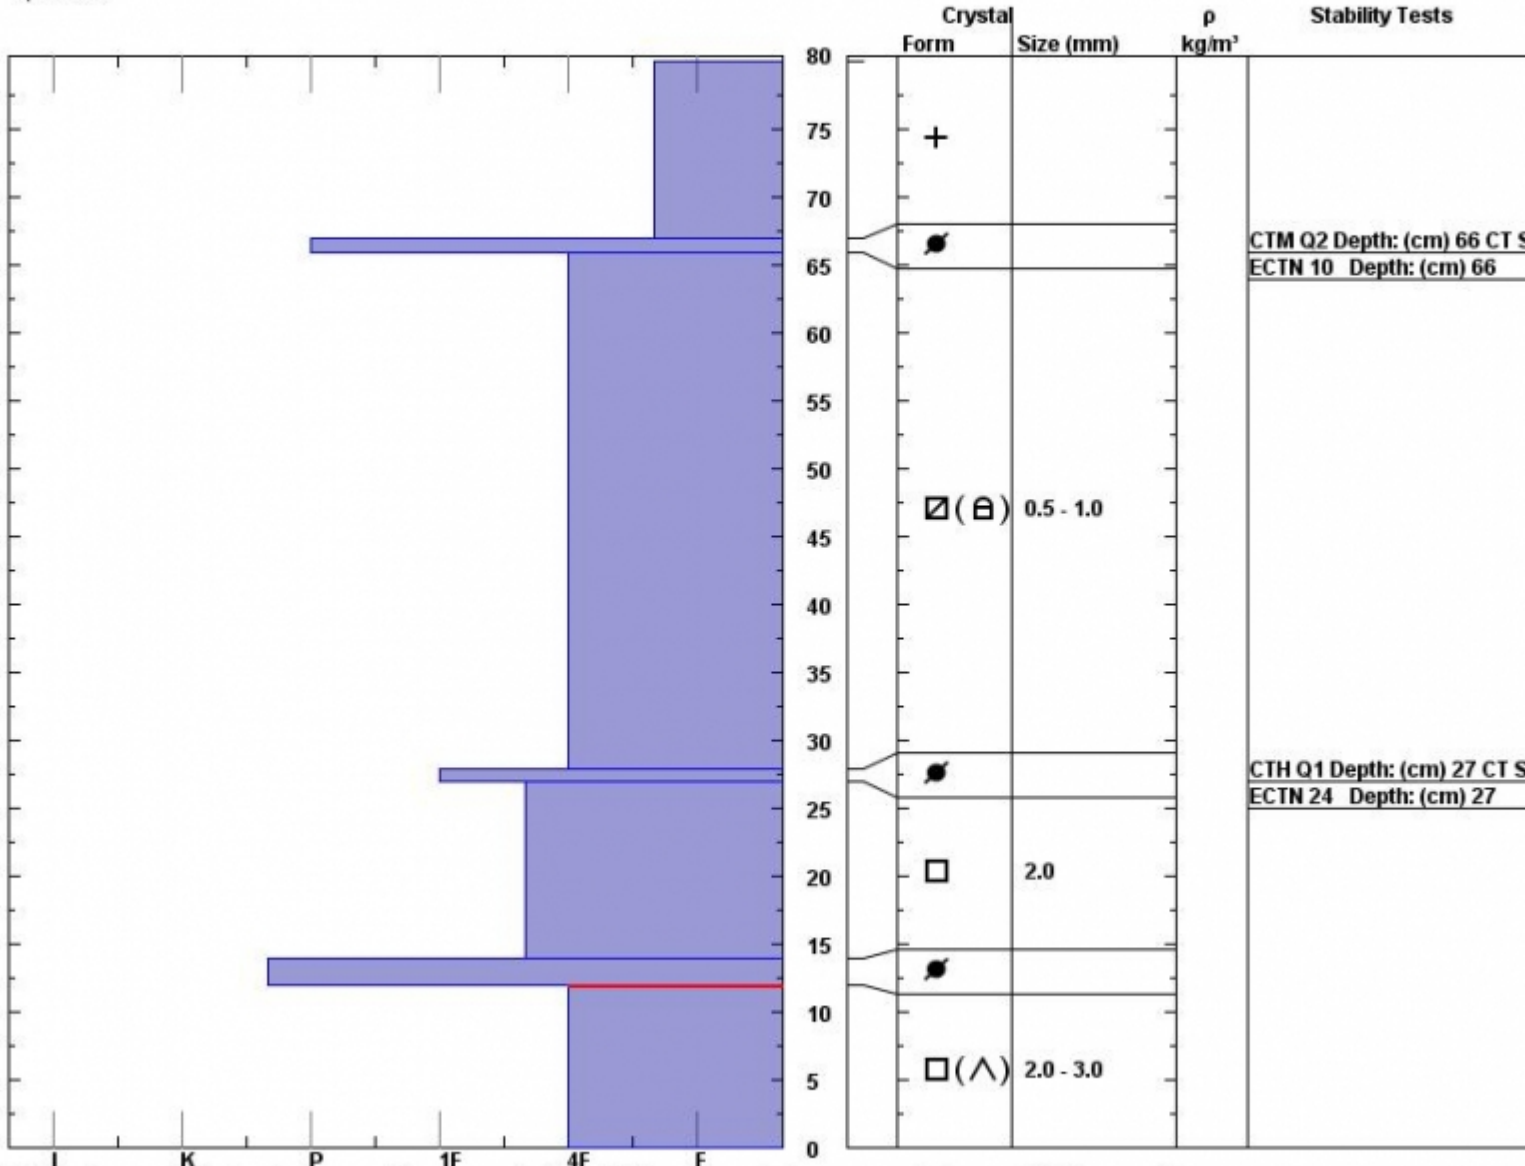

Snow Pit Profile  
**Fisher Peak**  
**Cooke City, MT**  
 Elevation (ft) **9809**  
 Aspect: **80**  
 Specifics:

Observer: **Eric Knoff**  
**Sat Dec 17 23:00:00 MST 2011**  
 Co-ord: **45.06693 N 109.95754 W**  
 Slope: **33**  
 Wind loading: **no**

Stability on similar slopes: **Good**  
 Air Temperature: **25 F**  
 Sky Cover: **Clear**  
 Precipitation:  
 Wind: **SW Light Breeze**

Stability Test Notes: Layer note  
**0-12: Prob**

Notes: Snowpack is showing signs of improvement. It would take a large load or a very unlucky soul to trigger a slide.