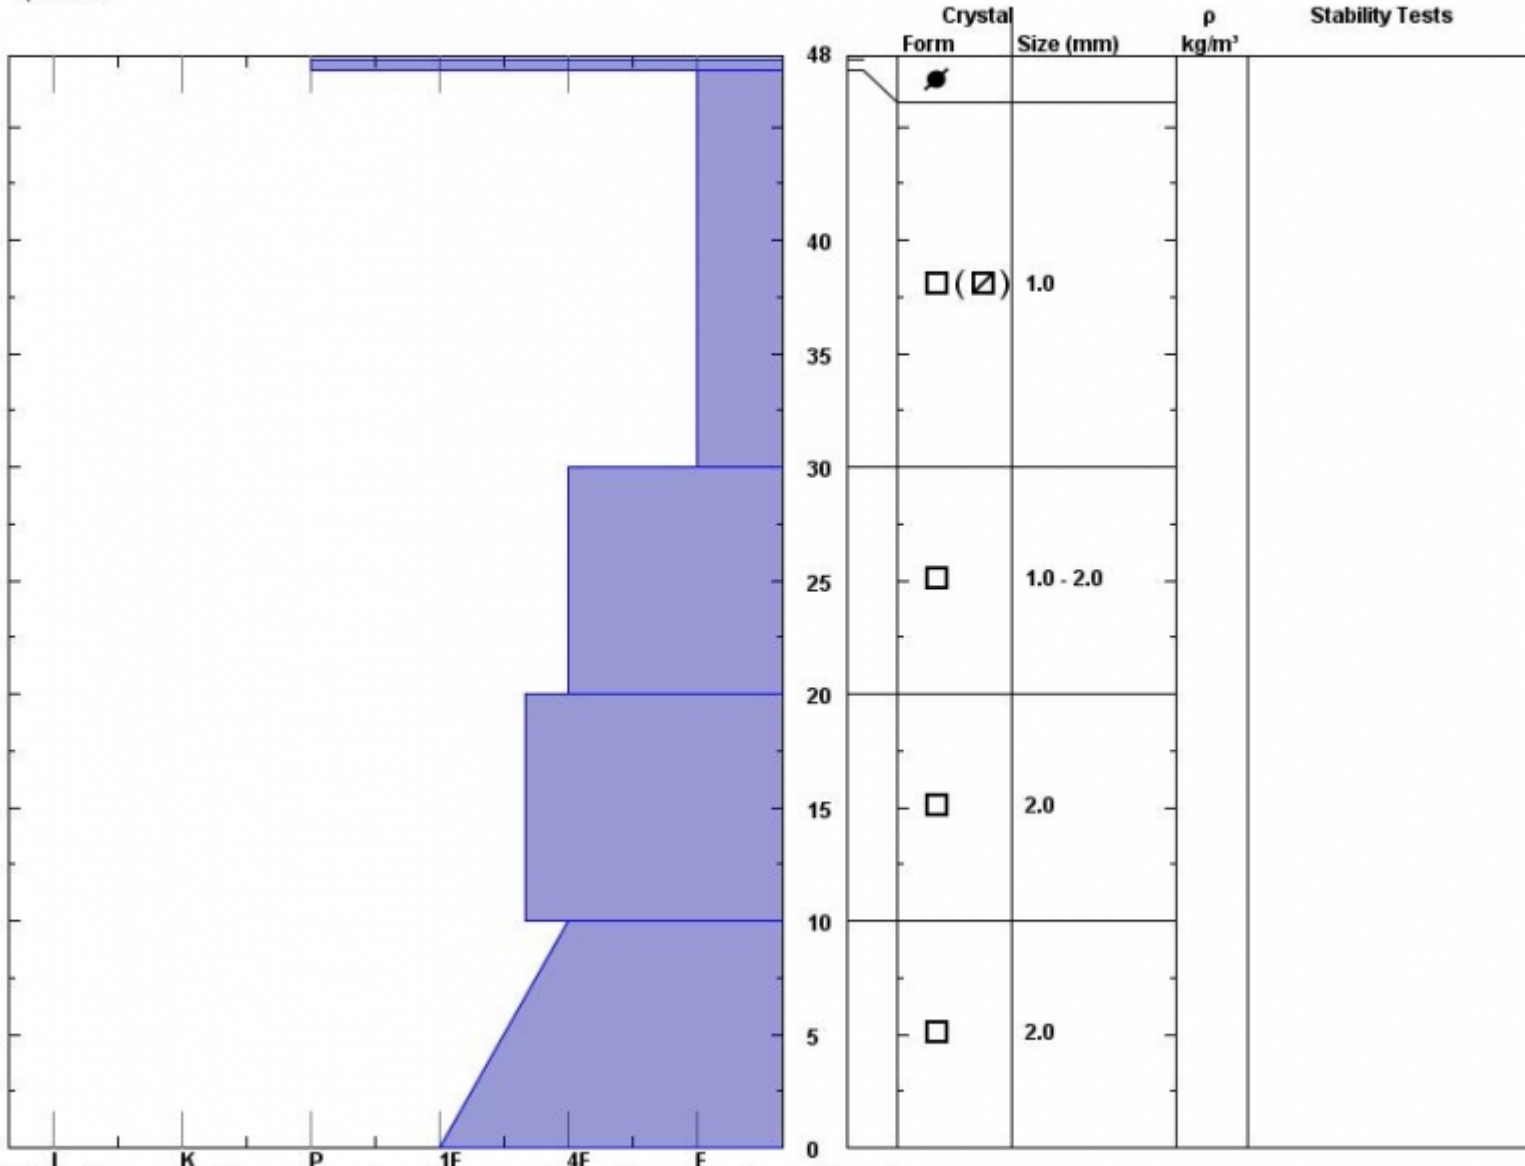

Snow Pit Profile  
**Ski Hill**  
**Lionhead, MT**  
 Elevation (ft) **8100**  
 Aspect: **38**  
 Specifics:

Observer: **Eric Knoff**  
**Thu Dec 22 23:25:00 MST 2011**  
 Co-ord: **N W**  
 Slope: **28**  
 Wind loading: **no**

Stability on similar slopes: **Good**  
 Air Temperature: **15 F**  
 Sky Cover: **Clear**  
 Precipitation:  
 Wind: **NE Calm**

Stability Test Notes: Layer notes

Notes: The snowpack is no different now than a week ago. 50 cm of facets - nothing else.