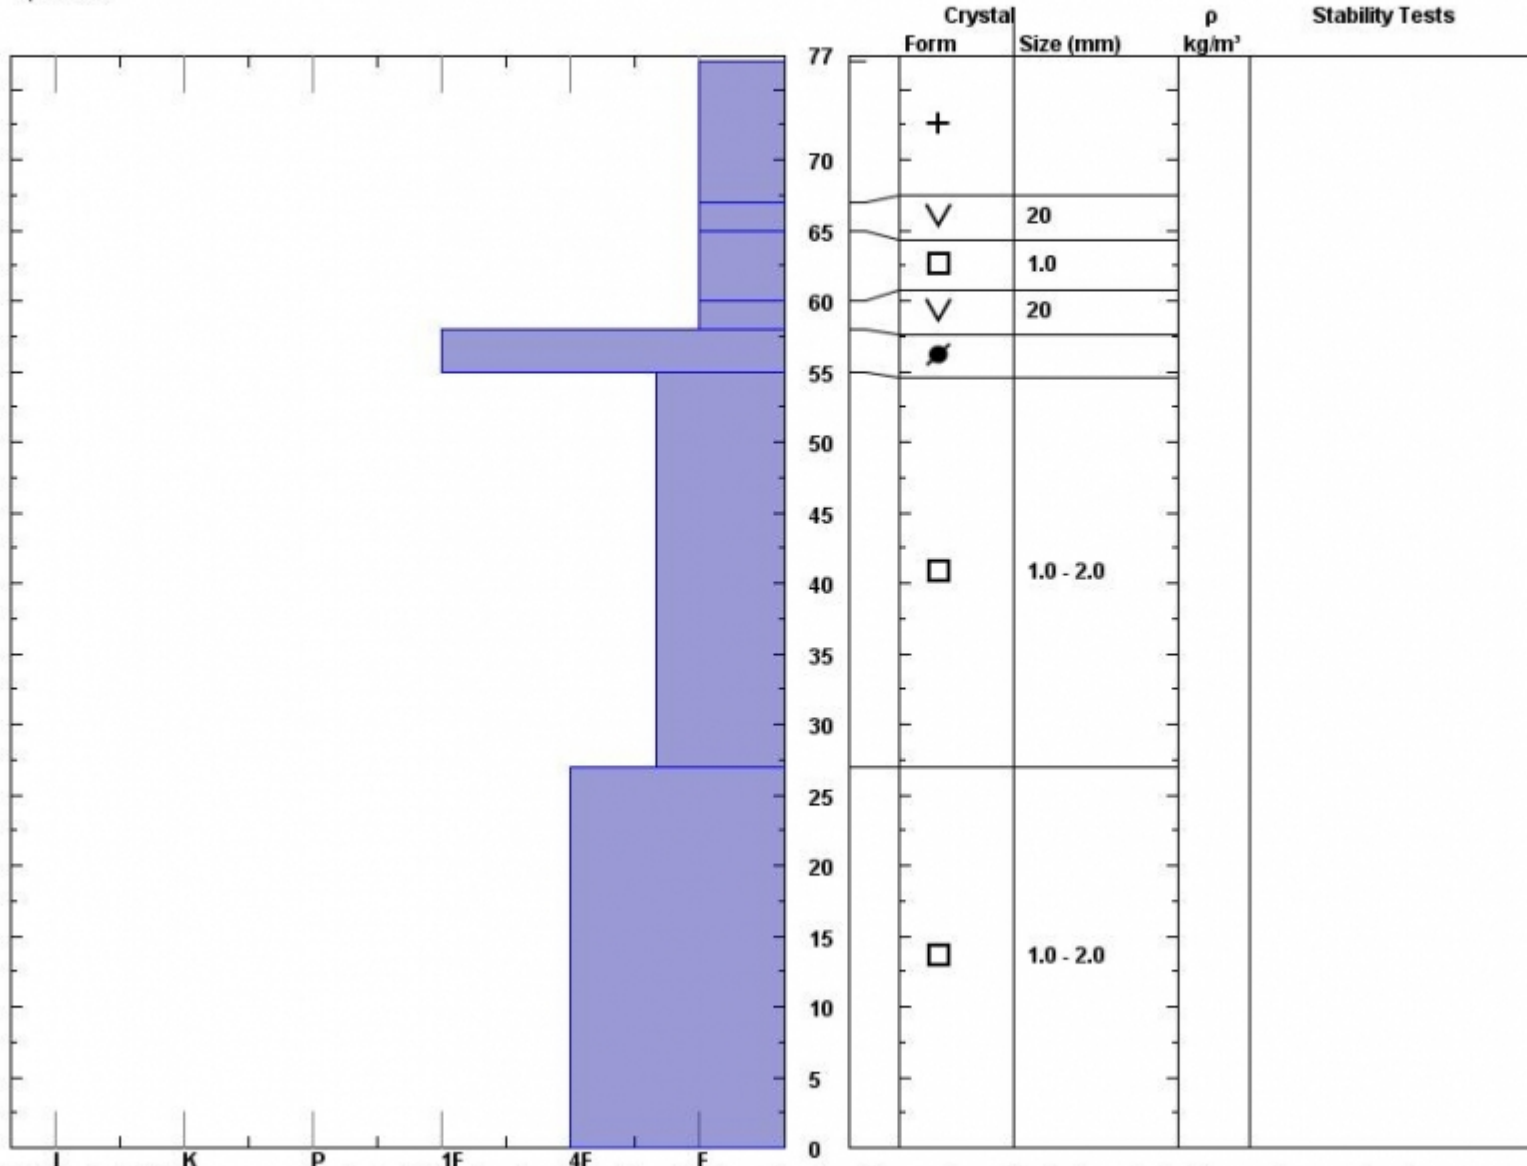

Snow Pit Profile
Lionhead Ridge
Lionhead, MT
 Elevation (ft) **8800**
 Aspect: **25**
 Specifics:

Observer: **Eric Knoff**
Thu Dec 22 23:50:00 MST 2011
 Co-ord: **N W**
 Slope: **30**
 Wind loading: **no**

Stability on similar slopes: **Good**
 Air Temperature: **15 F**
 Sky Cover: **Clear**
 Precipitation:
 Wind: **NE Calm**

Stability Test Notes: Layer notes

Notes: A slightly deeper snowpack due to the location below the ridgeline. Structure is equally weak - just need a load to produce avalanches.