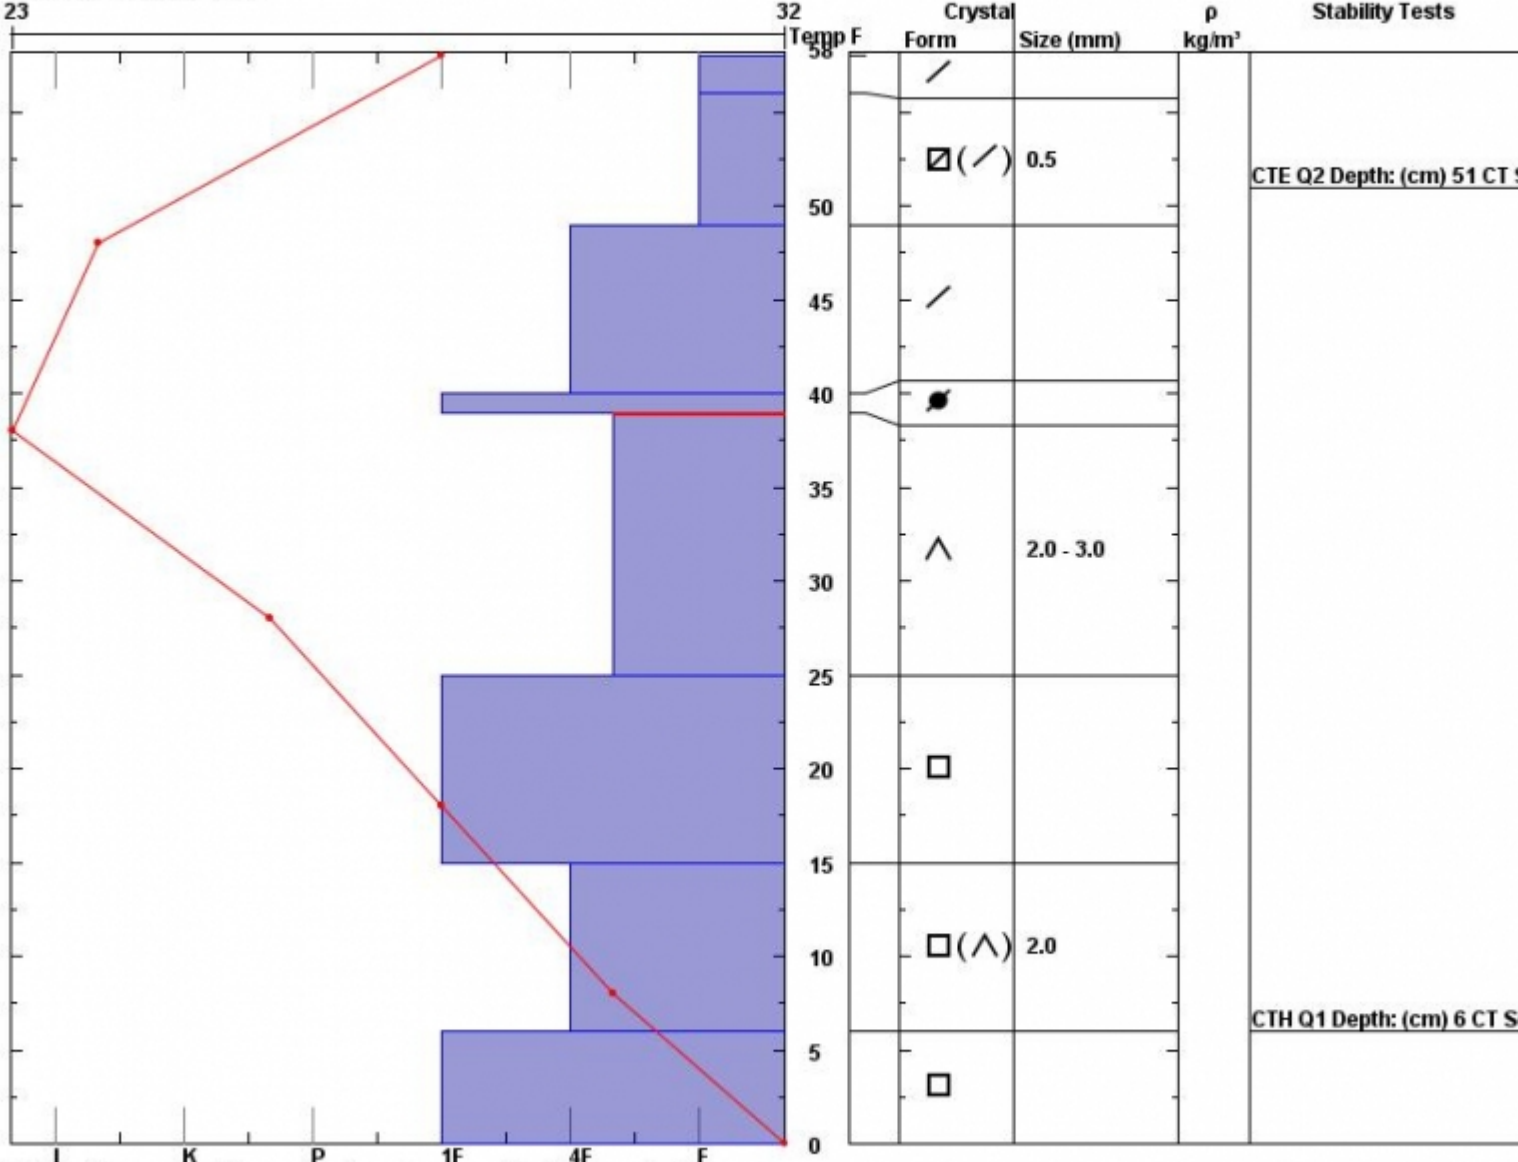

Snow Pit Profile
Bridger Bowl
Bridger, MT
 Elevation (ft) **8050**
 Aspect: **20**
 Specifics: **We skied slope.**

Observer: **Eric Knoff**
Sat Dec 24 23:30:00 MST 2011
 Co-ord: **45.81617 N 110.92934 W**
 Slope: **35**
 Wind loading: **no**

Stability on similar slopes: **Good**
 Air Temperature: **28 F**
 Sky Cover: **Clear**
 Precipitation:
 Wind: **W Light Breeze**

Stability Test Notes:
 Layer notes:
25-39: Pro

Notes: The snowpack is weak but needs more of load to be unstable.