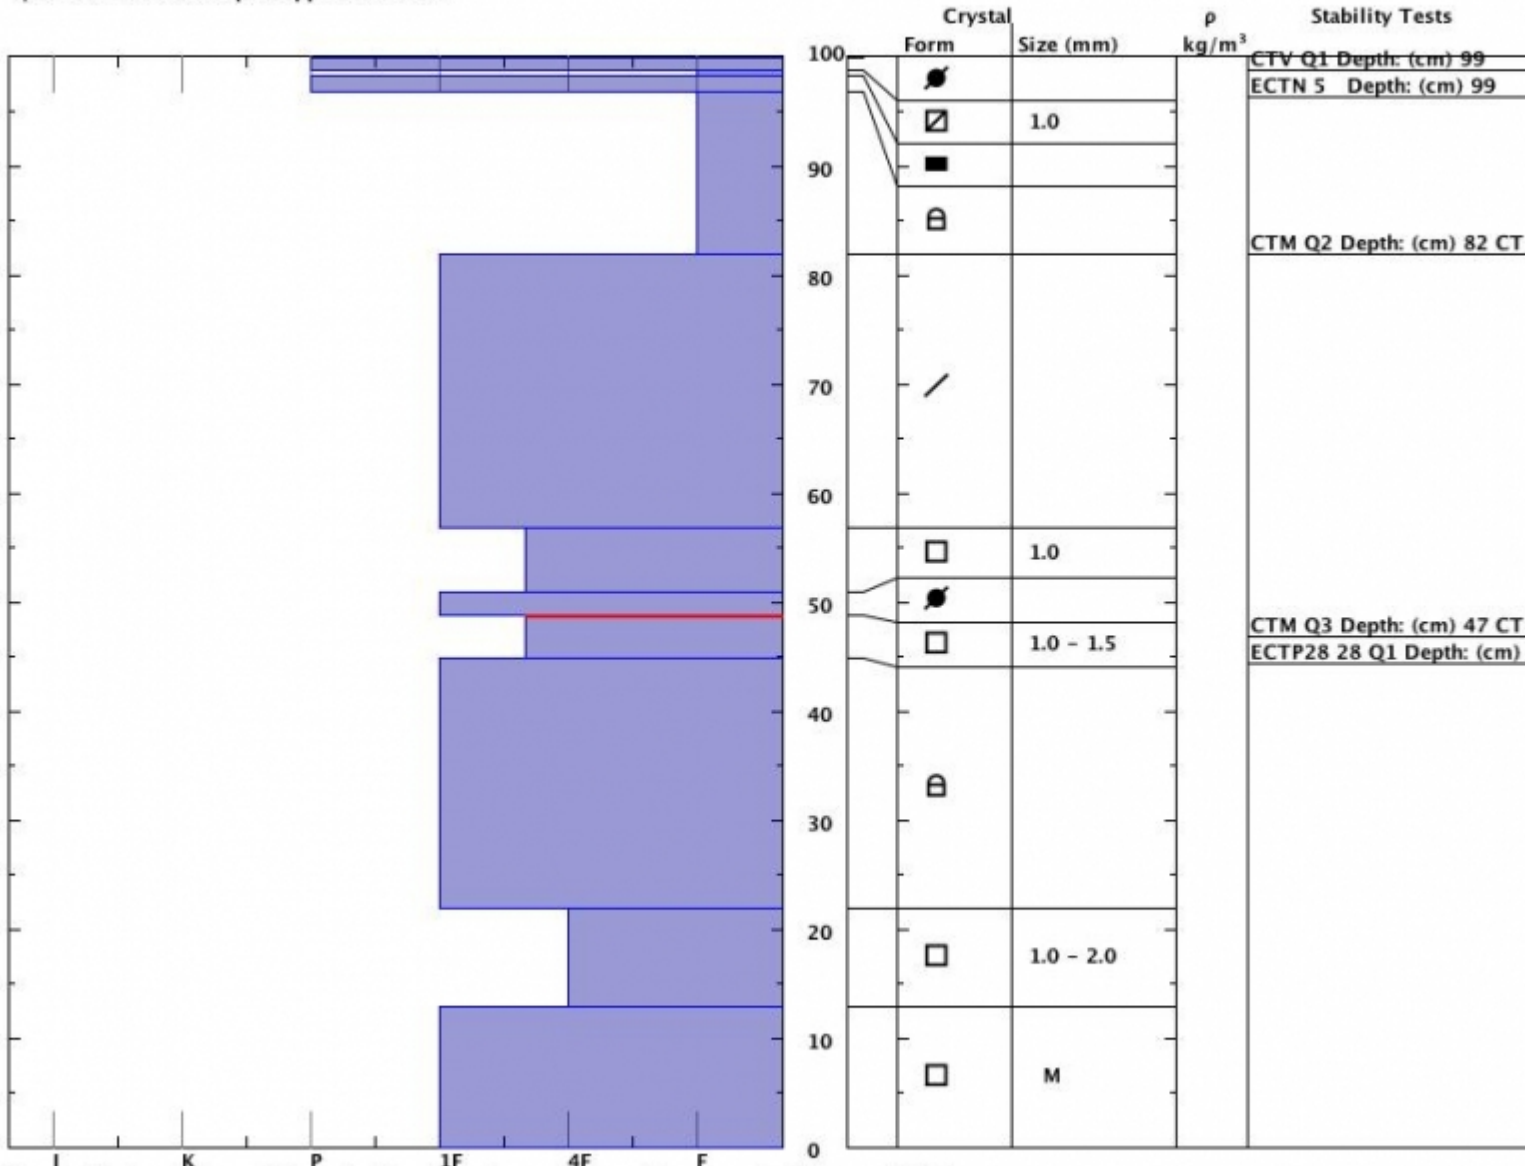

Snow Pit Profile

Spanky's Beehive

Northern Madison, MT

Elevation (ft) **9000**

Aspect: **90**

Specifics: **We skied slope. Supportable crust.**

Observer: **Eric Knoff**

Fri Jan 06 10:00:00 MST 2012

Co-ord: **N W**

Slope: **27**

Wind loading: **yes**

Stability on similar slopes: **Fair**

Air Temperature: **-3.2 C**

Sky Cover: **Clear**

Precipitation: **None**

Wind: **SE Light Breeze**

HS100

Stability Test Notes:

Layer note

45-49: Pr

Notes: Skied only about 300 vertical feet downslope to dig another snowpit. Did not ski full run.

Advisory Region
 Northern Madison
 Northern Madison, 2012-01-08