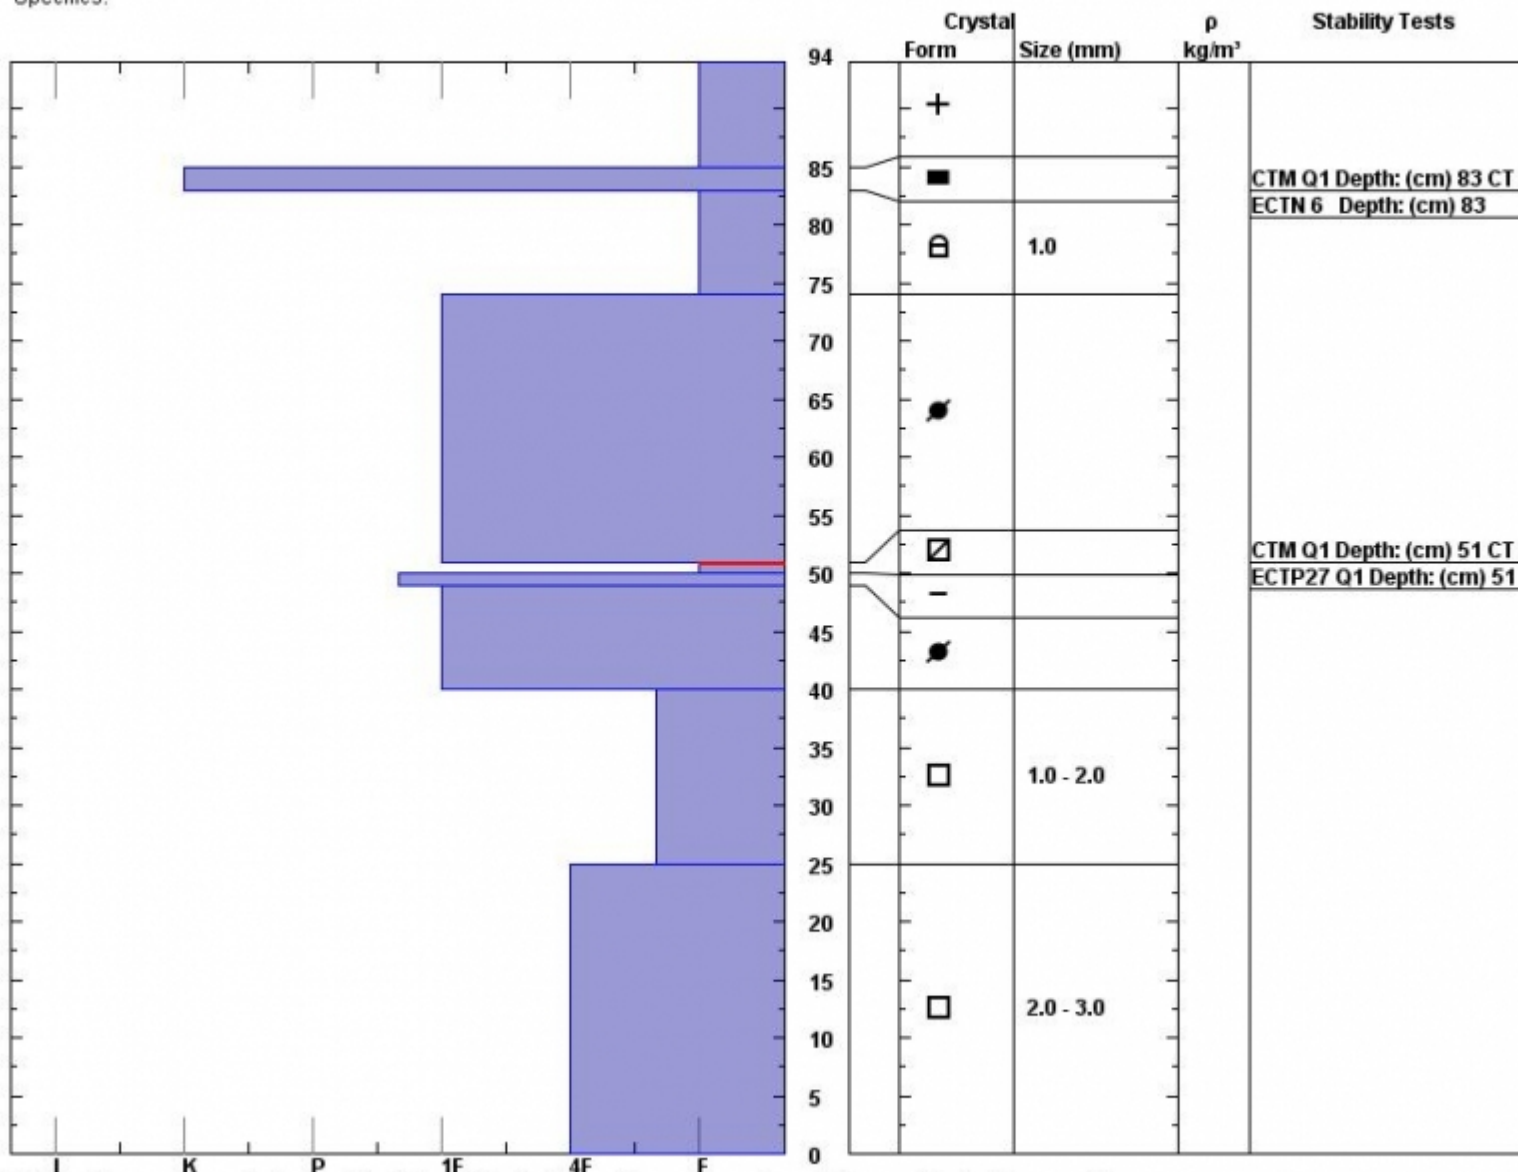

Snow Pit Profile  
**McAtee Basin**  
**Northern Madison, MT**  
 Elevation (ft) **9300**  
 Aspect: **90**  
 Specifics:

Observer: **Eric Knoff**  
**Fri Jan 13 12:52:00 MST 2012**  
 Co-ord: **45.18422 N 111.44214 W**  
 Slope: **34**  
 Wind loading: **previous**

Stability on similar slopes: **Fair**  
 Air Temperature: **30 F**  
 Sky Cover: **Clear**  
 Precipitation:  
 Wind: **SW Light Breeze**

Stability Test Notes:  
 Layer notes:  
**50-51: Pro**

Notes: Stronger snow, but more of a slab. This is the type of slope where it would be possible to trigger a slide.