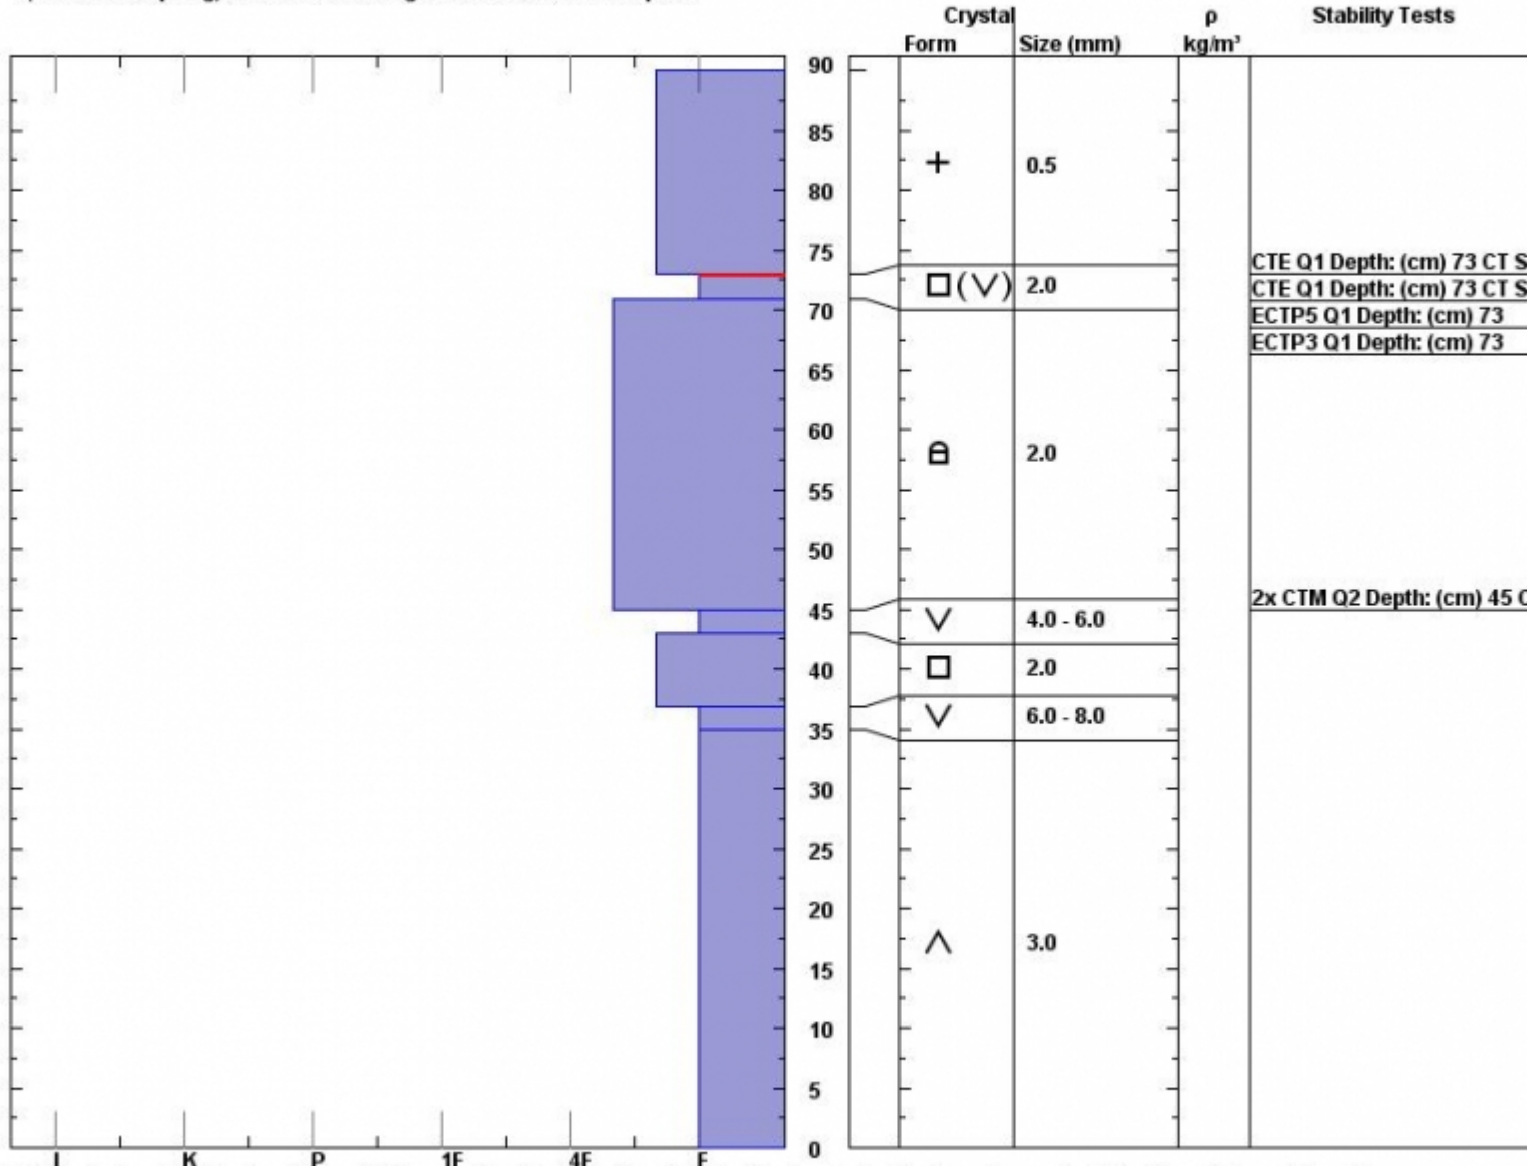

Snow Pit Profile
Ski Hill
Henry Mountains, MT
 Elevation (ft)
 Aspect: **40**
 Specifics: **Collapsing, localized. Cracking. Recent act on sim slopes.**

Observer: **Doug Chabot**
Thu Jan 19 10:50:00 MST 2012
 Co-ord: **N W**
 Slope: **30**
 Wind loading: **no**

Stability on similar slopes: **Very Poor**
 Air Temperature: **C**
 Sky Cover: **sky 8/8 covered**
 Precipitation: **Snow - 2 cm/hr**
 Wind: **Calm**

Stability Test Notes:
 Layer notes:
71-73: Pro

Notes: **Avalanche Warning today. I tried remotely triggering the slope, but had no luck. Continued snow tonight will push it over the edge.**