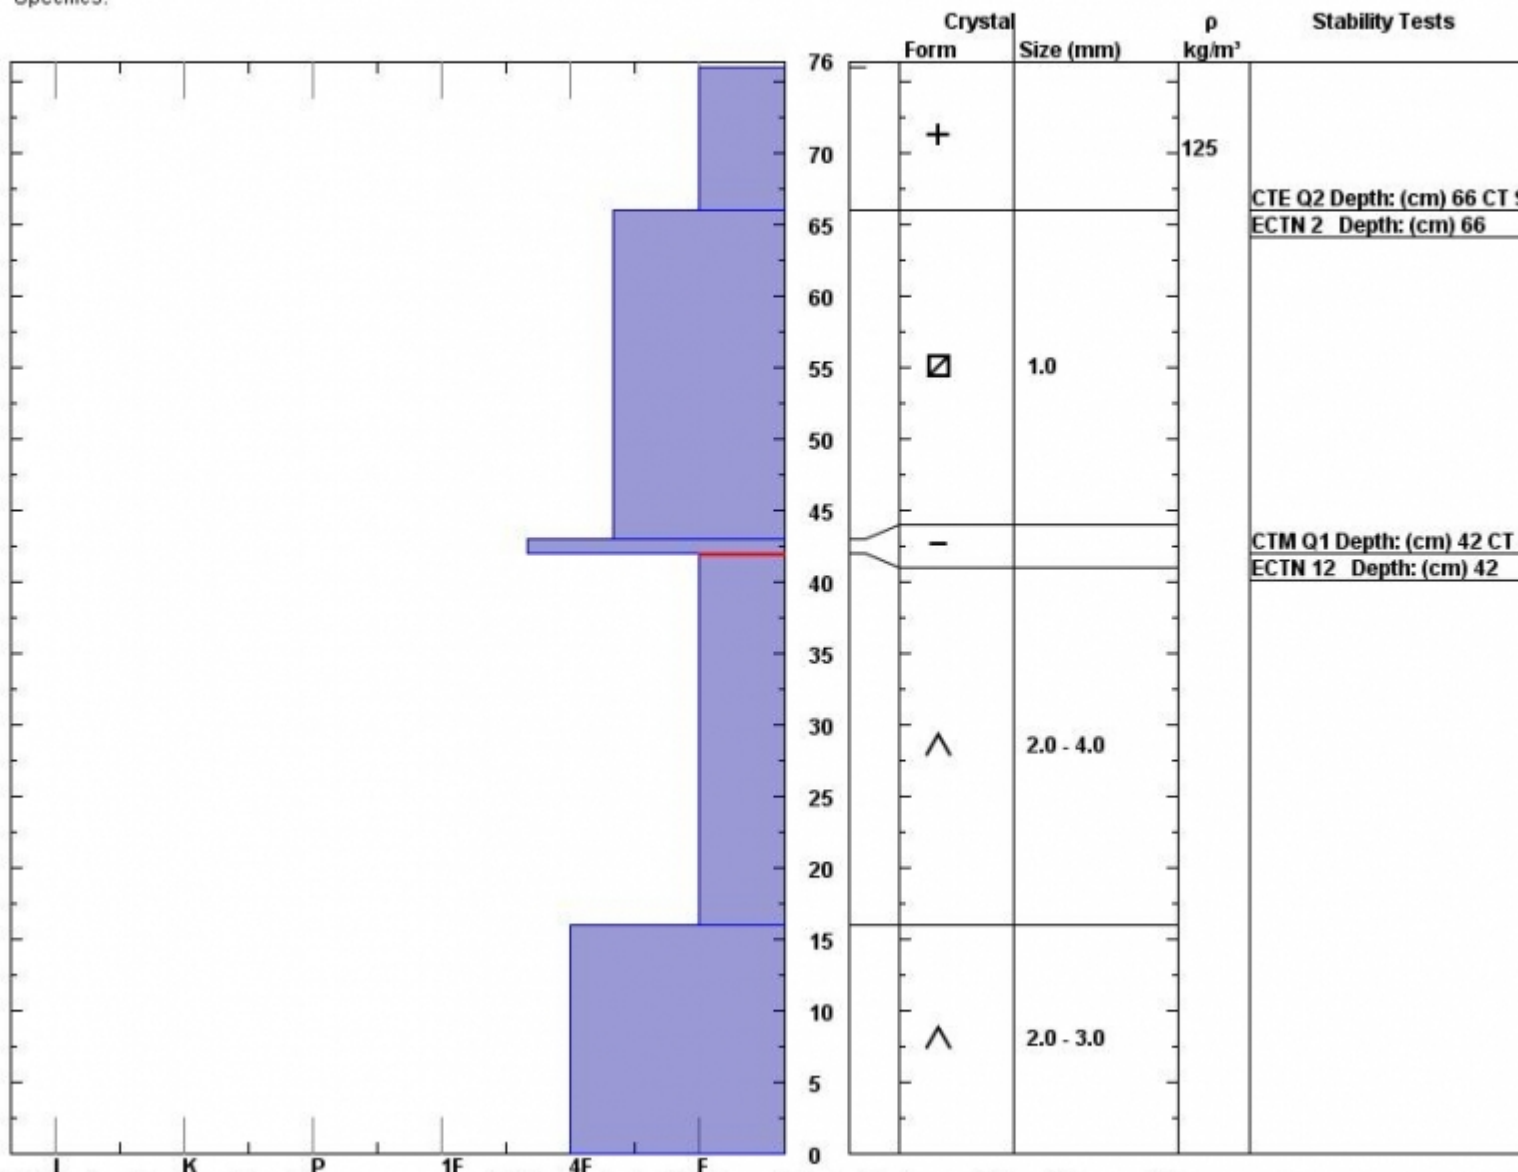

Snow Pit Profile
Trapper Creek
Southern Madison , MT
 Elevation (ft) **8820**
 Aspect: **110**
 Specifics:

Observer: **Eric Knoff**
Thu Jan 19 23:31:00 MST 2012
 Co-ord: **44.83861 N 111.34131 W**
 Slope: **24**
 Wind loading: **no**

Stability on similar slopes: **Fair**
 Air Temperature: **-5 F**
 Sky Cover: **sky 8/8 covered**
 Precipitation:
 Wind: **SW Moderate**

Stability Test Notes: Layer note
16:42: Pro

Notes: No slab no problem. However any slope that has a slab, which is variable due to strong winds, will be unstable.