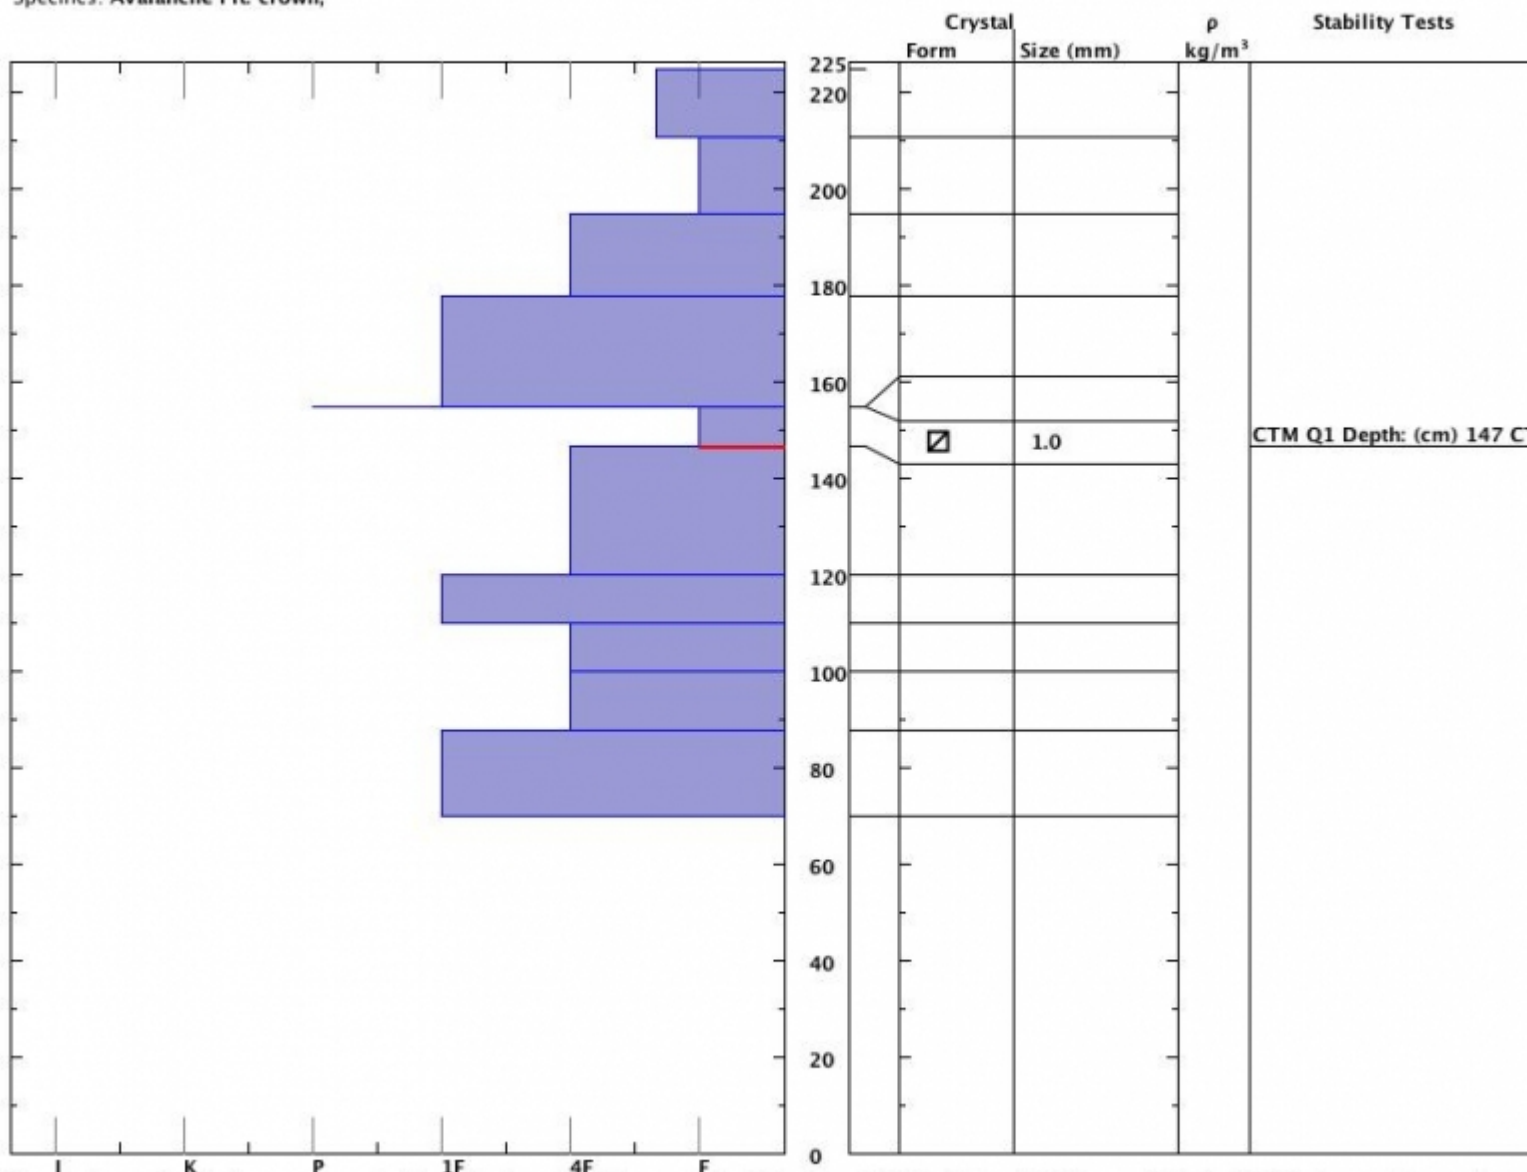

Snow Pit Profile  
 Scotch Bonnet Bowl  
 Beartooth, MT  
 Elevation (ft) 10111  
 Aspect: 120  
 Specifics: Avalanche Pit: crown;

Observer: Mark Staples  
 Sat Jan 21 11:00:00 MST 2012  
 Co-ord: 45.07177 N 109.94473 W  
 Slope: 28  
 Wind loading: yes

Stability on similar slopes: **Very Poor**  
 Air Temperature: C  
 Sky Cover: Clear  
 Precipitation:  
 Wind:

Layer notes:  
 147-155:  
 147 bed s

Notes: Crown Profile in natural avalanche. It broke on nsf layer at 155-147. About 1200ft wide and 700ft vert. Debris 10-15ft deep at deepest depos slope angle 35 deg with many steeper sections at 38 deg. Aspect ESE to SSE. Photo at <http://www.mtavalanche.com/images/12/natural-avalan>