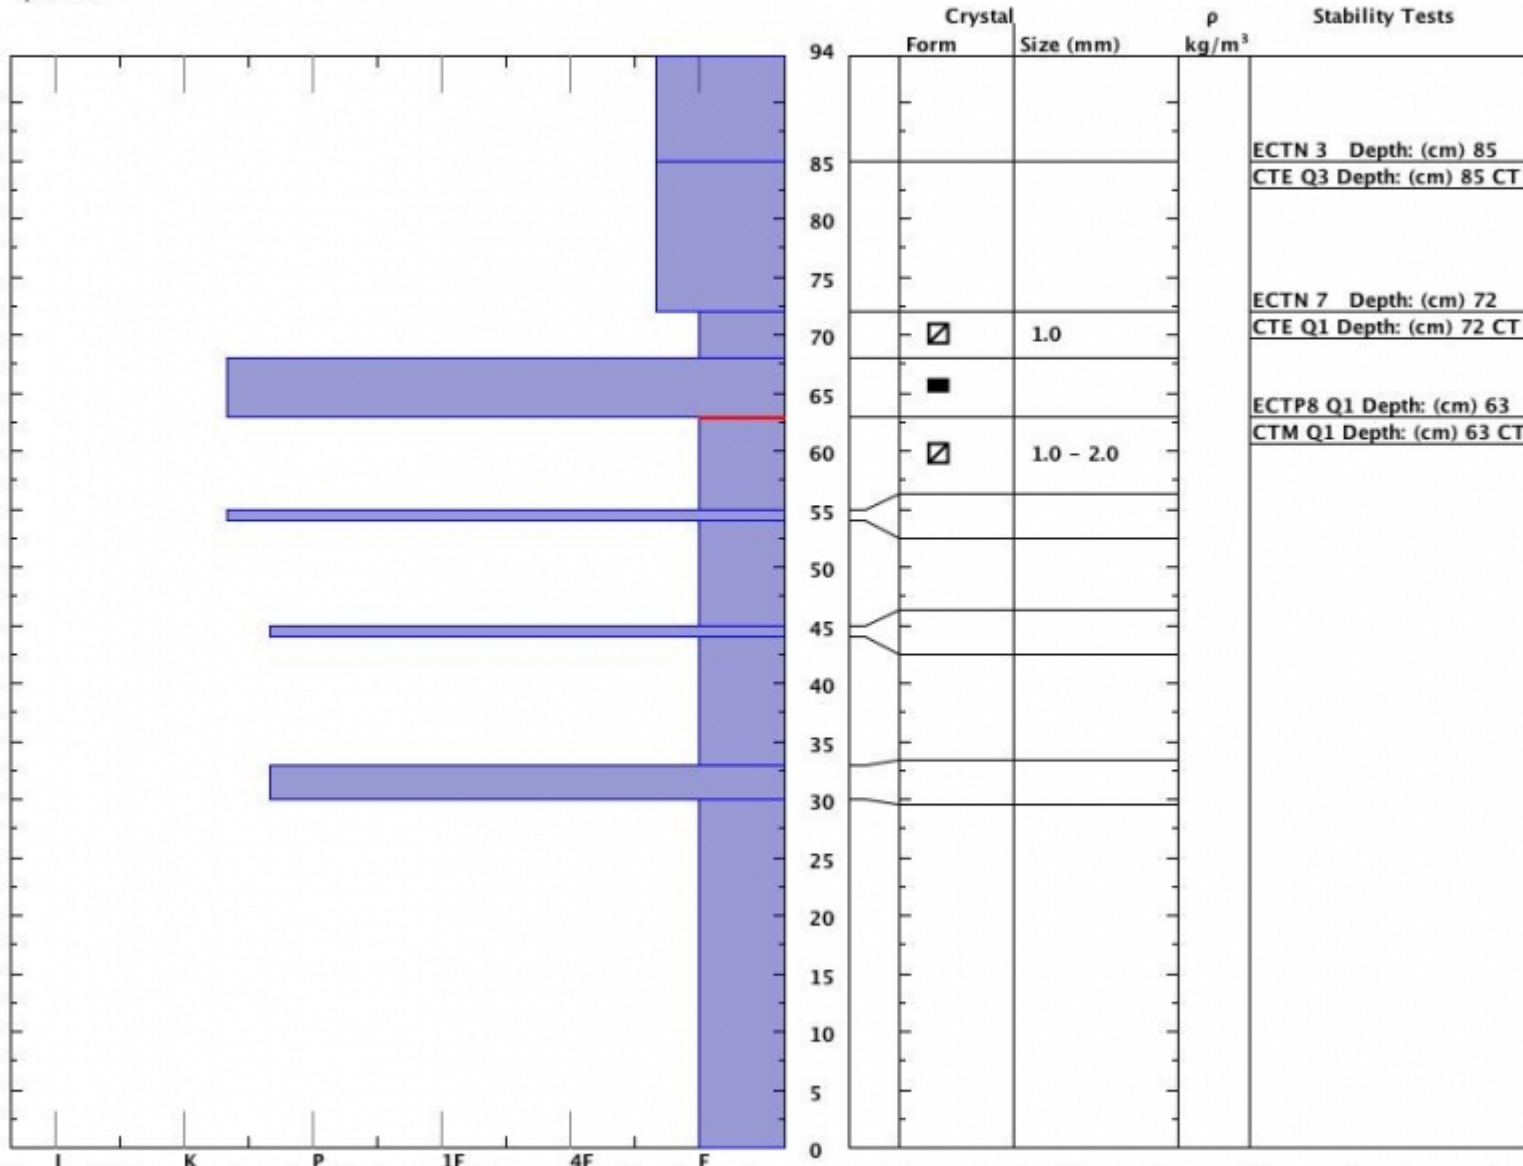

Snow Pit Profile
 Skyline Ridge W end
 Madison, MT
 Elevation (ft) 8954
 Aspect: 200
 Specifics:

Observer: Mark Staples
 Fri Jan 20 12:15:00 MST 2012
 Co-ord: 44.93013 N 111.26851 W
 Slope: 28
 Wind loading: no

Stability on similar slopes: Poor
 Air Temperature: C
 Sky Cover: Clear
 Precipitation:
 Wind:

Stability Test Notes:
 Layer notes:
 55-63: Pro

Notes: Weak snowpack made riding in the fresh snow seem like the powder was much deeper than it really was. Stepped off our sleds and we sank to natural avalanche seen nearby.