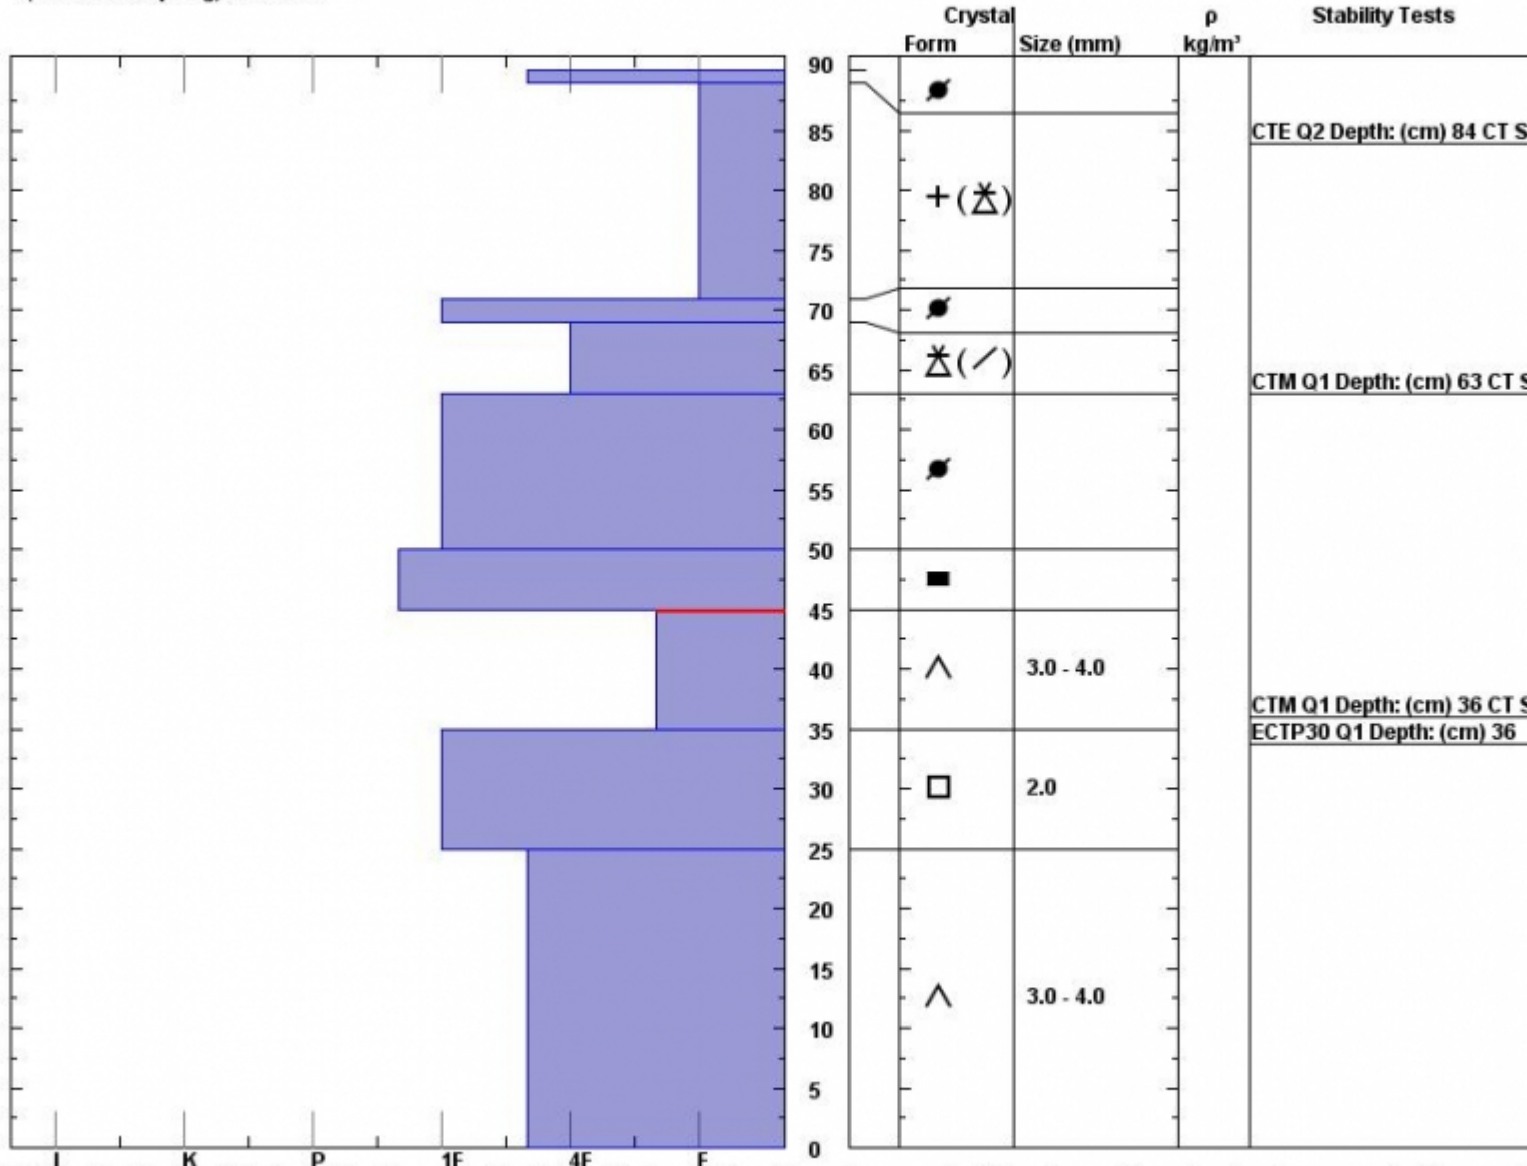

Snow Pit Profile

The Throne

Bridger, MT

Elevation (ft) 8190

Aspect: 70

Specifics: Collapsing, localized.

Observer: Eric Knoff

Sun Jan 22 11:19:00 MST 2012

Co-ord: 45.88390 N 110.94977 W

Slope: 33

Wind loading: yes

Stability on similar slopes: Fair

Air Temperature: -5 F

Sky Cover: sky < 2.8 covered

Precipitation:

Wind: SW Moderate

Stability Test Notes:

Layer notes

35-45: Pro

Notes: Tried to skin to the top of the Throne, but slabby and funky conditions turned us around. Although cracking and collapsing were not widespread structure was enough to make me feel nervous.