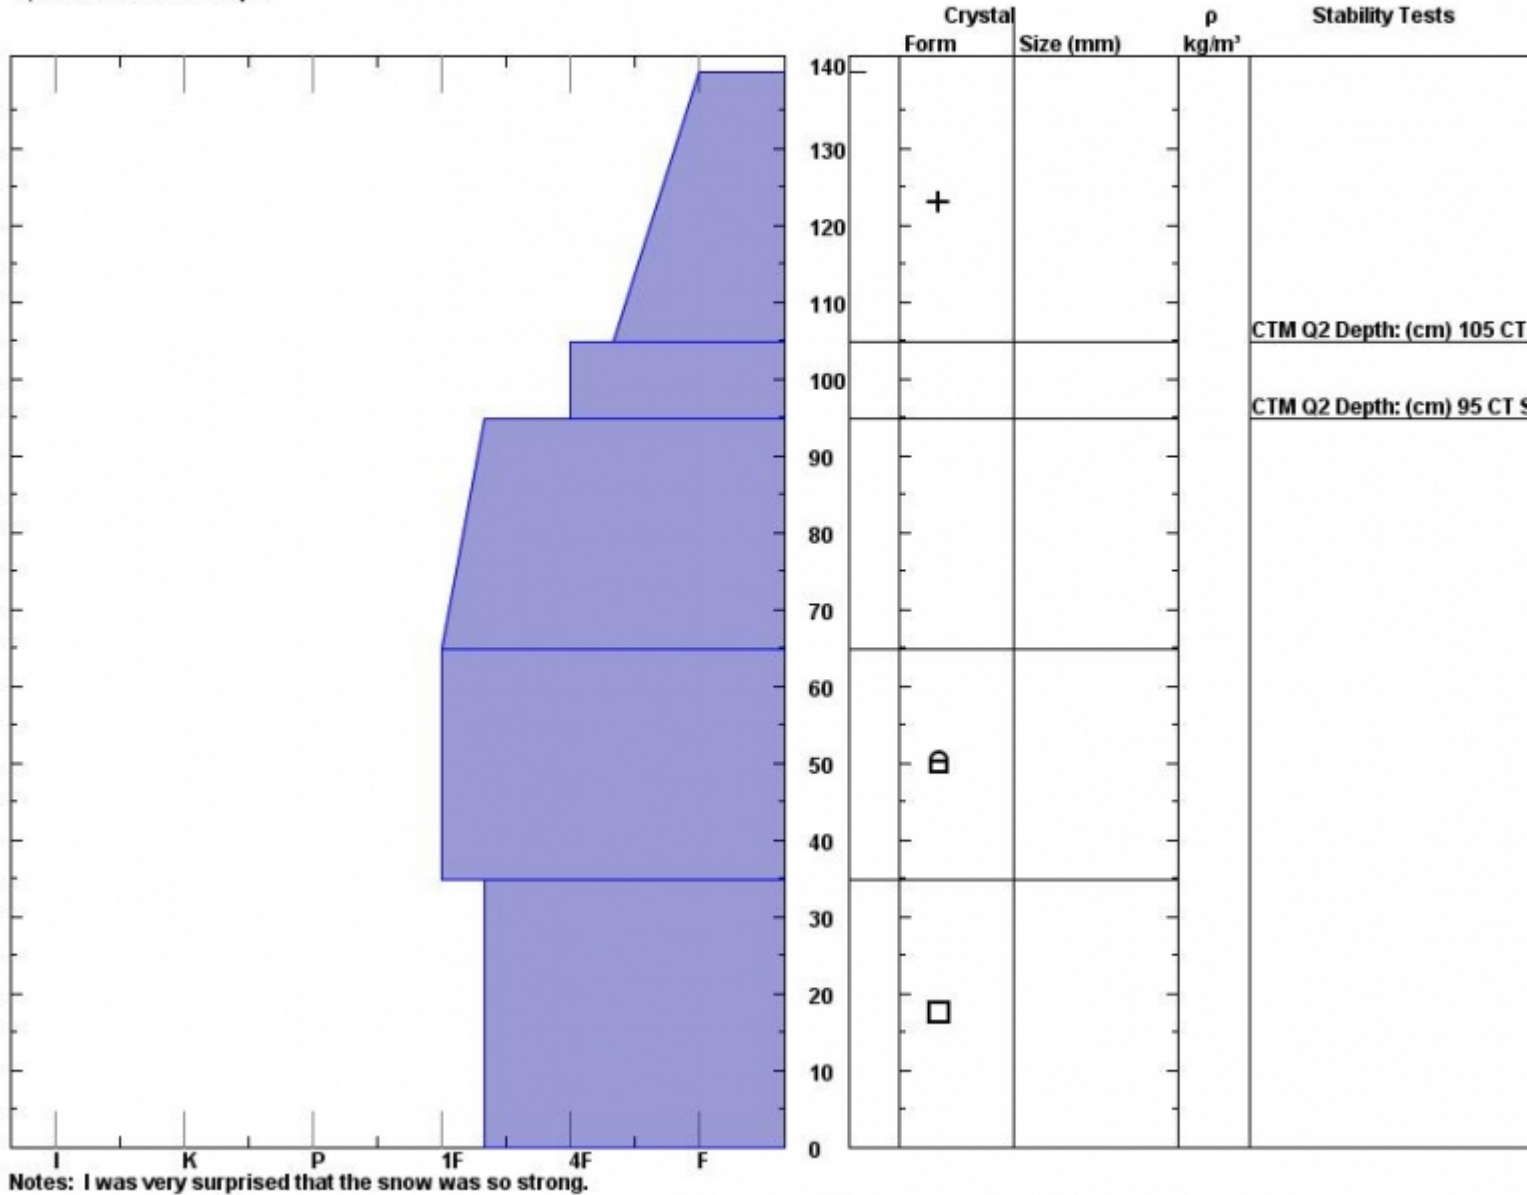

Snow Pit Profile
Bear Basin
N. Madison, MT
 Elevation (ft) **9200**
 Aspect: **95**
 Specifics: **We skied slope.**

Observer: **Doug Chabot**
Sun Jan 22 00:20:00 MST 2012
 Co-ord: **N W**
 Slope: **28**
 Wind loading: **no**

Stability on similar slopes: **Good**
 Air Temperature: **C**
 Sky Cover: **Clear**
 Precipitation: **None**
 Wind: **Calm**

HS140

Stability Test Notes:

Layer note

105-140: k

Advisory Region
 Northern Madison
 Northern Madison, 2012-01-23