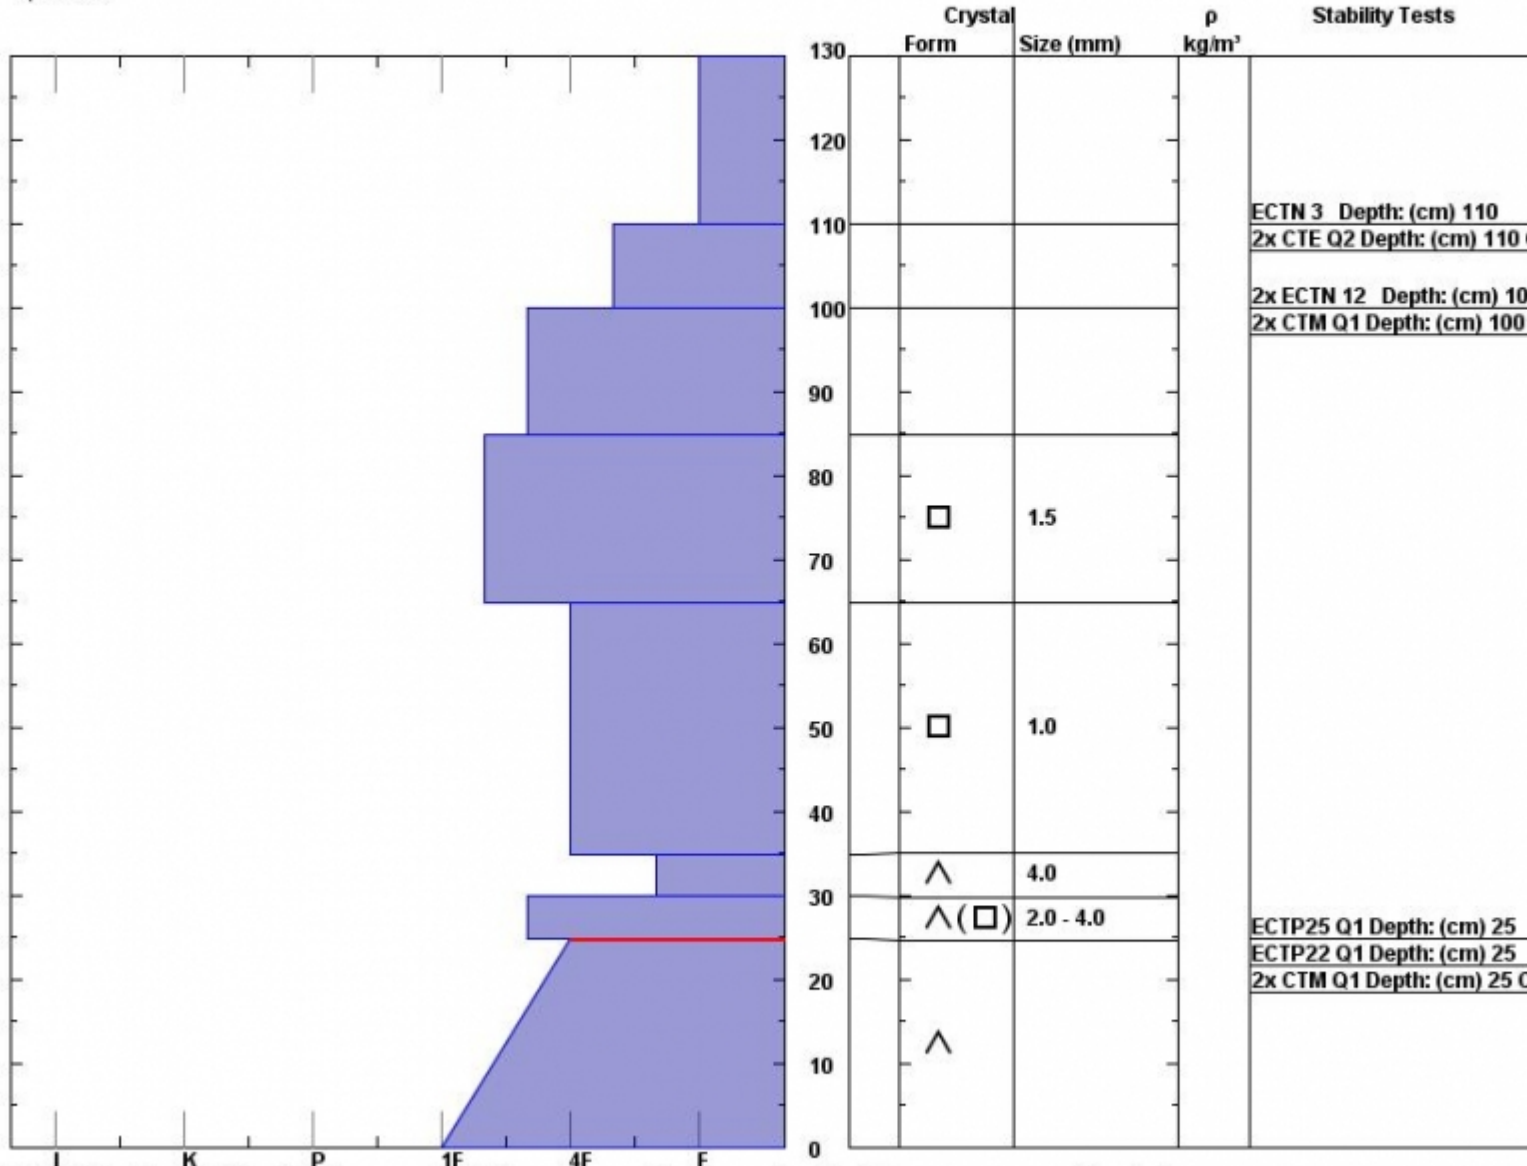

Snow Pit Profile
Spankys
N. Madison, MT
 Elevation (ft) **9063**
 Aspect: **90**
 Specifics:

Observer: **Doug Chabot**
Sun Jan 22 13:15:00 MST 2012
 Co-ord: **N W**
 Slope: **32**
 Wind loading: **no**

Stability on similar slopes: **Fair**
 Air Temperature: **C**
 Sky Cover: **Clear**
 Precipitation: **None**
 Wind: **Calm**

HS130
 Stability Test Notes:

Layer notes:
0-25: Prob

Notes: We did not ski the slope because of stability concerns. Eric triggered a slide 48 hours ago on an adjacent slope.