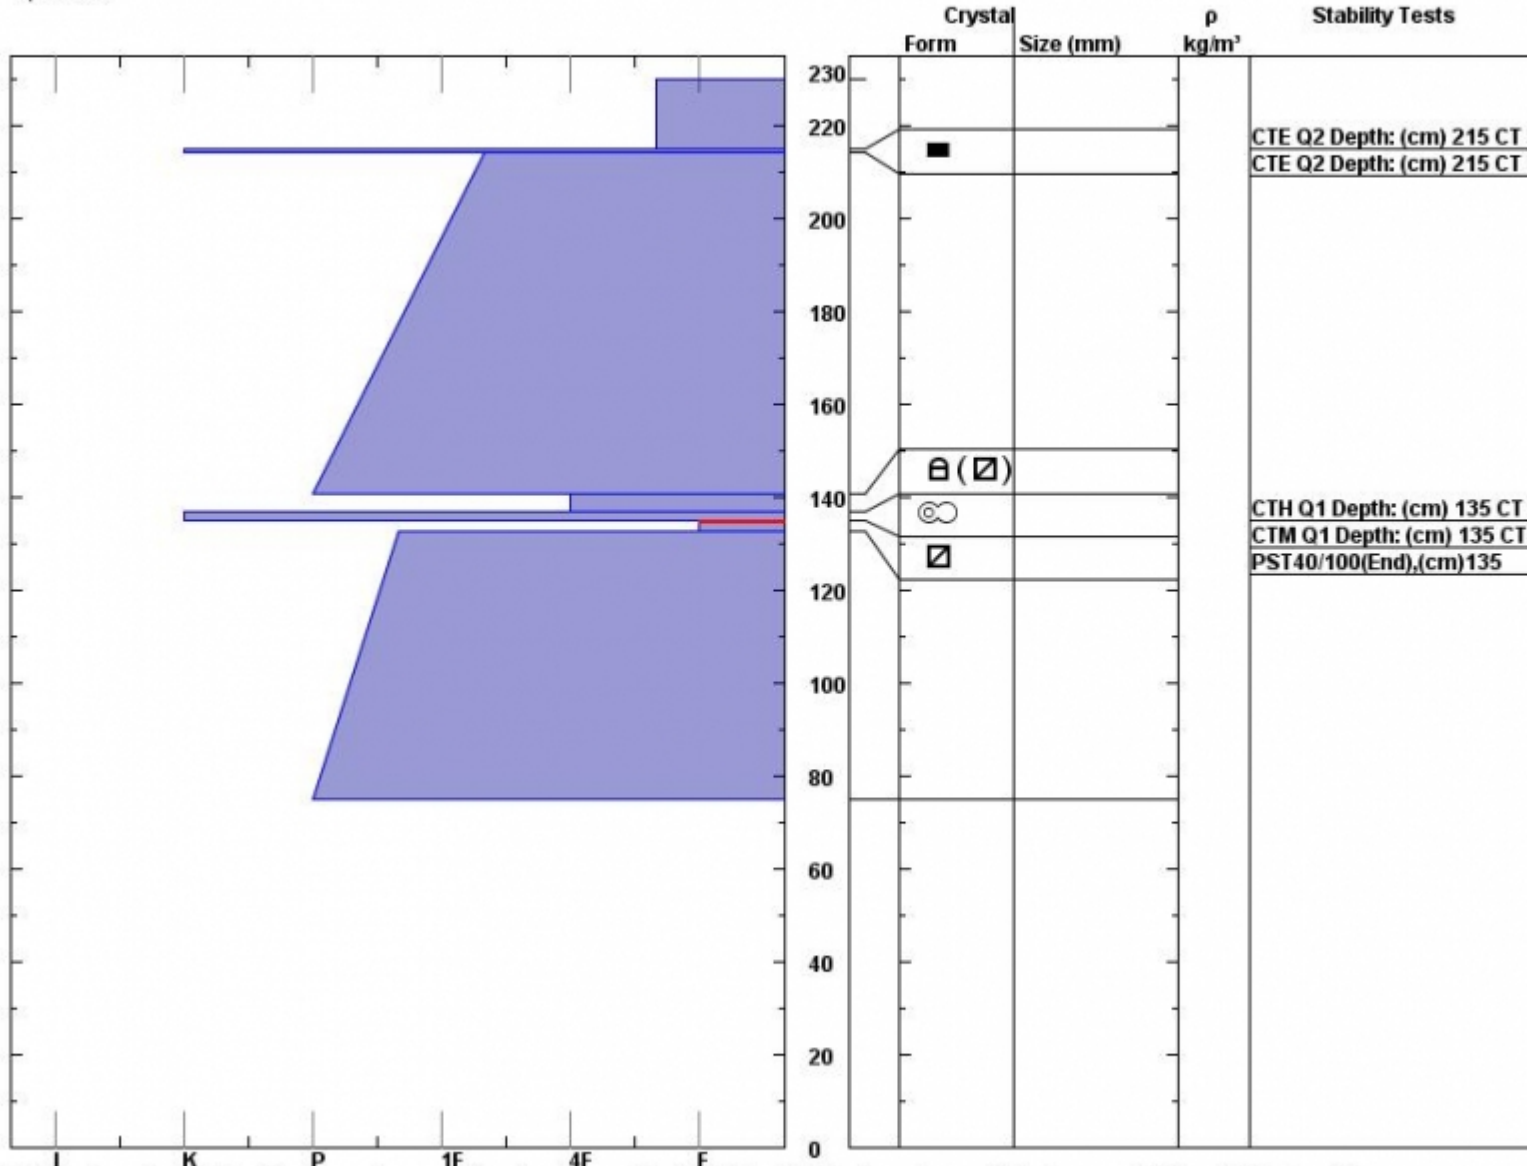

Snow Pit Profile
Above Marty's
Beartooth, MT
 Elevation (ft) **9606**
 Aspect: **170**
 Specifics:

Observer: **Doug Chabot**
Thu Jan 26 10:00:00 MST 2012
 Co-ord: **45.04226 N 109.94116 W**
 Slope: **32**
 Wind loading: **yes**

Stability on similar slopes: **Fair**
 Air Temperature: **C**
 Sky Cover: **sky 8/8 covered**
 Precipitation: **Snow - 2 cm/hr**
 Wind: **W Moderate**

HS230
 Stability Test Notes: **133-135: F**
 Layer note

Notes: Snowing and blowing. Same ice crust/facet combo as Rasta Chute, but it broke underneath the ice crust. Did not dig below 75 cm.

Advisory Region
 Cooke City
 Cooke City, 2012-01-26