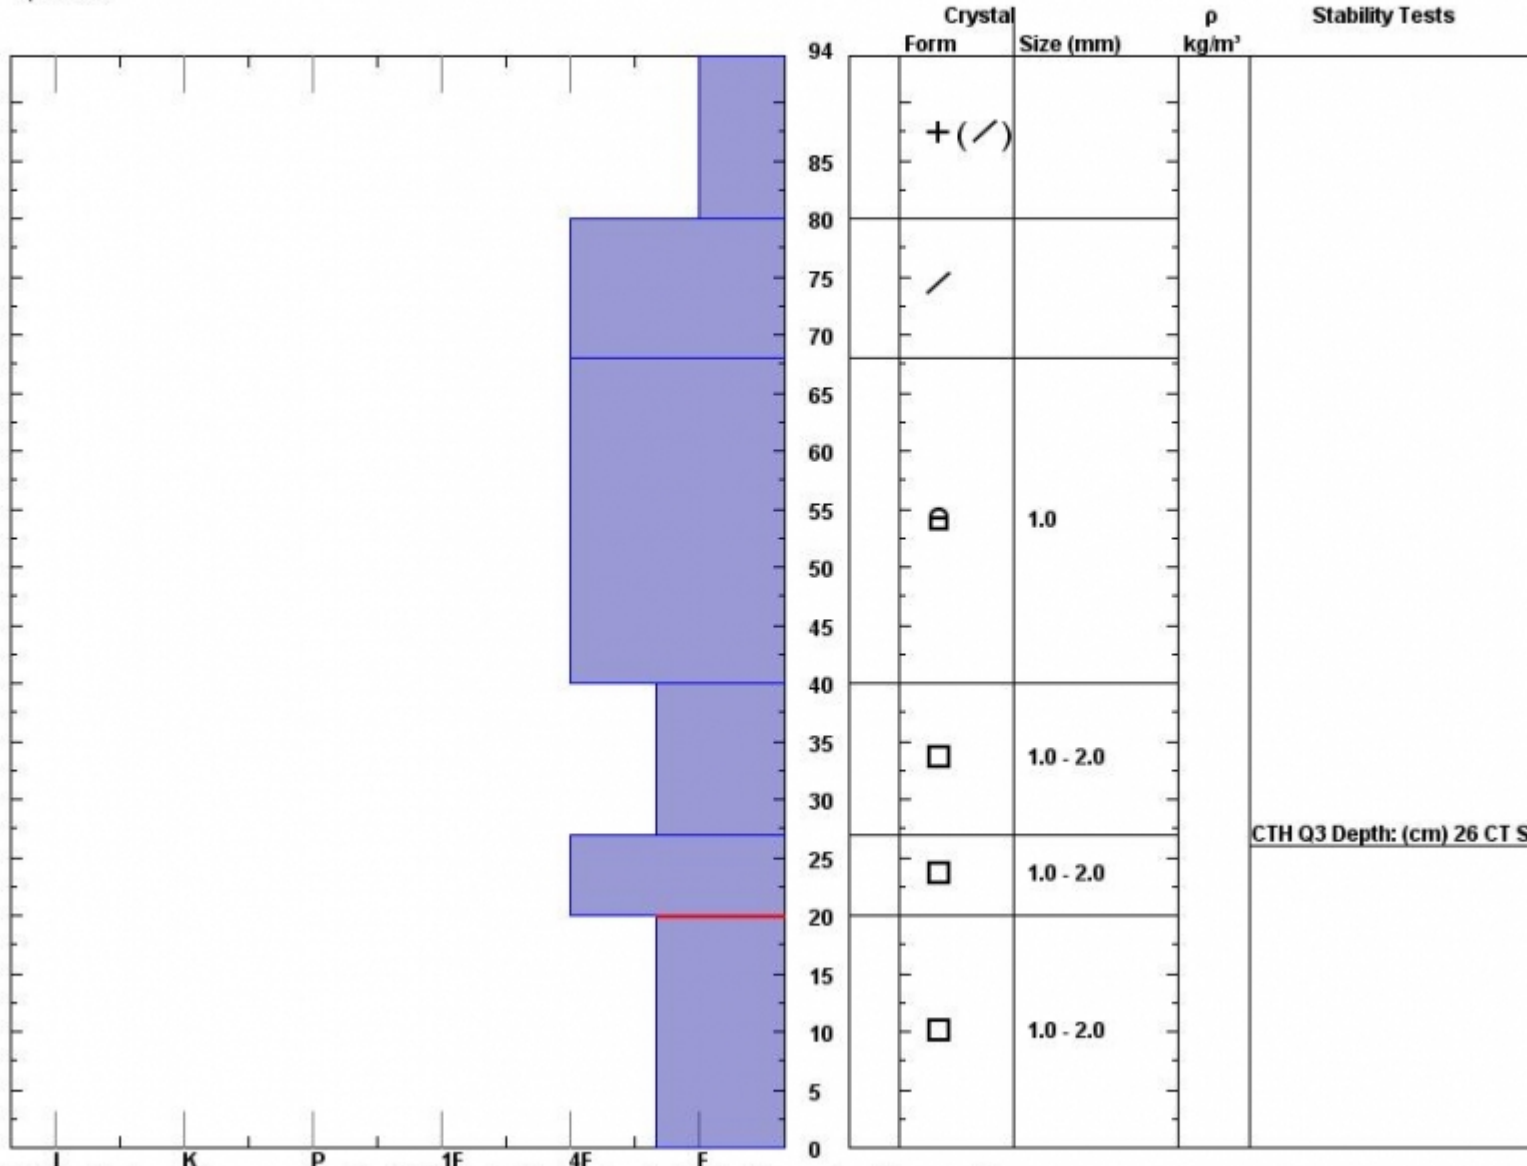

Snow Pit Profile
Mt Ellis
Northern Gallatin, MT
 Elevation (ft) **7870**
 Aspect: **40**
 Specifics:

Observer: **Eric Knoff**
Fri Jan 27 11:07:58 MST 2012
 Co-ord: **N W**
 Slope: **30**
 Wind loading: **no**

Stability on similar slopes: **Good**
 Air Temperature: **10 F**
 Sky Cover: **Clear**
 Precipitation:
 Wind: **W Light Breeze**

Stability Test Notes:

Layer note
0-20: Prob

Notes: Standard Ellis snowpack. Mostly faceted with 4F being the hardest layer. No slab no problem.