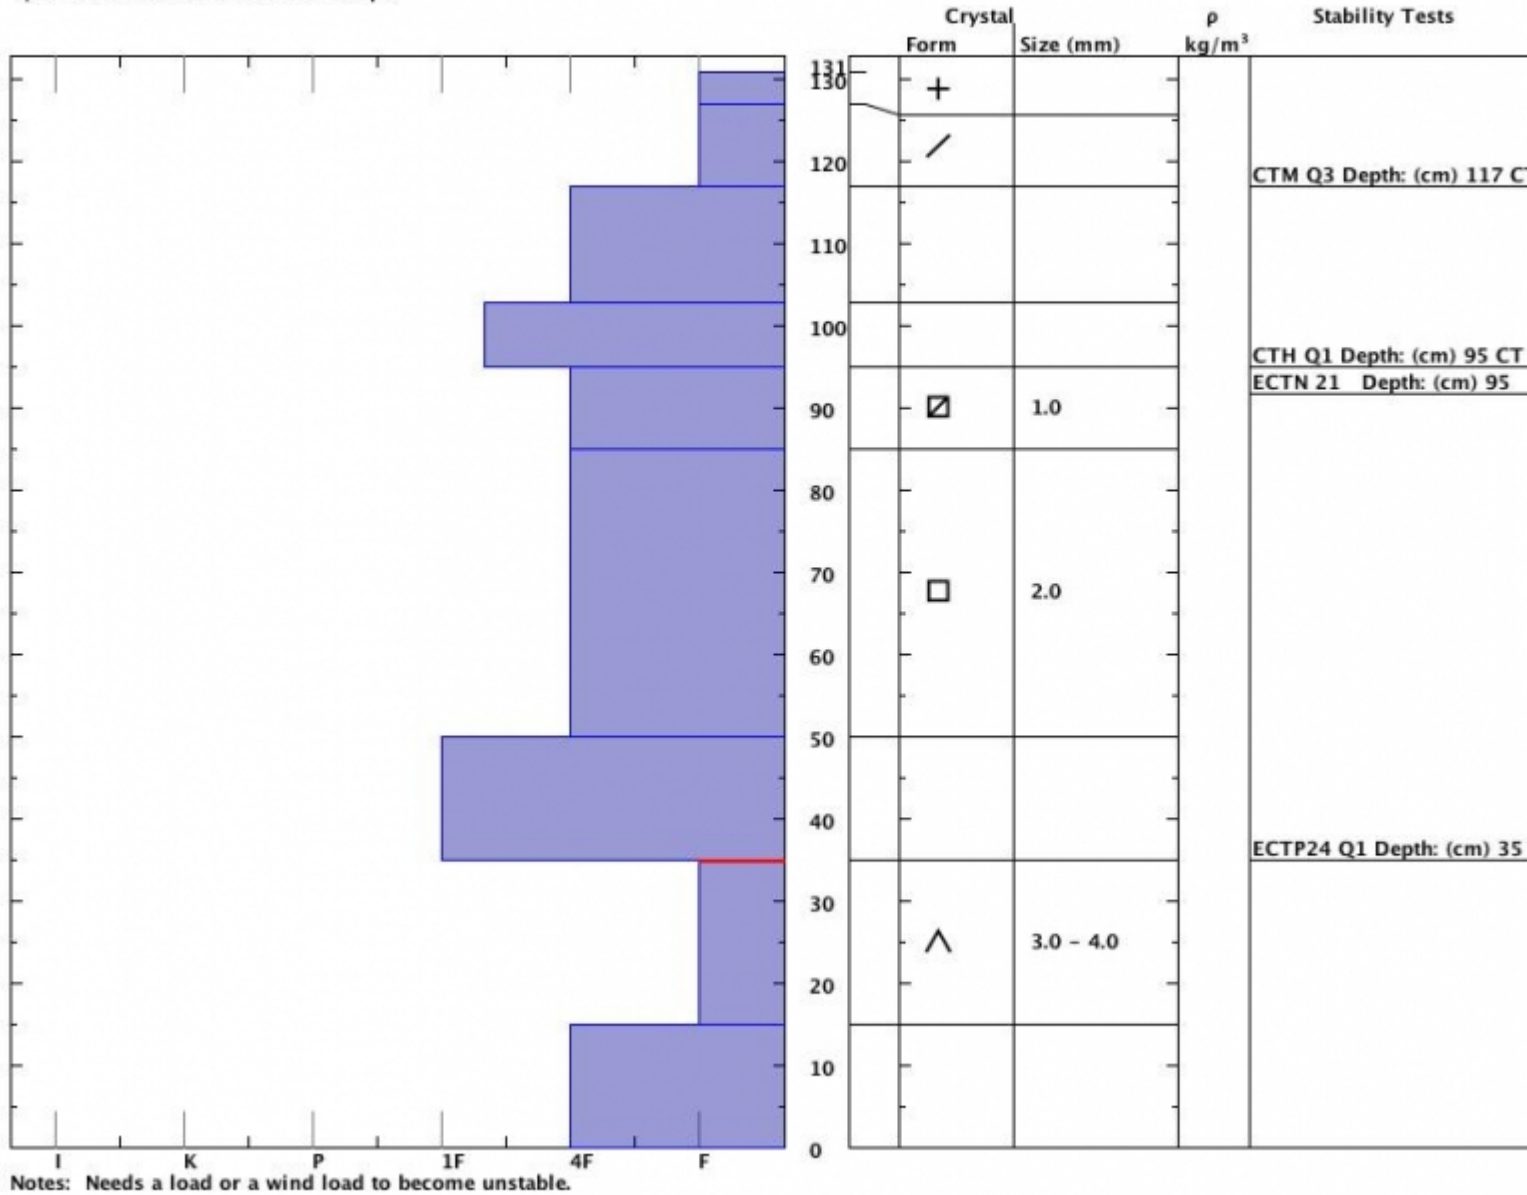

Snow Pit Profile

McAtee Basin

Madison, MT

Elevation (ft) **9450**

Aspect: **28**

Specifics: **Snowmobile tracks on slope.**

Observer: **Mark Staples**

Tue Jan 31 11:30:00 MST 2012

Co-ord: **45.17355 N 111.44324 W**

Slope: **24**

Wind loading: **no**

Stability on similar slopes:

Air Temperature: **C**

Sky Cover: **Clear**

Precipitation:

Wind:

Stability Test Notes:

Layer notes:

15-35: Pr

Advisory Region
 Northern Madison
 Northern Madison, 2012-01-31