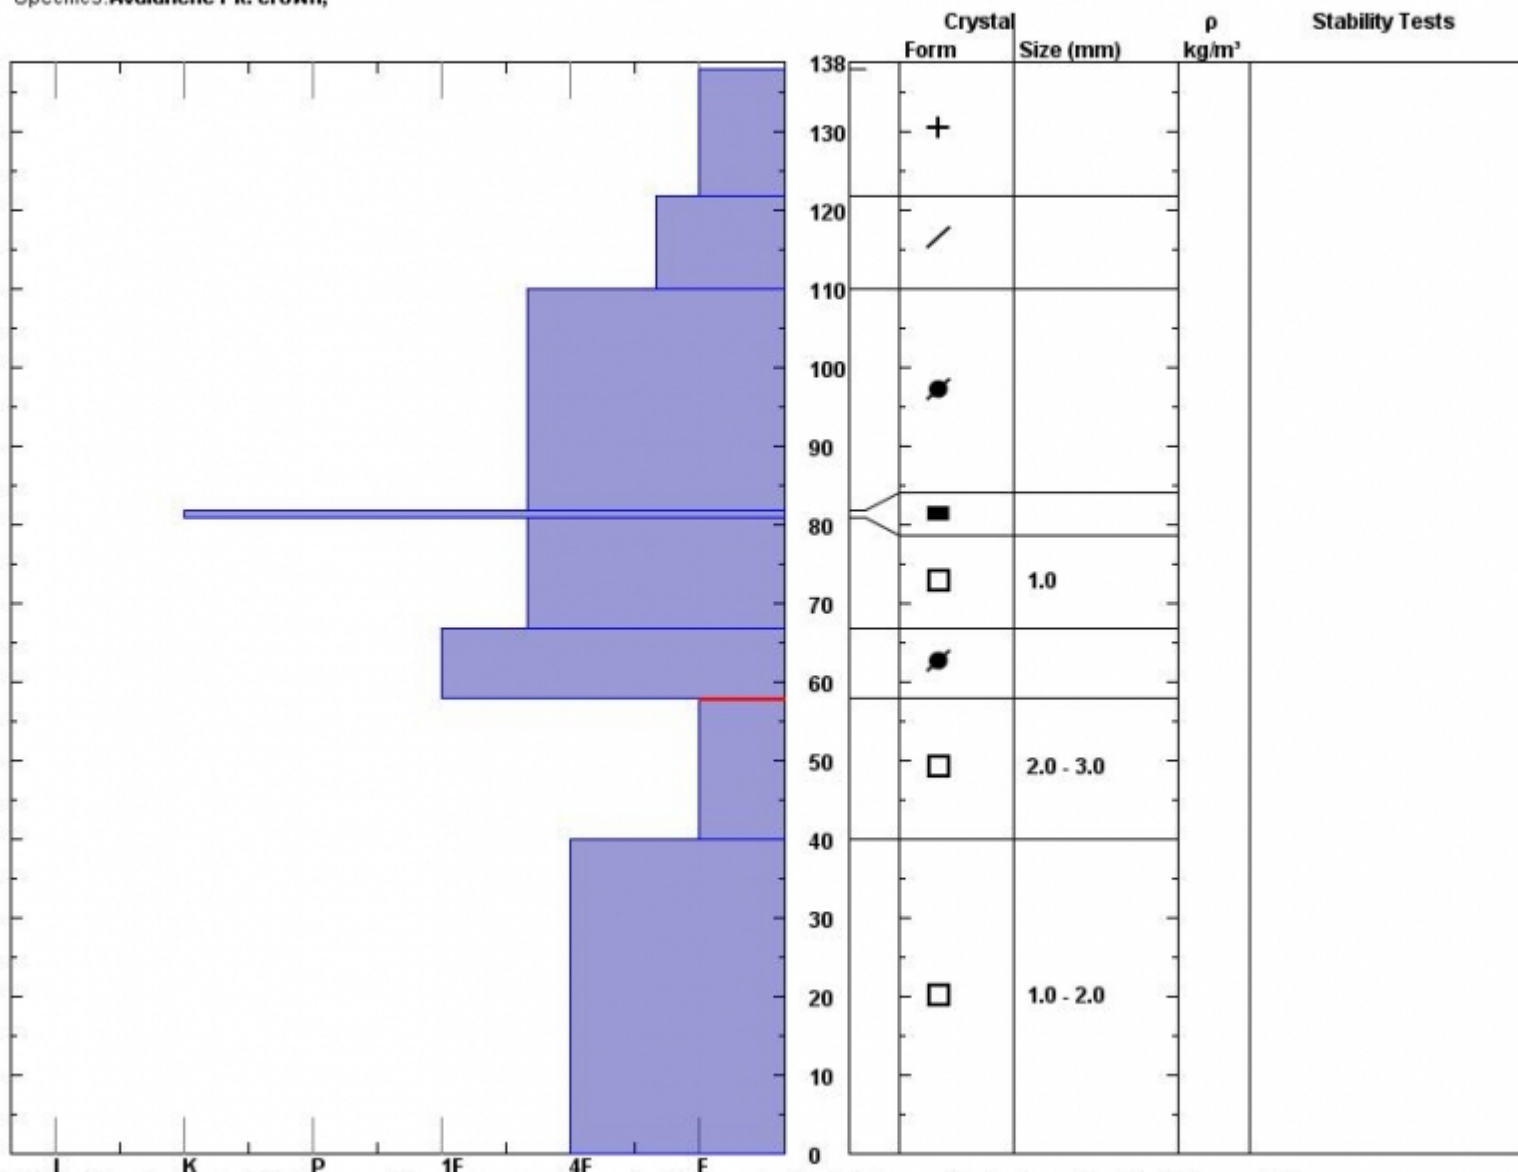

Snow Pit Profile
Mt Abundance
Cooke City, MT
 Elevation (ft) **9900**
 Aspect: **160**
 Specifics: **Avalanche Pit: crown;**

Observer: **Eric Knoff**
Thu Feb 02 15:29:00 MST 2012
 Co-ord: **45.06757 N 110.01521 W**
 Slope: **27**
 Wind loading: **previous**

Stability on similar slopes: **Very Poor**
 Air Temperature: **24 F**
 Sky Cover: **Clear**
 Precipitation:
 Wind: **SW Light Breeze**

Stability Test Notes:
 Layer note: **40-58: Pro**

Notes: This pit was dug in the crown of an avalanche we remotely triggered. Hard slabs over facies is making for tricky conditions.