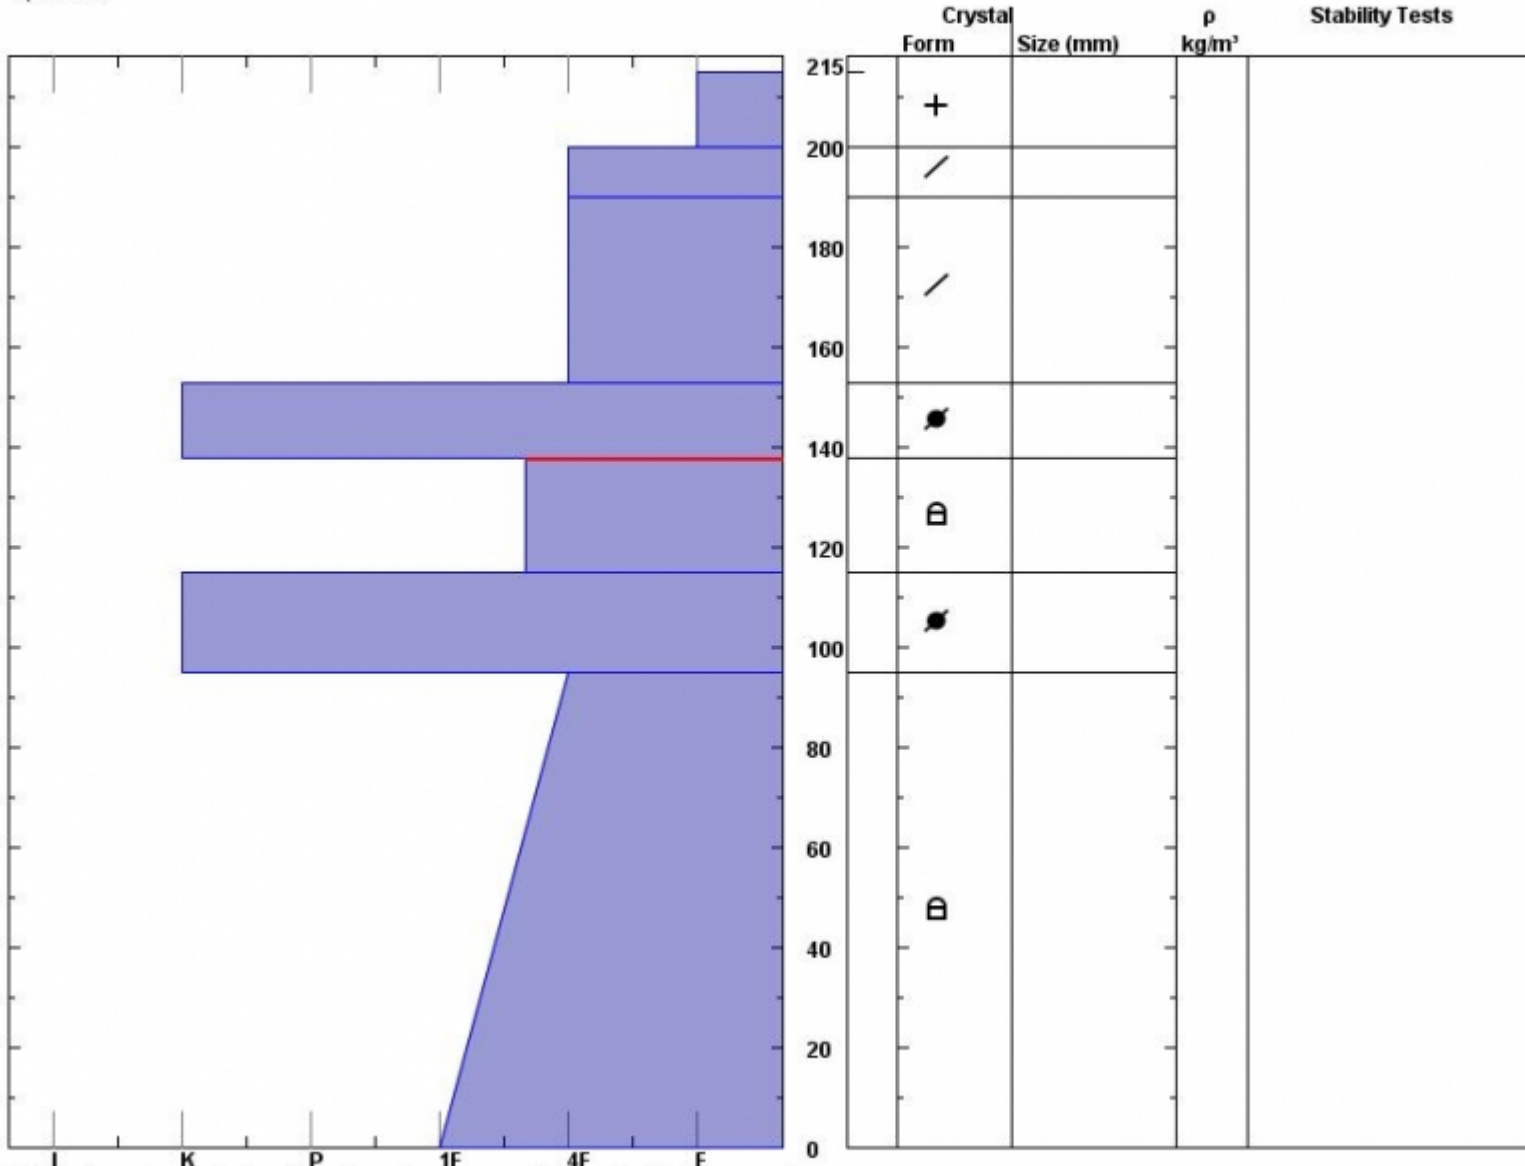

Snow Pit Profile
Wades World
Cooke City, MT
 Elevation (ft) **9600**
 Aspect: **80**
 Specifics:

Observer: **Eric Knoff**
Fri Feb 03 10:56:00 MST 2012
 Co-ord: **45.06488 N 109.95152 W**
 Slope: **26**
 Wind loading: **no**

Stability on similar slopes: **Good**
 Air Temperature: **24 F**
 Sky Cover: **Clear**
 Precipitation:
 Wind: **SW Light Breeze**

Stability Test Notes:

Layer notes:
115-138: F

Notes: Non wind loaded, north facing slopes have a deep and stable snowpack.