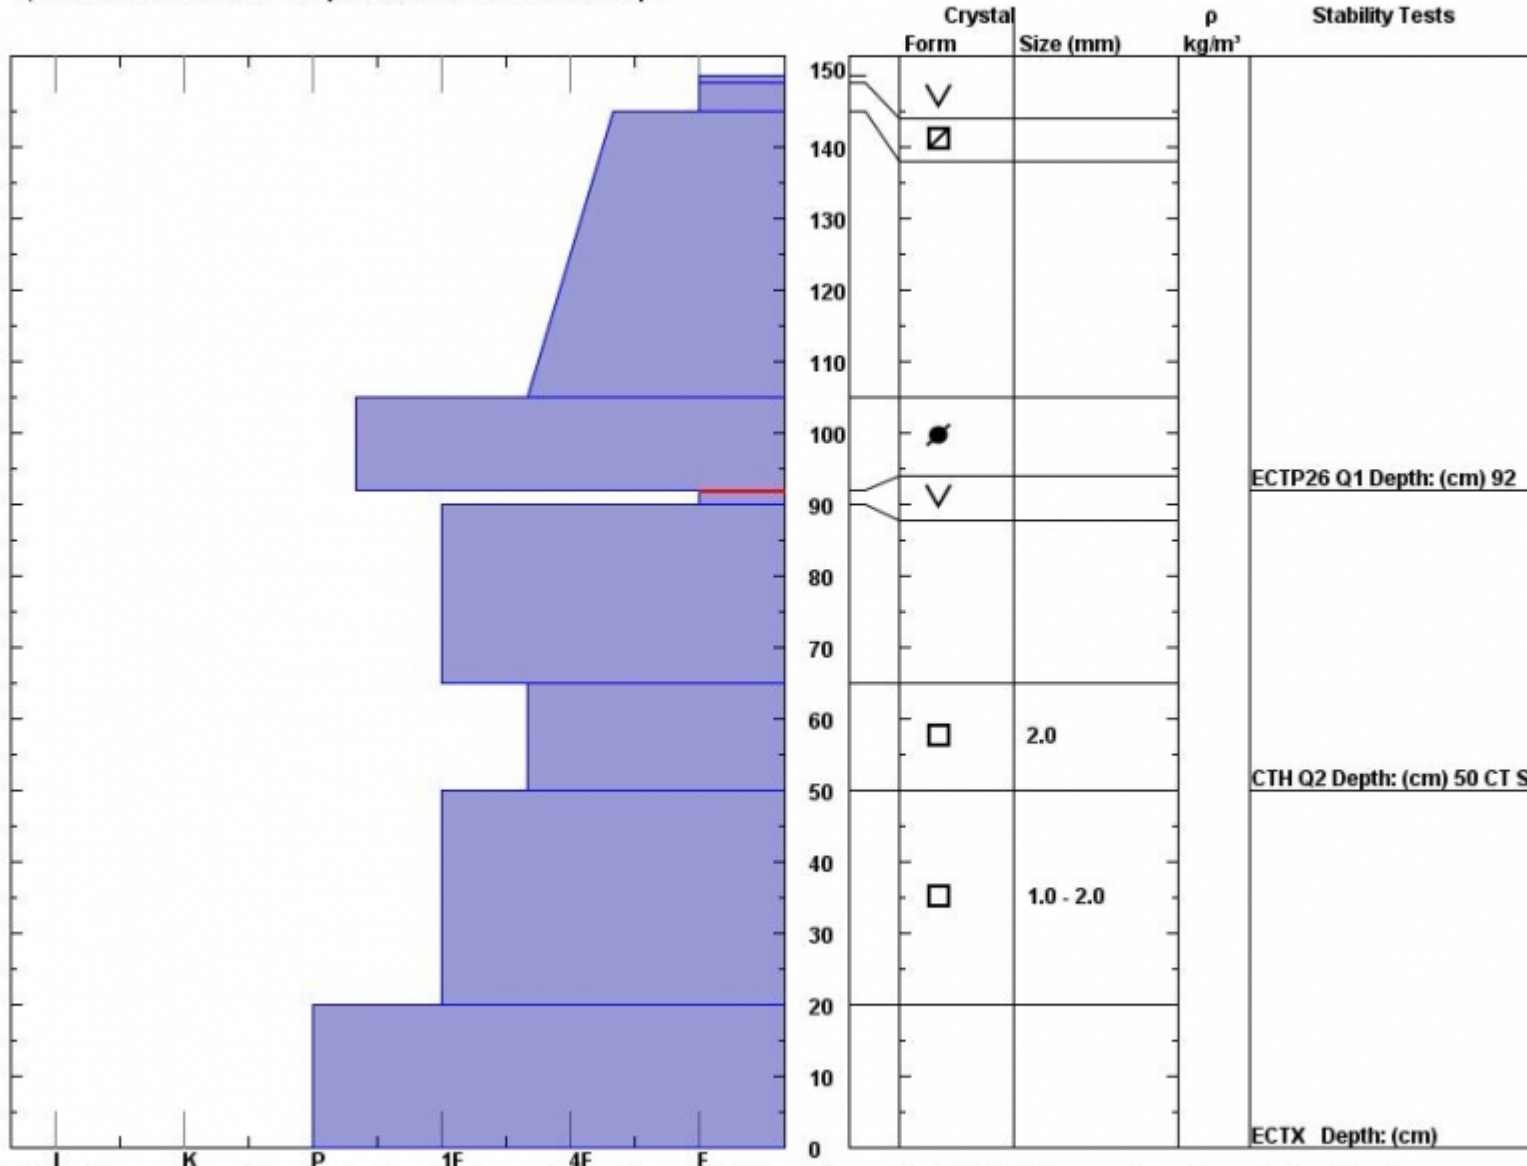

Snow Pit Profile
Skyline Ridge
S. Madison, MT
 Elevation (ft) **9400**
 Aspect: **70**

Observer: **Doug Chabot**
Tue Feb 07 11:50:00 MST 2012
 Co-ord: **44.88834 N 111.18325 W**
 Slope: **23**
 Wind loading: **previous**

Stability on similar slopes: **Fair**
 Air Temperature: **C**
 Sky Cover: **Clear**
 Precipitation: **None**
 Wind: **Calm**

HS150
 Stability Test Notes:

Layer note
90-92: Pro

Specifics: **Recent act on sim slopes. Snowmobile tracks on slope.**

Notes: This was dug on the ridge looking into Teepee Basin. Deeper, wind-loaded area. The SH at 90-92 was not easy to see in the pit wall.

Advisory Region
 Southern Madison
 Southern Madison, 2012-02-07