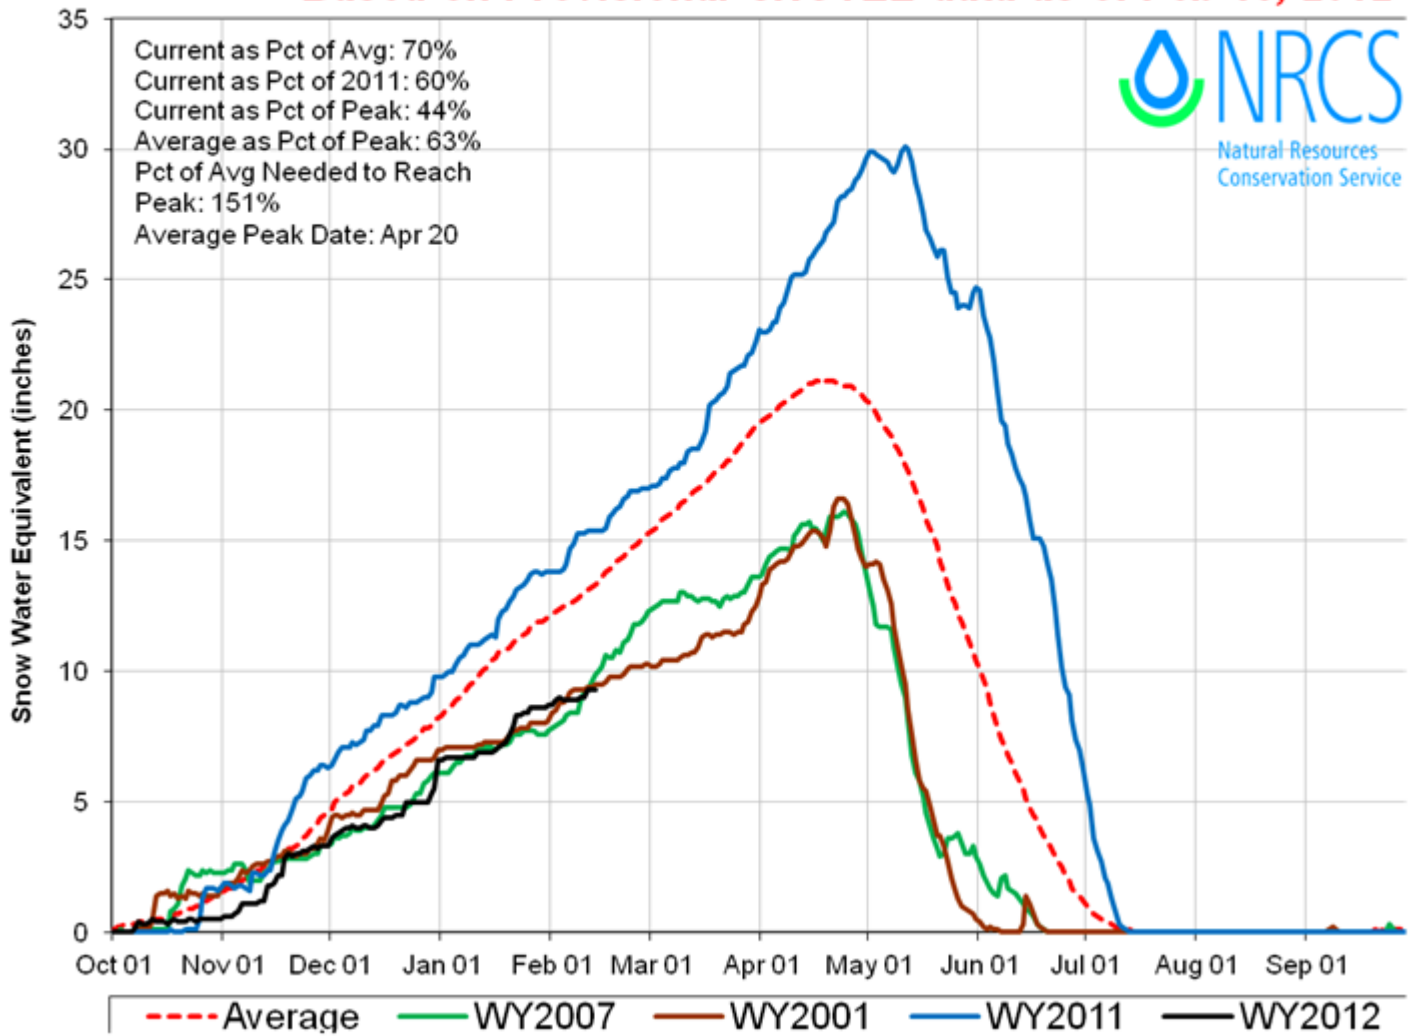

## Gallatin River Basin Time Series Snowpack Summary

### Based on Provisional SNOTEL data as of Feb 13, 2012

No Region, 2012-02-13