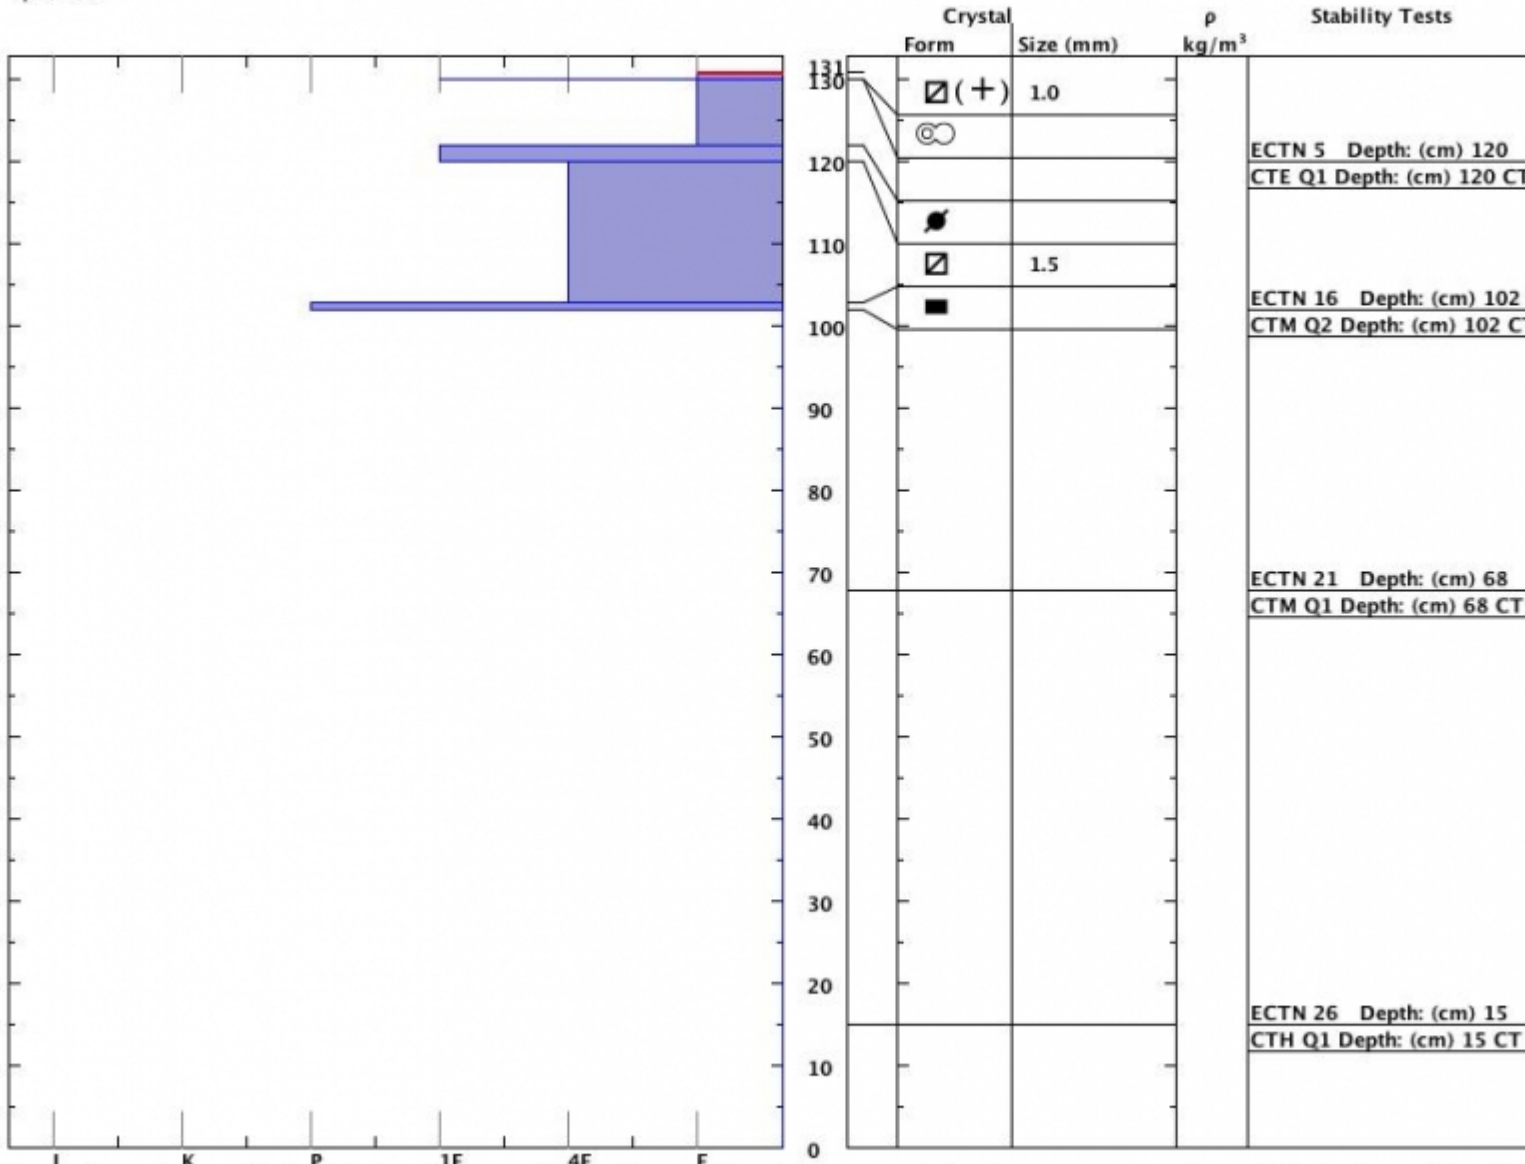

Snow Pit Profile

Elephant Mtn

Gallatin, MT

Elevation (ft) **9750**

Aspect: **130**

Specifics:

Observer: **Mark Staples**

Tue Feb 07 13:00:00 MST 2012

Co-ord: **45.43996 N 110.98850 W**

Slope: **34**

Wind loading: **no**

Stability on similar slopes: **Very Good**

Air Temperature: **C**

Sky Cover: **Clear**

Precipitation:

Wind: **Calm**

Stability Test Notes:

Layer notes:

130-131:

striated fa

Notes: No much time this day. Continued great stability in this area although the snowpack has become more faceted overall during dry weather. How concern for the future is nsf's at the surface.