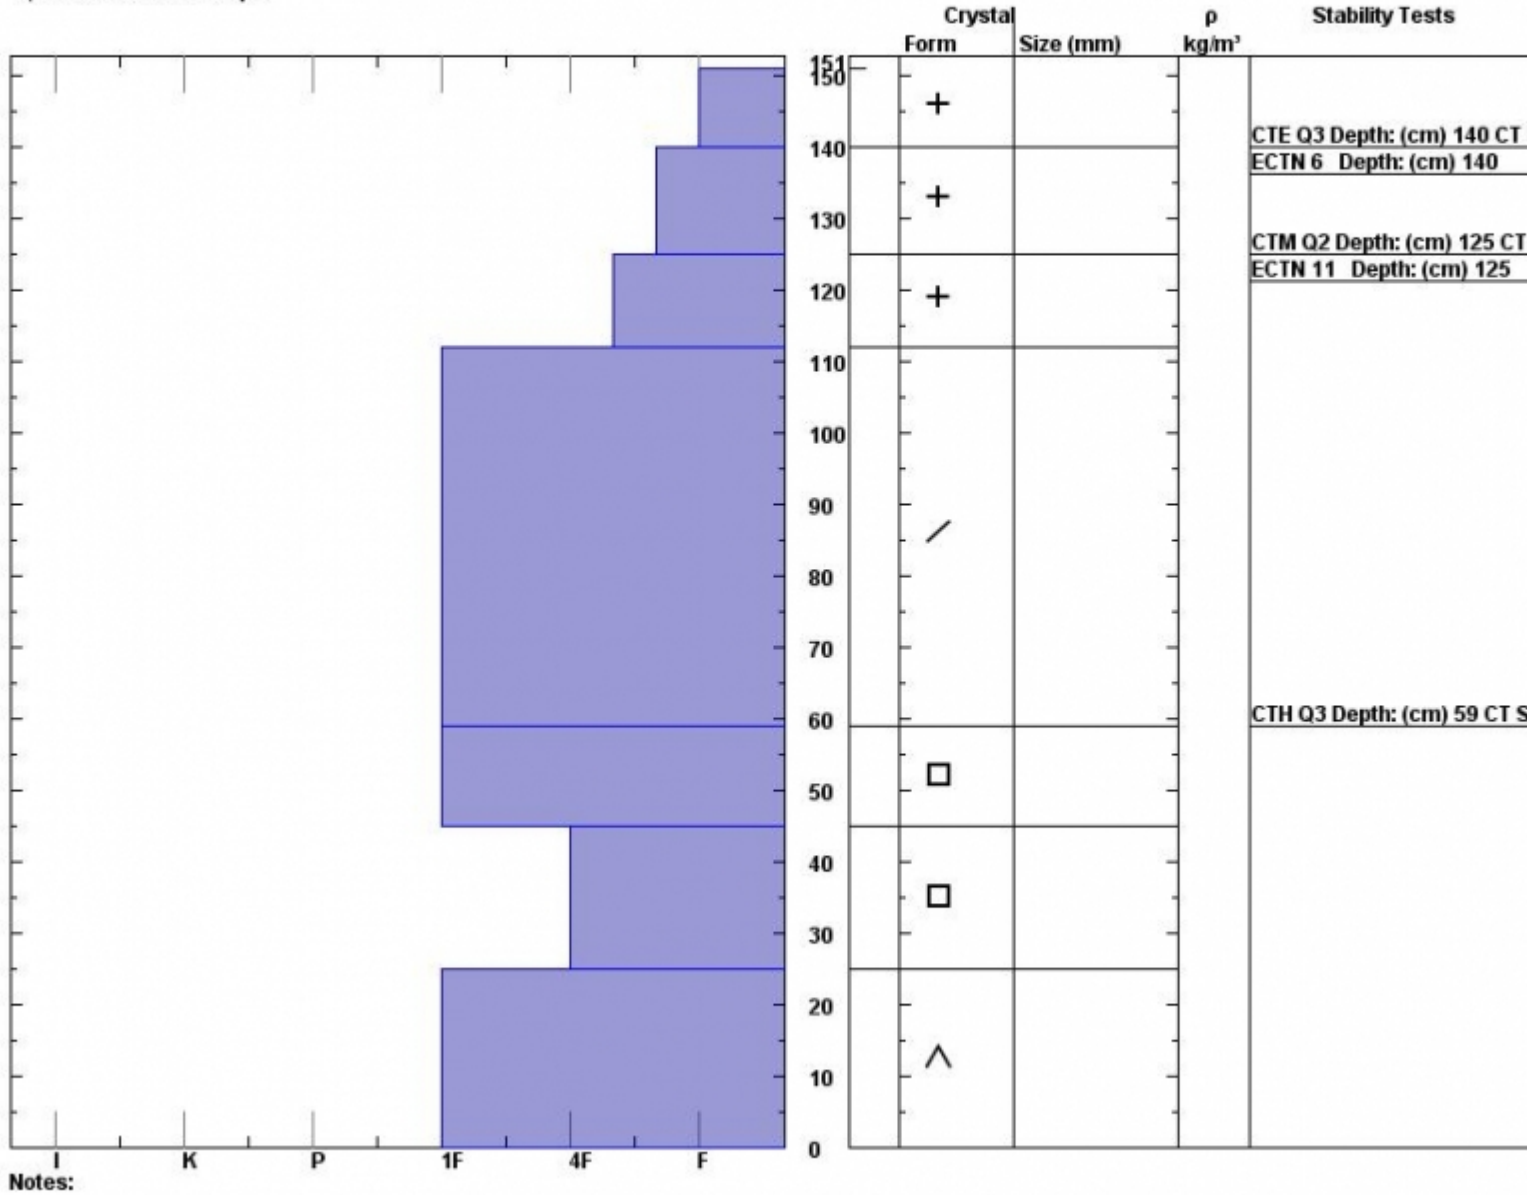

Snow Pit Profile
Mt Ellis, The Burn
Northern Gallatins, MT
 Elevation (ft) **8180**
 Aspect: **62**
 Specifics: **We skied slope.**

Observer: **John Barkhausen**
Wed Feb 22 13:28:58 MST 2012
 Co-ord: **45.57697 N 110.95270 W**
 Slope: **29**
 Wind loading: **no**

Stability on similar slopes:
 Air Temperature: **C**
 Sky Cover: **sky 4/8 to 8/8 covered**
 Precipitation: **None**
 Wind: **S Strong**

PF30 HS151
 Stability Test Notes:

Layer notes

Advisory Region
 Northern Gallatin
 Northern Gallatin, 2012-02-22